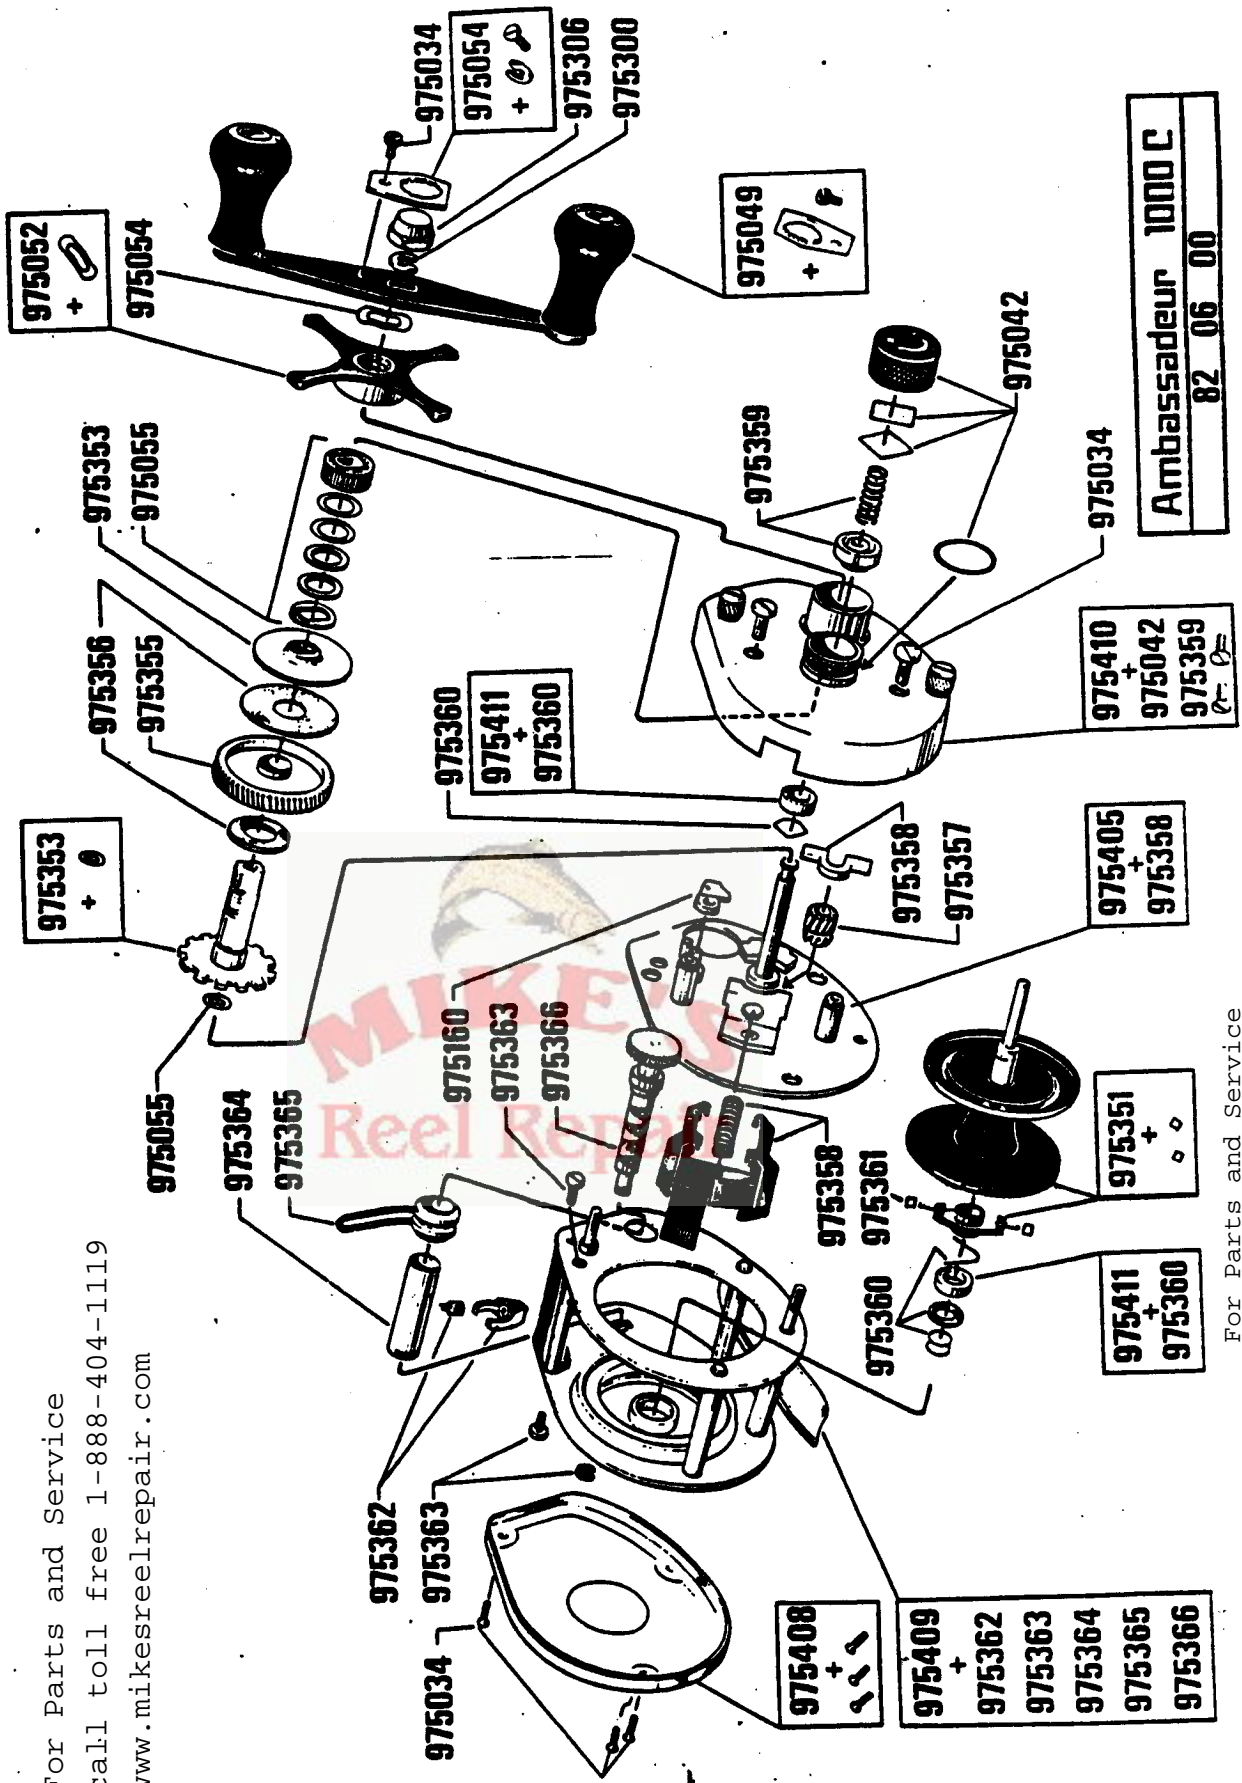

X

For Parts and Service
call toll free 1-888-404-1119
www.mikesreelrepair.com

Ambassadeur 1000 C
82 06 00

For Parts and Service
call toll free 1-888-404-1119
www.mikesreelrepair.com