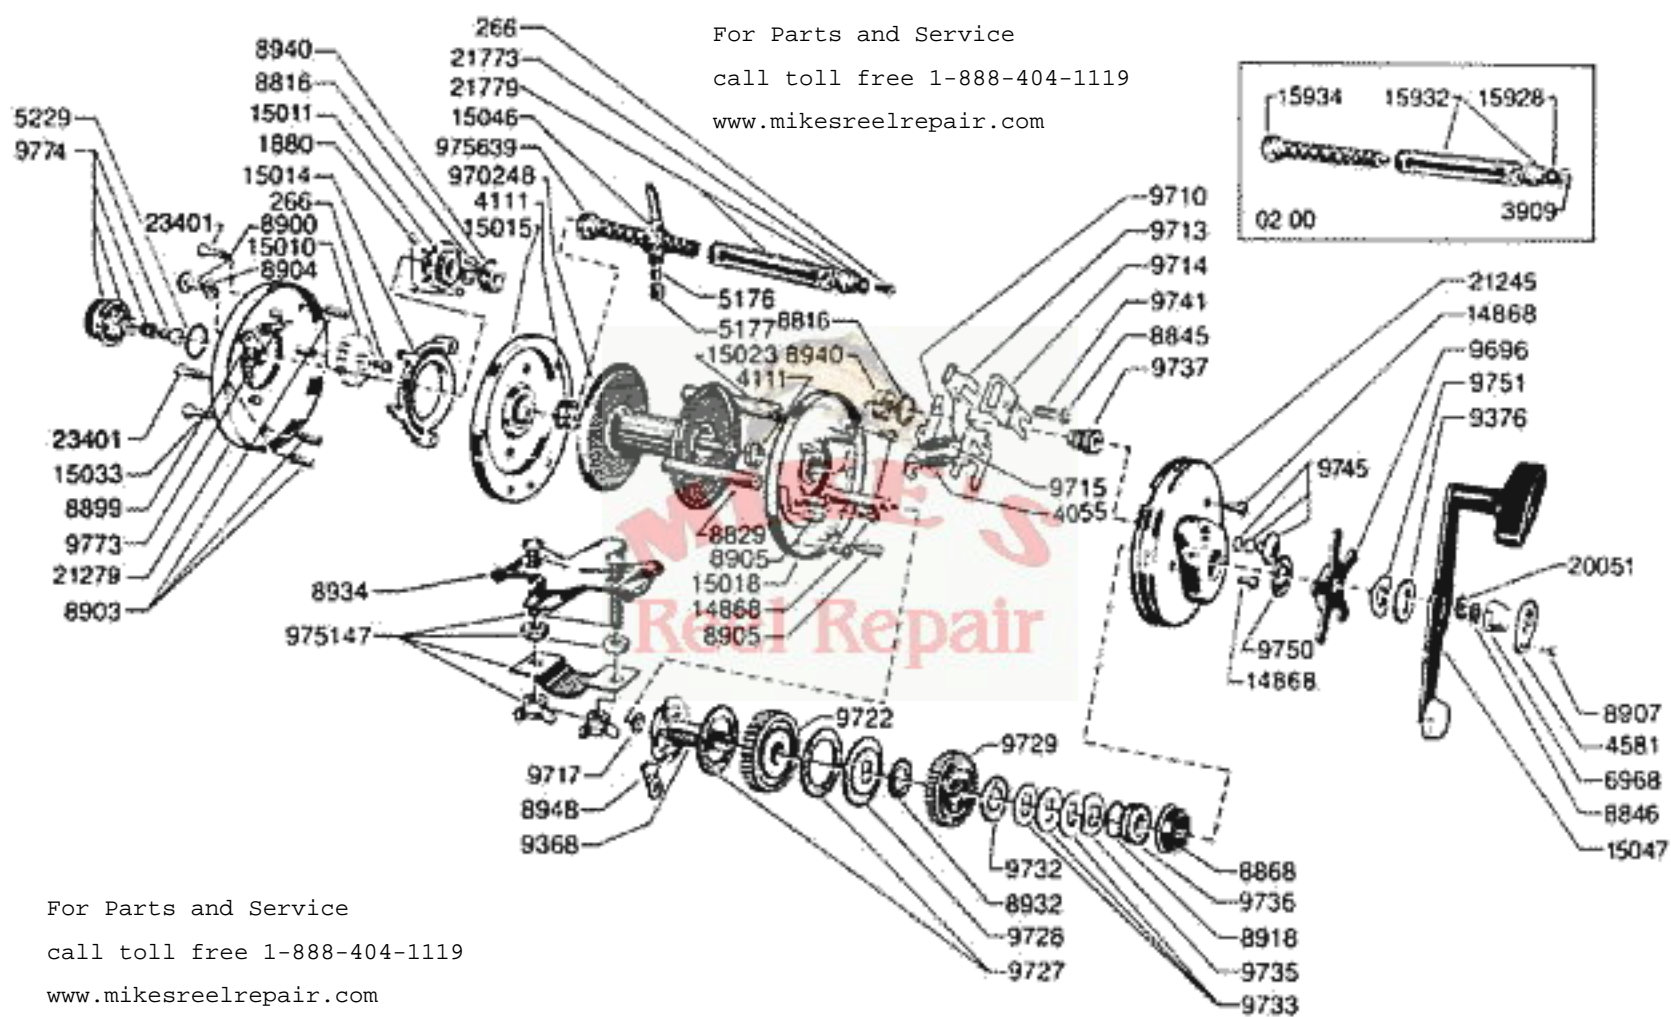

For Parts and Service
call toll free 1-888-404-1119
www.mikesreelrepair.com

For Parts and Service
call toll free 1-888-404-1119
www.mikesreelrepair.com