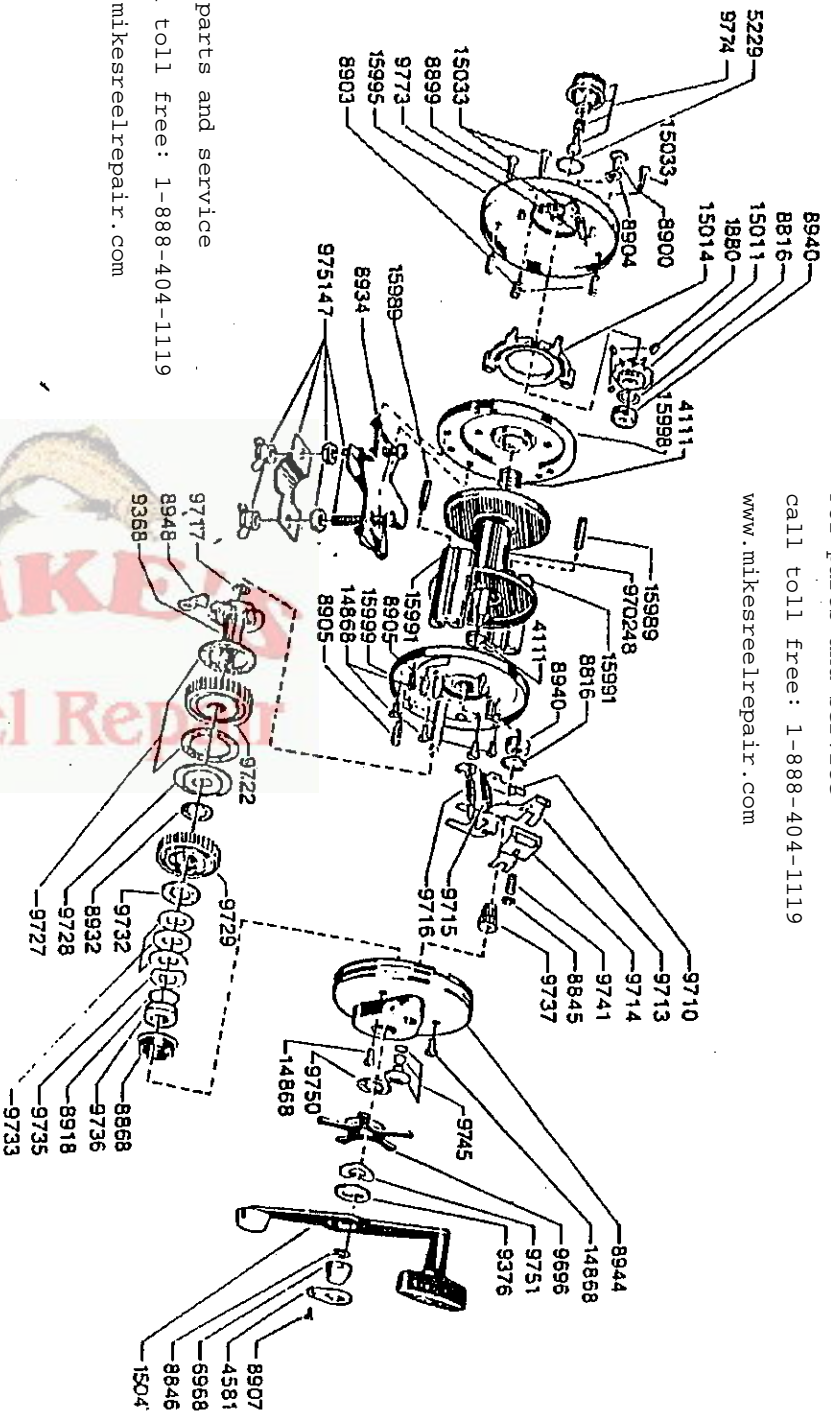

For parts and service
call toll free: 1-888-404-1119
www.mikesreelrepair.com

For parts and service
call toll free: 1-888-404-1119
www.mikesreelrepair.com

Ambassadeur 10000 C

86-1

34-111195