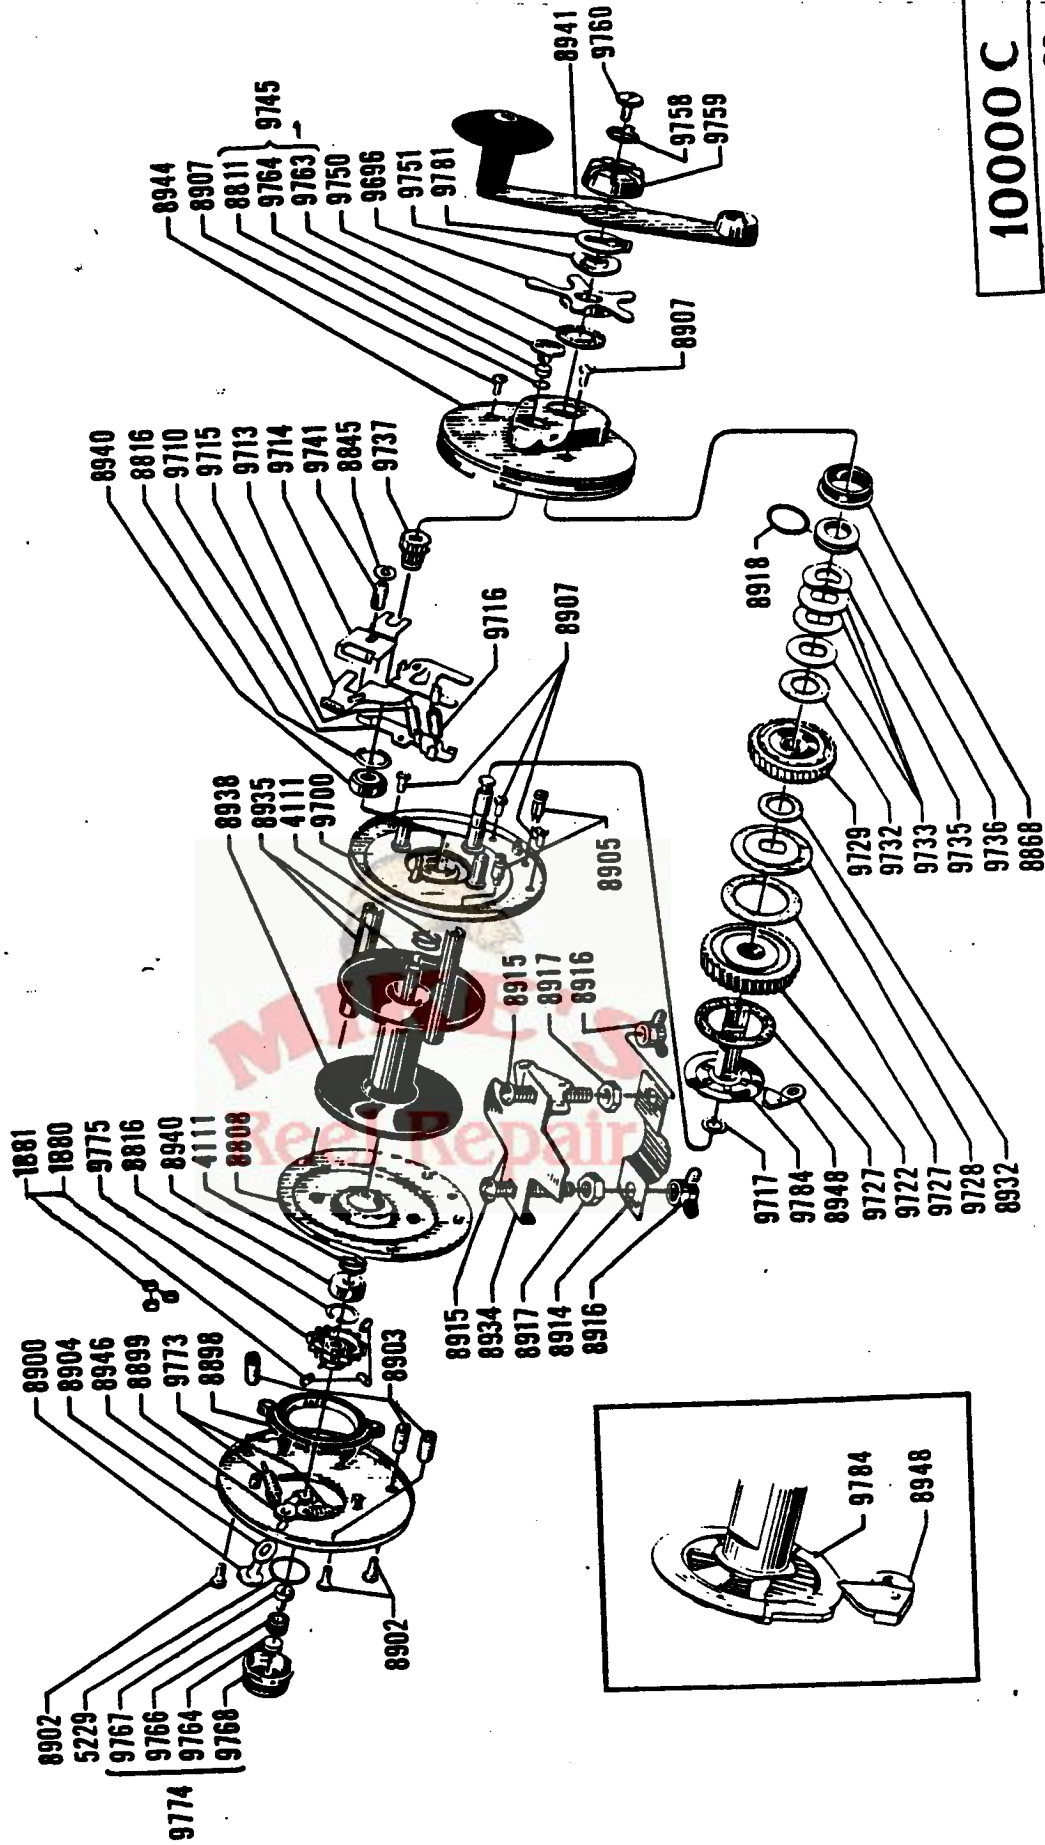

For parts and service
 call toll free: 1-888-404-1119
 www.mikesreelrepair.com

1844
 A - (1844)
 B - (1880)
 C - (1881)

8942 (9696)

10000 C
 69 · 11 · 00

For parts and service
 call toll free: 1-888-404-1119
 www.mikesreelrepair.com