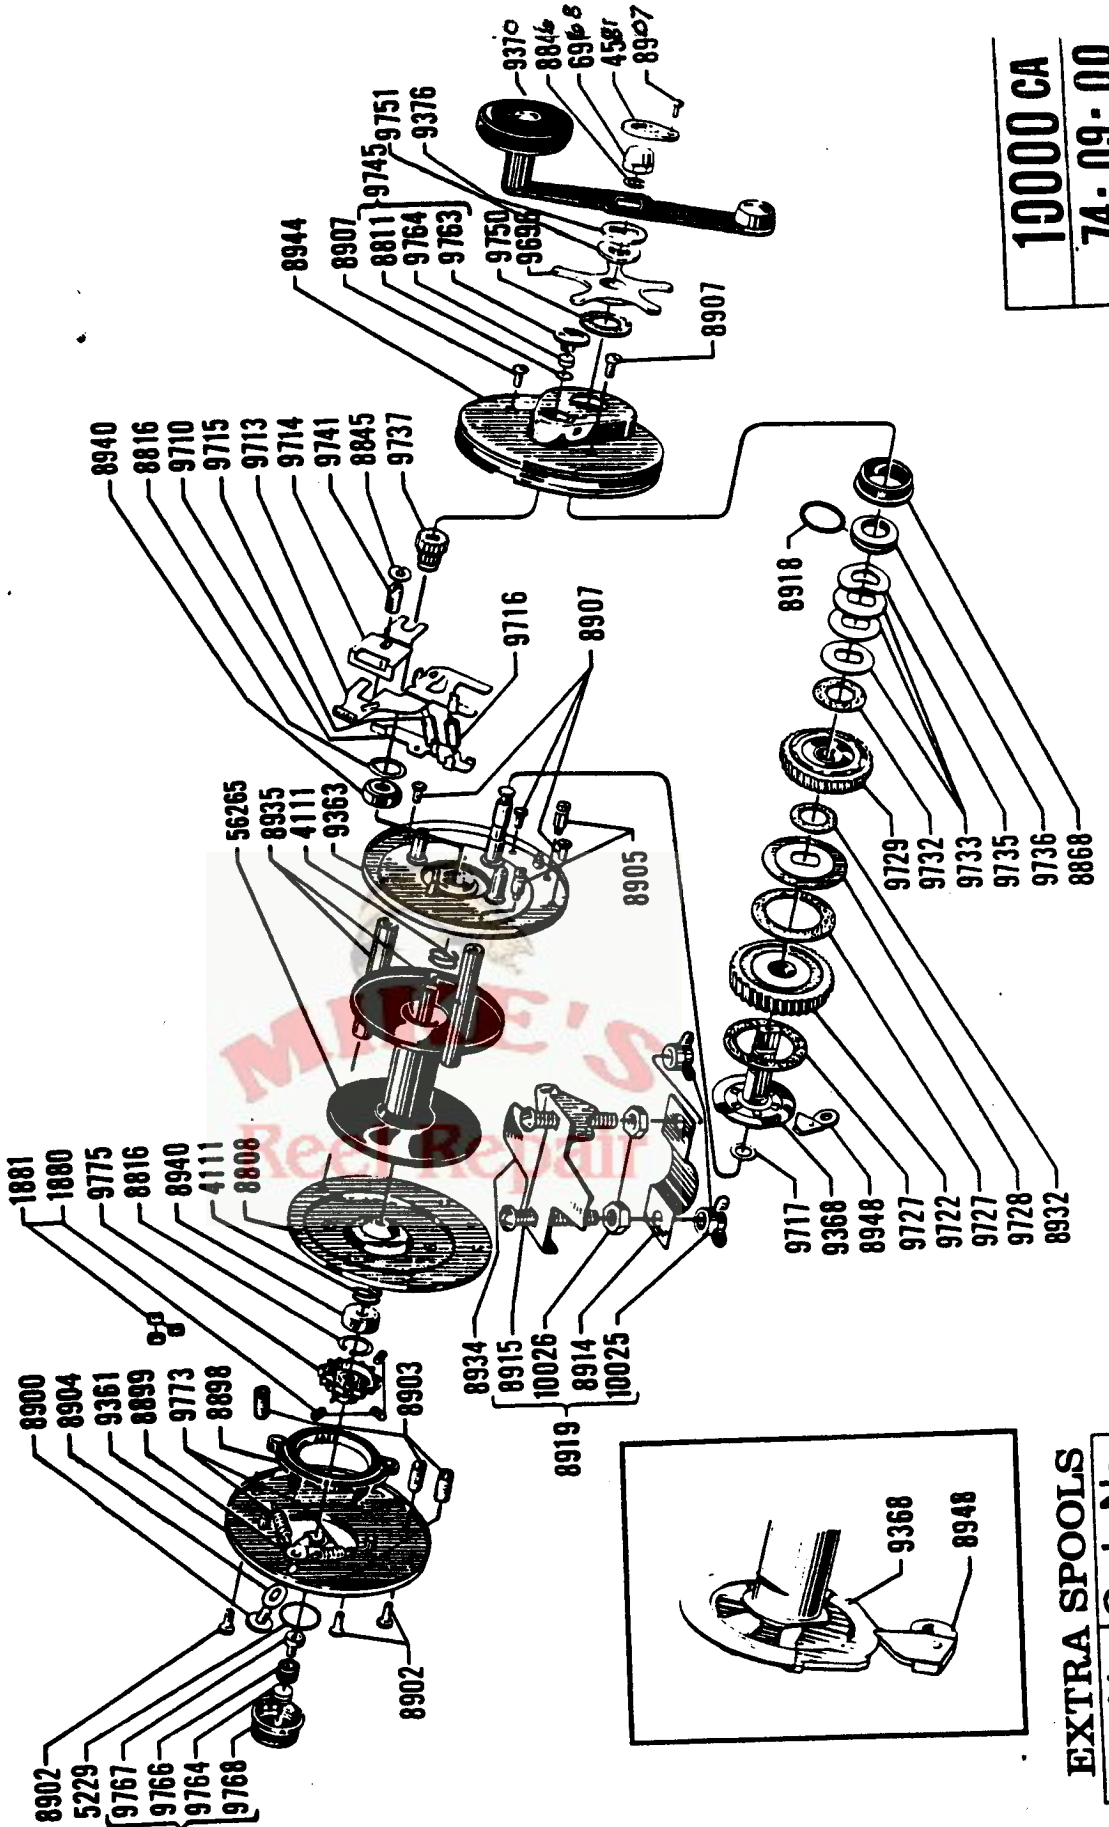

For parts and service  
 call toll free: 1-888-404-1119  
 www.mikesreelrepair.com

**EXTRA SPOOLS**

|          |          |
|----------|----------|
| Part No. | Code No. |
| 8938     | 56265    |

**10000 CA**  
**74-09-00**

For parts and service  
 call toll free: 1-888-404-1119  
 www.mikesreelrepair.com