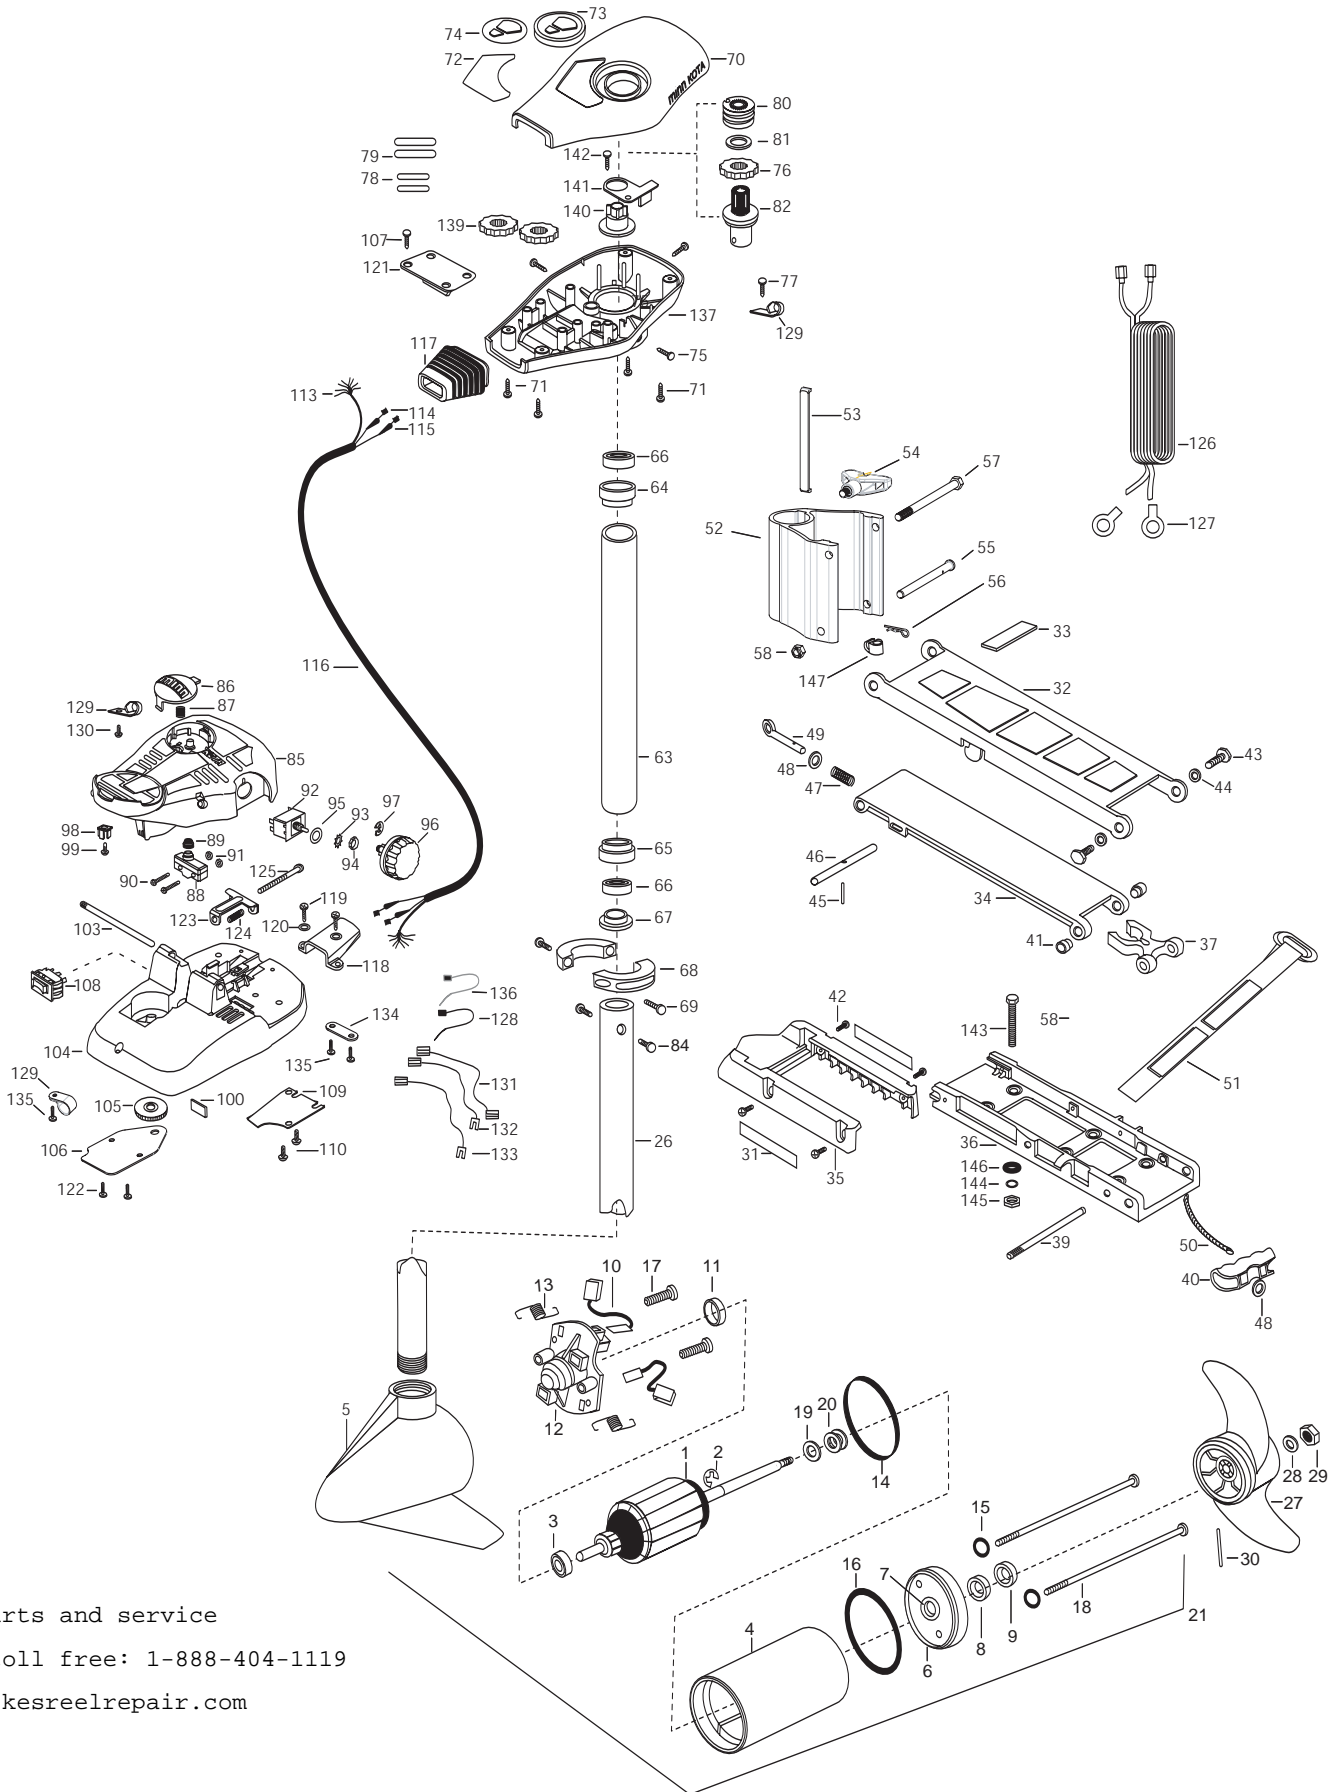

46AT
46 LBS THRUST
12 VOLT 42 AMPS
42" SHAFT

for use with "AG" serial numbers
2-year warranty from the date of purchase

For parts and service
call toll free: 1-888-404-1119
www.mikesreelrepair.com

For parts and service
call toll free: 1-888-404-1119
www.mikesreelrepair.com

For parts and service
call toll free: 1-888-404-1119
www.mikesreelrepair.com