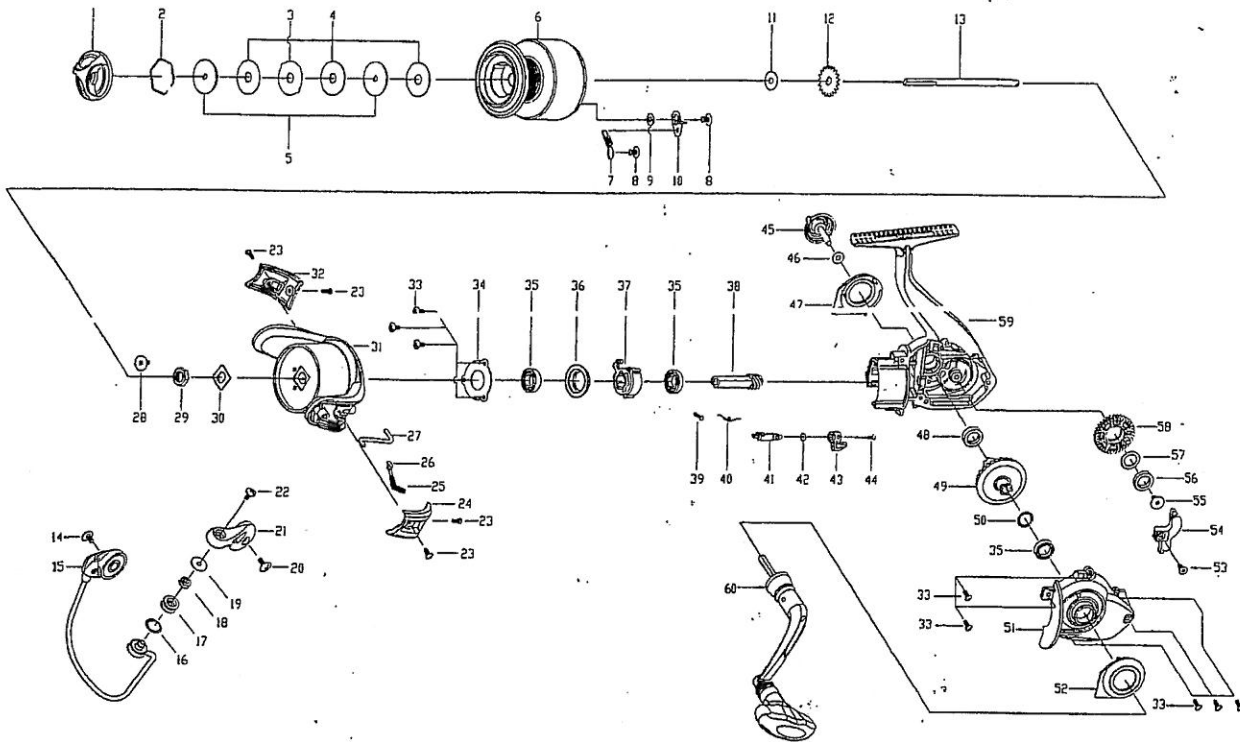

# AVOCET II S-6000F

PARTS LIST OF AVOCET II S6000F

| ITEM# | DESCRIPTION        | AVOCET II S6000F | ITEM# | DESCRIPTION            | AVOCET II S6000F | ITEM# | DESCRIPTION            | AVOCET II S6000F |
|-------|--------------------|------------------|-------|------------------------|------------------|-------|------------------------|------------------|
| 1     | DRAG KNOB ASSY     | 1137210          | 23    | SCREW                  | 1133831          | 46    | "O" RING               | 1133855          |
| 2     | RETAINER RING      | 1134561          | 24    | ROTOR COVER            | 1137224          | 47    | BODY ACCENT RING       | 1137238          |
| 3     | EARED WASHER       | 1152504          | 25    | SPRING                 | 1137225          | 48    | BUSHING                | 1137239          |
| 4     | WASHER             | 1137212          | 26    | BAIL LEVER             | 1137226          | 49    | DRIVE GEAR             | 1137240          |
| 5     | KEY WASHER         | 1152505          | 27    | KICK LEVER             | 1137227          | 50    | WASHER                 | 1134797          |
| 6     | SPOOL ALUM ASSY    | 1137214          | 28    | SCREW                  | 1133837          | 51    | BODY COVER             | 1137241          |
| 7     | CLICK SPRING       | 1133816          | 29    | NUT                    | 1152492          | 52    | BODY COVER ACCENT RING | 1137242          |
| 8     | SCREW              | 1133817          | 30    | WASHER                 | 1134786          | 53    | SCREW                  | 1133863          |
| 9     | BUSHING            | 1133818          | 31    | ROTOR                  | 1137228          | 54    | SLIDER                 | 1137243          |
| 10    | CLICK GEAR         | 1133819          | 32    | ROTOR COVER            | 1137229          | 55    | SCREW                  | 1134126          |
| 11    | CLICK GEAR WASHER  | 1133820          | 33    | SCREW                  | 1137230          | 56    | BUSHING                | 1134127          |
| 12    | CLICK GEAR         | 1137218          | 34    | BALL BEARING RETAINER  | 1137231          | 57    | WASHER                 | 1137245          |
| 13    | MAIN SHAFT         | 1137219          | 35    | BALL BEARING           | 1134798          | 58    | OSCILLATION GEAR       | 1137246          |
| 14    | SCREW              | 1137220          | 36    | BALL BEARING HOLDER    | 1137232          | 59    | BODY                   | 1137247          |
| 15    | BAIL ASSY          | 1152491          | 37    | ONE WAY CLUTCH BEARING | 1137233          | 60    | HANDLE ASSY            | 1152493          |
| 16    | WASHER             | 1133825          | 38    | PINION GEAR            | 1137234          |       |                        |                  |
| 17    | LINE ROLLER        | 1133826          | 39    | SPRING                 | 1133848          |       |                        |                  |
| 18    | BUSHING            | 1133827          | 40    | OWC BEARING SPRING     | 1133849          |       |                        |                  |
| 19    | LINE ROLLER WASHER | 1133828          | 41    | ANTI-REVERSE LEVER     | 1137235          |       |                        |                  |
| 20    | SCREW              | 1137222          | 42    | WASHER                 | 1133851          |       |                        |                  |
| 21    | BAIL ARM           | 1137223          | 43    | ANTI-REVERSE BUTTON    | 1143548          |       |                        |                  |
| 22    | SCREW              | 1133830          | 44    | SCREW                  | 1133853          |       |                        |                  |
|       |                    |                  | 45    | HANDLE SCREW CAP       | 1137237          |       |                        |                  |