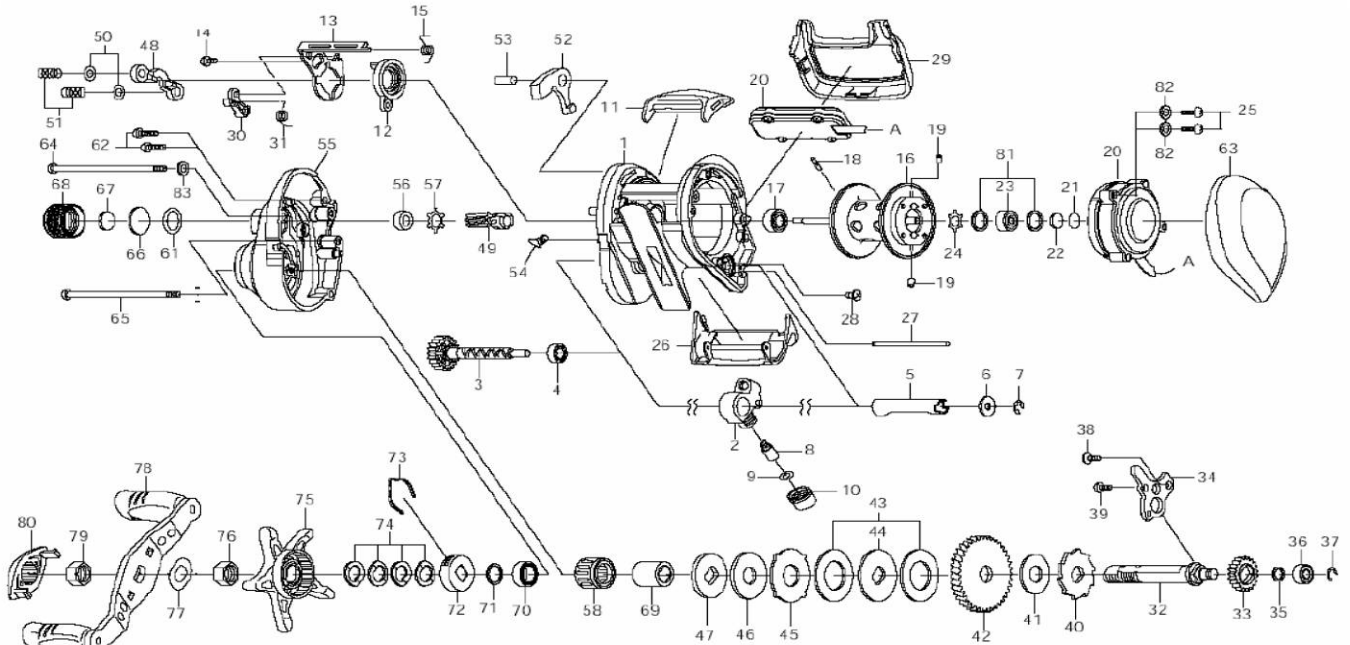

Please order by parts number, not key number
 Veuillez indiquer le numéro de la pièce (Non "Key" No.)

CONVENTIONAL REEL **ACCUDEPTH ICV15L**

Key No.	Parts No.	Parts Name
1	H18-1803	FRAME
2	H00-1703	LEVELWIND
3	G93-9901	WORM SHAFT
4	G05-1701	WORM SHAFT BUSHING
5	G93-4201	WORM SHIELD
6	F65-5501	WORM SHAFT WASHER
7	320-5901	WORM SHAFT RETAINER
8	F51-6501	LEVELWIND PAWL
9	373-1300	LEVELWIND WASHER
10	F40-2801	LEVELWIND NUT
11	G93-1802	CLUTCH LEVER
12	G97-4401	CLUTCH CAM
13	G97-4601	CLUTCH CAM PLATE
14	G19-3701	CLUTCH CAM PLATE SCREW
15	G97-4501	CLUTCH CAM SPRING
16	H13-8303	SPOOL
17	G49-8503	SPOOL BALL BEARING
18	H14-4301	SPOOL PAWL
19	B35-2901	BRAKE COLLAR
20	H36-5107	IC MODULE
21	375-7404	R/S BUSHING WASHER(A)
22	375-7411	R/S BUSHING WASHER(B)
23	E08-8005	R/S BALL BEARING
24	H36-5601	R/S BUSHING RETAINER
25	G11-5001	IC MODULE SCREW
26	H18-2301	FINGER COVER
27	H00-2401	PAWL
28	G93-9301	PAWL SCREW
29	H18-2403	PALMING PLATE
30	G97-4701	KICK LEVER
31	G97-4801	KICK LEVER SPRING
32	H13-9502	DRIVE SHAFT
33	G93-2201	WORM SHAFT GEAR
34	G93-2401	DRIVE SHAFT PLATE
35	E09-6501	WORM SHAFT GEAR WASHER
36	E35-1501	DRIVE SHAFT BUSHING
37	320-8002	DRIVE SHAFT RETAINER
38	G19-3701	DRIVE SHAFT PLATE SCREW(A)
39	G17-1402	DRIVE SHAFT PLATE SCREW(A)
40	G93-4301	RATCHET
41	G93-4401	DRIVE GEAR WASHER