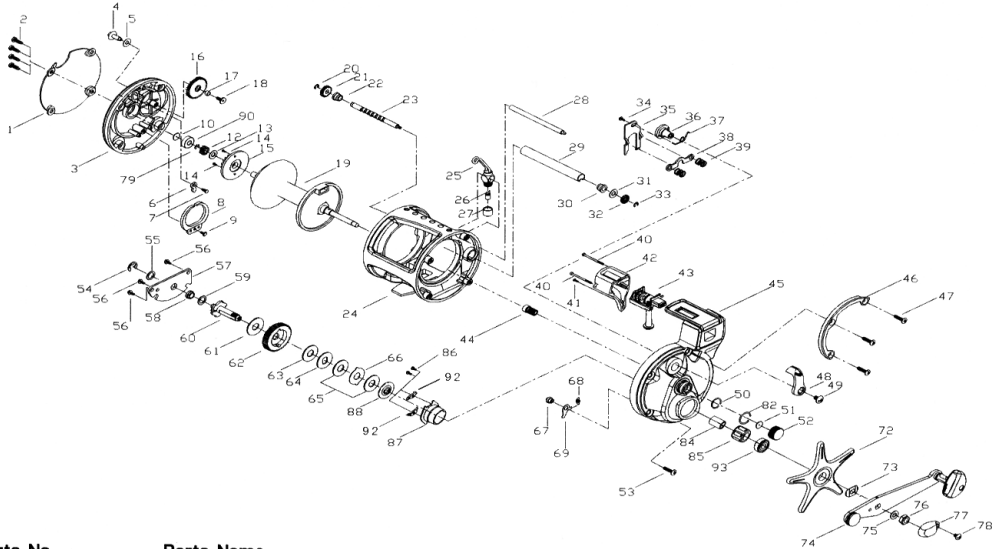

ACCUDEPTH47LCi/57LCi

Please order by parts number, not key number
Bitte, Best.-Nr. angeben (Nicht "Key"-Nr.)
Veuillez indiquer le numero de la pièce (Non "Key" No.)

AD47LCi
Key No.

AD47LCi
Key No.

Key No.	Parts No.	Parts Name
53	6W6125010	Right side plate screw (B)
54	6W60061010	Drive shaft retainer
55	6W6034020	Washer (A)
56	6W6009010	Screw (A)
57	6W6127010	Hold plate
58	6W6066010	Drive shaft bush
59	6W6067010	Washer (B)
60	6W6185010	Drive shaft
61	6W6130010	Drive shaft washer
62	6W6131010	Drive gear
63	6W6071010	Drag washer (A)
64	6W6072010	Key washer (A)
65	6W6073010	Drag washer (B)
66	6W6074010	Eared washer
67	6W6132010	Anti-reverse pawl pin
68	6W6077010	Anti-reverse pawl spring
69	6W6133010	Anti-reverse pawl
72	6W6134010	Star drag
73	6W6082010	Spacing sleeve
74	6W6084010	Handle assembly
75	6W6085010	Washer (C)
76	6W6086010	Handle nut
77	6W6087010	Handle nut plate
78	6W6088010	Handle nut plate screw
79	6W6154010	Spool gear retainer
82	6W6156010	Bushing retainer
84	6W6169010	Collar
85	6W6170010	Handle metal
86	6W6171010	Handle metal plate screw
87	6W6172010	Handle metal cap
88	6W6173010	Key washer (B)
90	6W6174010	Ball bearing (A)
92	6W6175010	Handle metal plate
93	6W6176010	Ball bearing (B)

Special Parts for AD57LCi
Key No.

Parts No.

Parts No.	Parts Name
1	Left side outer plate
3	Left side plate
19	Spool
23	Worm shaft
24	Frame assembly
25	Level wind
29	Level wind guard
43	Depth counter
45	Right side plate
46	Right side outer ring
48	Clutch lever
57	Hold plate
74	Handle assembly

Special Parts for AD57LCi
Key No.

Designation des pieces

Parts No.	Designation des pieces
1	Couronne gauche
3	Flasque gauche
19	Bobine
23	Vis double filet (A)
24	Bâti
25	Vis double filet (B)
29	Protecteur de vis double filet
43	Profondimetre
45	Flasque droit
46	Couronne droite
48	Lever d'embrayage
57	Verrou d'arbre de commande
74	Manivelle