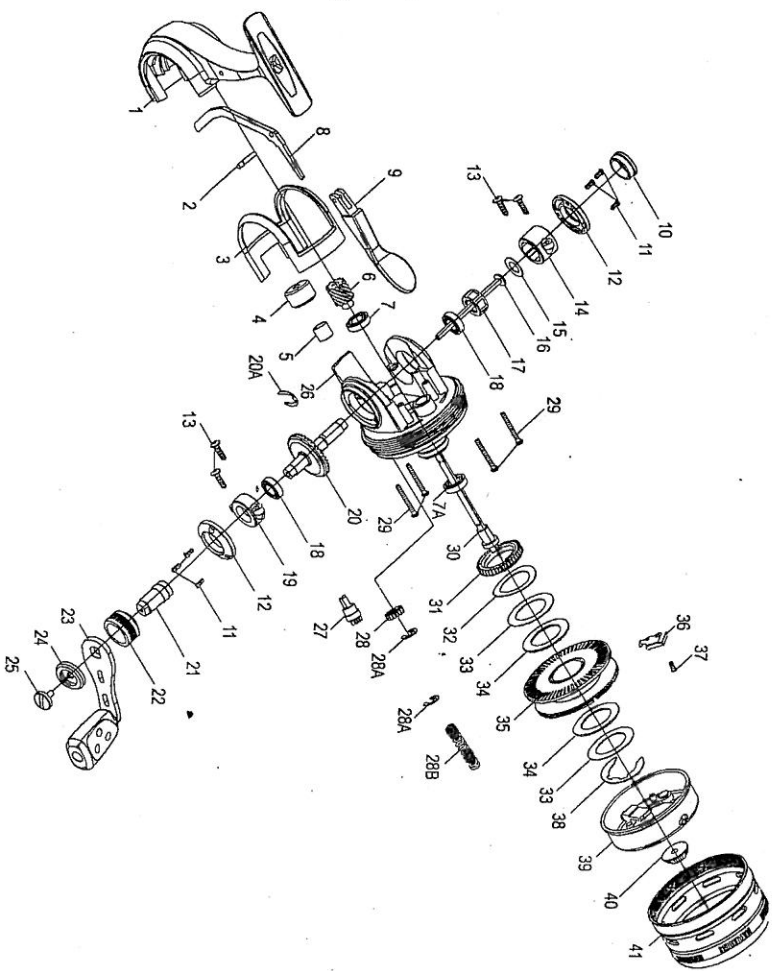

Abu Garcia
FOR LIFE™

abumatic®
276ui

Model 276ui

Bearings 2

Gear Ratio 3.6:1

Line Capacity 8 lb/110 yds

0.20mm/150M

Anti-Reverse IAR

10.1 Oz

287 Grams

ITEM NO.	PART DESCRIPTION	PART#
1	GRAPHITE FOOT	1143817
2	TRIGGER PIN	1143818
3	GEAR BOX COVER	1143819
4	DRAG KNOB	1143836
5	SPACING SLEEVE	1143820
6	PINION	1143771
7	PINION BALL BEARING (down)	1083870
7A	PINION BUSHING(up)	1143772
8	TRIGGER INSERT	1143821
9	TRIGGER	1143822
10	HANDLE COVER	1143774
11	HANDLE NUT SCREW*6	1143775
12	HANDLE NUT*2	1143776
13	BALL BEARING SCREW*4	1143777
14	CLUTCH BB SUPPORT	1143778

ITEM NO.	PART DESCRIPTION	PART#
15	CLUTCH BB WASHER	1101761
16	HANDLE SCREW	1101758
17	ONE WAY CLUTCH	1101763
18	MAIN GEAR BUSHING*2	1101765
19	BB SUPPORT	1143779
20	MAIN GEAR	1143780
20A	E-CLIP	1143890
21	HANDLE CONNECT SEAT	1143781
22	HANDLE SPACE	1143782
23	HANDLE	1143783
24	HANDLE PROTECTED COVER	1143784
25	HANDLE PROTECTED COVER SCREW	1143785
26	BODY	1143823
27	DRAG IDLER GEAR	1143824
28	DRAG GEAR	1143825

ITEM NO.	PART DESCRIPTION	PART#
28A	E-CLIP*2	1143891
28B	MAIN SHAFT SPRING	1143837
29	THUMB BUTTON SUPPORT SCREW*4	1143787
30	MAIN SHAFT	1143826
31	IDLER GEAR	1143827
32	DRAG SPRING WASHER	1143791
33	DRAG SQUARED WASHER*2	1143790
34	DRAG WASHER*2	1143791
35	SPOOL	1143889
36	SPOOL CLICK SPRING	1083871
37	SPOOL CLICK SPRING SCREW	1143794
38	SPOOL RING	1101783
39	ROTOR ASSY	1101742
40	ROTOR NUT	1083735
41	CONE ASSY	1083734