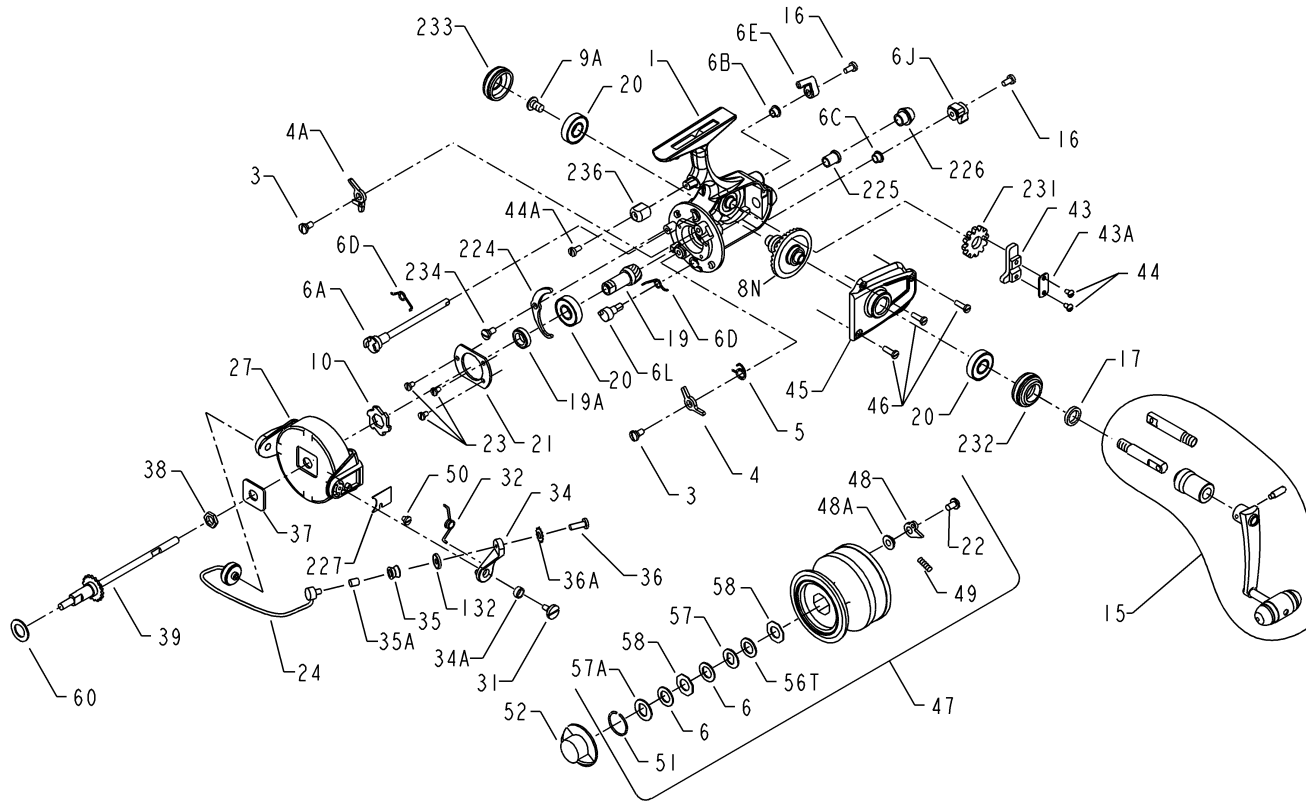

PENN PARTS LIST FOR MODELS 750SS AND 850SS

NOT ALL PARTS ARE AVAILABLE.

<u>KEY NO.</u>	<u>DESCRIPTION</u>	<u>PART NO.</u>
1	Housing	001 7500
*	*Housing	*001 8500
3	Dog Screw	003 750
4	Dog	004 750
4A	Silent Dog	004A750
5	Click Dog Spring	005 704
6	Drag Washer-HT-100	006 060
6A	Upper Eccentric	006A750
6B	Upper Eccentric Liner	006B750
6C	Silent Eccentric Screw	006B700Z
6D	Eccentric Spring	006D710
6E	Anti-Reverse Lever	006E750
6J	Silent Dog Lever	006J750
6L	Silent Eccentric	006L750
7*	*Pinion Bushing	*007 750
8N	Main Gear	008N750
9A	Standard Drive Screw	009A750