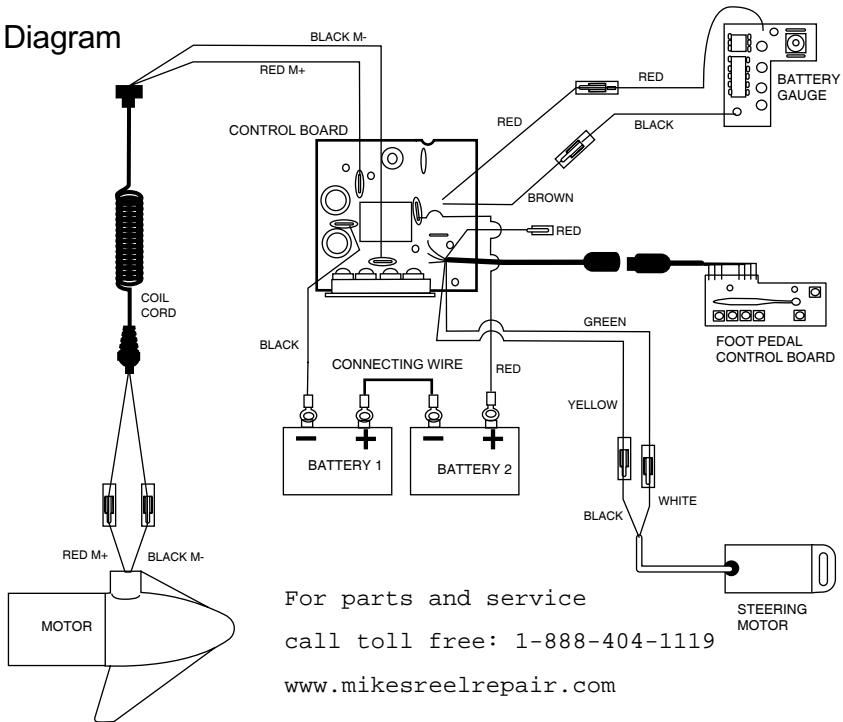

For parts and service

call toll free: 1-888-404-1119

www.mikesreelrepair.com

74 PD Wiring Diagram

For parts and service
call toll free: 1-888-404-1119
www.mikesreelrepair.com