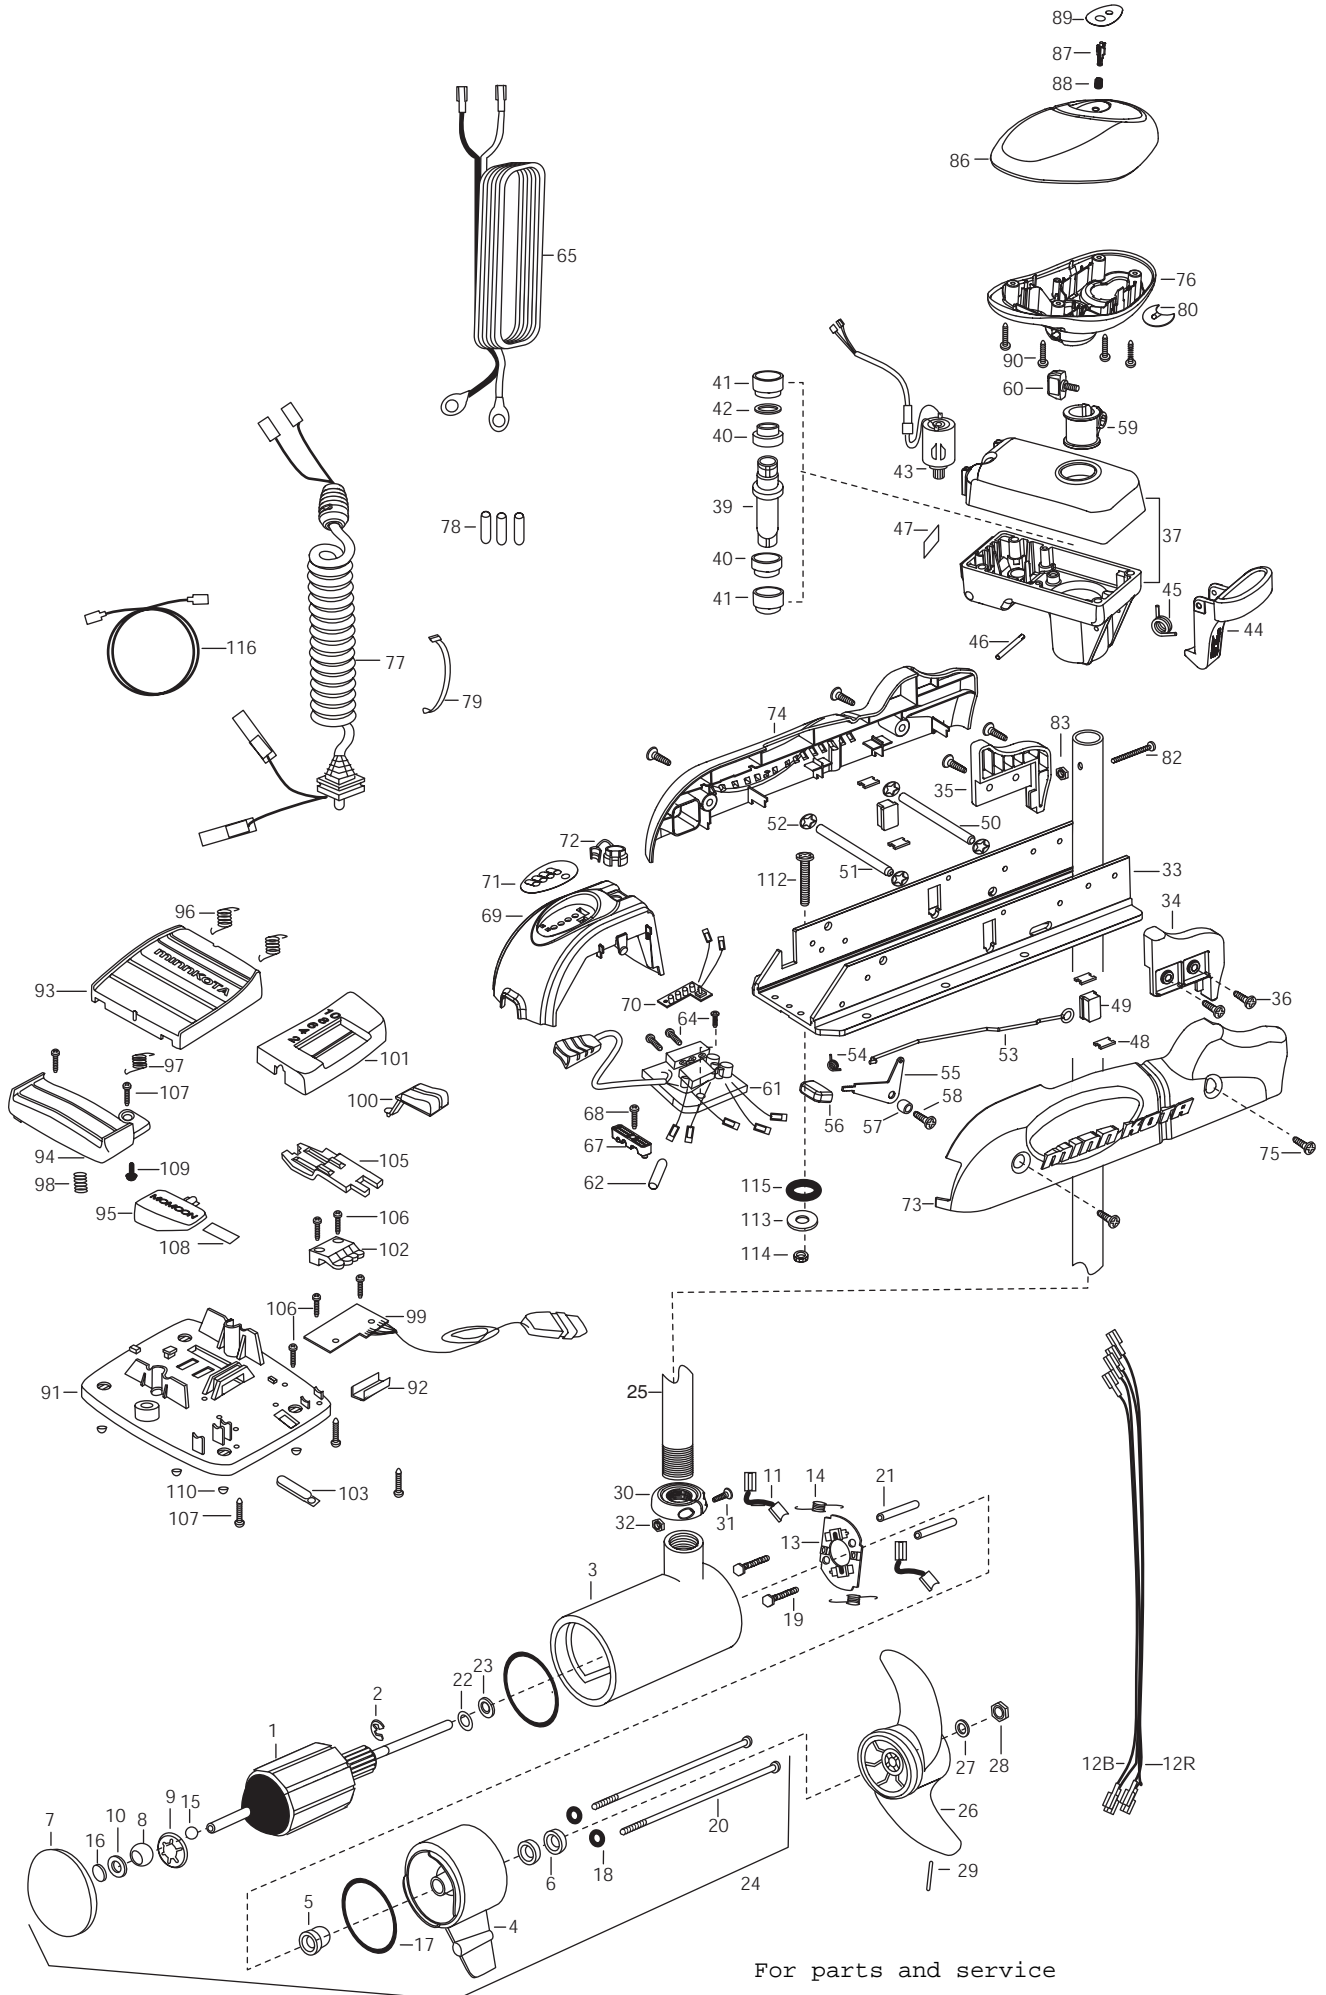

For parts and service
 call toll free: 1-888-404-1119
 www.mikesreelrepair.com

1	2-100-103	ARMATURE ASSEMBLY 24V 4"	35	2303938	MOTOR REST- LEFT 4"	78	2065400	WIRE INSULATOR-LGE 1-3/4 [2.EA]
2	788-040	RETAINING RING	36	2303430	SCREW 1/4-20X5/8 SELF TAP [4.EA]	79	9950433	TIE WRAP-4" BLACK
3	431-160	CENTER HOUSING ASSEMBLY 4.0 TXT	37	2991835	DRIVE HOUSING PD/AP 2001	80	2224702	INSERT- PLUG
	92-200-170	CENTER HOUSING ASSEMBLY 4.0- SONAR	■	2882011	BUSHING/ OUTSHAFT KIT	82	2033400	SCREW-10-24 X 1-3/4
4	2-300-160	BRUSH END HOUSING ASSEMBLY			(INCLUDES 39-42)	83	2013110	NUT-HEX 10-24 NYLOC
5	144-017	BEARING- FLANGE (SERVICE ONLY)	*39	2302010	DRIVE HOUSING OUTPUT SHAFT	86	2300235	CONTROL BOX COVER
6	**880-025	SEAL [2.EA]	*40	2307304	BUSHING- INNER [2.EA]	89	2315669	DECAL- COVER ON/OFF 74PD
7	2-400-160	PLAIN END HOUSING ASSEMBLY	*41	2307305	BUSHING- OUTER [2.EA]	90	2012100	SCREW-8-18 X 5/8 [4.EA]
	92-400-170	PLAIN END HOUSING ASSEMBLY 54" SONAR	*42	2304603	O-RING	■	2774700	FOOT PEDAL ASSEMBLY
	92-400-171	PLAIN END HOUSING ASSEMBLY 60" SONAR	43	2307050	MOTOR- DRIVE HOUSING HIGH SPD	91	2304511	FOOT PEDAL BASE
8	144-021	BEARING SPHERICAL	44	2307215	LATCH HANDLE PD/AP	92	2308500	WEAR PLATE FOOT PDL
9	784-025	BEARING RETAINER	45	2302750	SPRING- LATCH TORSION PD/AP	93	2304516	FOOT PEDAL-UPPER
10	991-040	WASHER- FELT	46	2302625	ROLL PIN 3/16 X 2 "	94	2304520	FOOT PEDAL-LOWER
11	186-094	BRUSH [2.EA]	47	2305514	DECAL-STOW/DEPLOY	95	2307210	LEVER MOM/CON-
12B	640-017	LEADWIRE-BLACK 10 AWG 61 XLP	48	2305110	PAD-PIVOT SUPT [4.EA]	96	2302730	SPRING-LONG-UPPER PEDAL [2.EA]
12R	640-121	LEADWIRE-RED 10 AWG 62 1/2	49	2305102	PIVOT PAD [2.EA]	97	2302731	SPRING-SHORT-UPPER PEDAL
13	738-040	BRUSH PLATE 4"	50	2300500	PIN-LATCH	98	2302732	SPRING-LOWER PEDAL
14	975-041	SPRING- TORSION [2.EA]	51	2300510	PIN-PIVOT	99	2304012	CONTROL BOARD ASSEMBLY-FT PDL
15	116-025	BALL- STEEL	52	2013100	NUT-SPEED [4.EA]	100	2300120	KNOB-SPEED SELECTOR
16	303-043	THRUST DISC- METAL	53	2303612	ROD-RELEASE RT/AP SS	101	2300121	HOUSING SPEED SELECTOR
17	**701-009	O-RING —THRU BOLT [2.EA]	54	2302700	SPRING-RELEASE LEVER	102	2302840	ACTUATOR-BOARD
18	**701-043	O-RING [2.EA]	55	2303710	LEVER-RELEASE	103	2302841	ACTUATOR-MOM/CON
19	830-027	SCREW -SELF THREAD 10-32X2 [2.EA]	56	2300101	RELEASE-KNOB	105	2302842	ACTUATOR-STEERING
20	830-094	THRU BOLT 12-24X10.31 [2.EA]	57	2301700	SPACER-RELEASE LEVER	106	2302100	SCREW-6-20 X 1/2 [5.EA]
21	973-025	SPACER- BRUSH PLATE [2.EA]	58	2303430	SCREW-1/4-20 X 5/8	107	2372100	SCREW-8-18 X 5/8 [5.EA]
22	990-051	WASHER- STEEL	59	2031522	COLLAR- DRIVE (W/INSERT)	108	2266610	DECAL-ON/OFF SWITCH
23	990-052	WASHER- NYLATRON	60	2011365	SCREW-COLLAR/NEW KNOB	109	2335130	BUMPER ACTUATOR
24	2317033	MOTOR ASSEMBLY 24V 4" VARS 54"	61	2304044	CTRL BOARD ASSEMBLY-24V PD/AP	110	2994807	BAG ASSEMBLY- 4 RUBBER BUMPERS
	2317038	MOTOR ASSEMBLY 24V 4" VARS 60"	62	2355410	SHRINK TUBE-1/2 ODX2	■	2994803	BAG ASSEMBLY- (BOLT,NUT,WASHERS)
	2327033	MOTOR ASSEMBLY-SONAR 24V VARS 54"	64	232100	SCREW-8-32 X 3/8 [3.EA]	*112	2153501	BOLT-MOUNTING-3500 W/STG [4.EA]
	2327038	MOTOR ASSEMBLY-SONAR 24V VARS 60"	65	2090651	LEADWIRE IOGA	*113	2151726	WASHER-5/16 [4.EA]
25	2032078	TUBE- COMPOSITE 54"	67	2222906	STRAIN RELIEF- BRACKET PD/AP	*114	2153100	NUT-5/16-18 MOUNTING [4.EA]
	2032079	TUBE- COMPOSITE 60"	68	2303430	SCREW-1/4-20 X 5/8	*115	2301720	WASHER-MOUNTING RUBBER [6.EA]
■	1378129	PROPELLER KIT (includes 26-29)	69	2306555	HOUSING- CENTER PD/AP	116	2211405	EXTENSION CABLE- SONAR
26	2331120	PROPELLER W/WEDGE	70	2034026	BATTERY GAUGE - 24 VOLT			
27	2091701	WASHER-5/16 SS	71	2306609	DECAL, BATTERY GAUGE			
28	2093101	NUT-PROP NYLOC	72	2302935	STRAIN RELIEF-DR. HOUSING			
29	2092600	PIN-DRIVE	73	2303941	SIDEPLATE (RIGHT)			
30	2301545	COLLAR- LATCH PD/AP	74	2303946	SIDEPLATE(LEFT)			
31	2303434	SCREW- 8-32X5/8 MACH PHCR	75	2303430	SCREW-1/4-20 X 5/8- [4.EA]			
32	2303112	NUT 8-32 NYLOC SS	76	2302515	CONTROL BOX PD/AP			
33	2301932	EXTRUSION- BASE MACHINED	77	2991251	COIL CORD W/STRAIN RELEIF 54"			
34	2303933	MOTOR REST- RIGHT 4"		2991252	COIL CORD W/STRAIN RELEIF 60"			