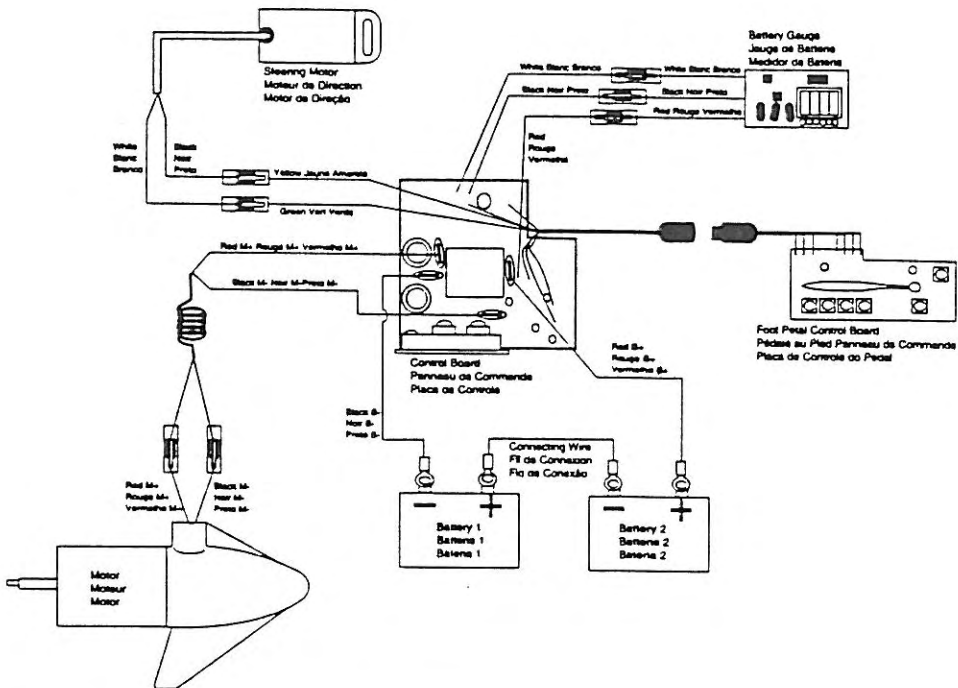

1	406022	FRONT ENDBELL 765	*31D	2304600	O-RING ORDER 31E	80	2994700	FOOT PEDAL ASSY- (INCLUDES ITEMS 80-97)
	406023	FRONT ENDBELL 724		31E	2887301		2304510	FOOT PEDAL-BASE
2	406404	BRUSH PLATE ASSEMBLY 765		31F	2302221		81	2308500
	406403	BRUSH PLATE ASSEMBLY 724		*31G	2307030		82	2304516
3	406081	BRUSH SPRING (2 REQ'D) 765		32	2305519		83	2304520
	406082	BRUSH SPRING (2 REQ'D) 724		33	2305110		84	2307210
4	406072	BRUSH ASSEMBLY (2 REQ'D) 765		34	2305100		85	2302730
	406071	BRUSH ASSEMBLY (2 REQ'D) 724		35	2013100		86	2302731
5	406341	BRUSH PLATE SCREW (2 REQ'D) 765		36	2300500		87	2302732
	406342	BRUSH PLATE SCREW (2 REQ'D) 724		37	2300510		88	2304012
6	406010	BALL BEARING		38	2303610		*88A	2300730
7	405204	ARMATURE ASSEMBLY 765		39	2302700		89	2300120
	406207	ARMATURE ASSEMBLY 724		40	2303710		90	2300121
8	405300	E-RING		41	2301700		91	2302840
9	406170	THRUST WASHER- STEEL		42	2303430		92	2302841
10	405171	THRUST WASHER- NYLATRON		43	2300101		93	2302842
11	406480	GASKET 765		44	2031521		94	2302100
	406490	GASKET 724		45	2011365		95	2372100
12	405257	CENTER SECTION W/MAGNETS 765		46	2033400		96	2306601
	409253	CENTER SECTION W/MAGNETS 724		47	2013110		97	2335130
12A	2006606	DECAL RED (2 REQ'D) 765		48	2302935		98	2994807
	2006605	DECAL GOLD (2 REQ'D) 724		49	2332100		*98A	2305131
13	406460	O-RING 765		50	2332101		99	2994803
	406470	O-RING 724		51	2301710		*99A	2153501
14	406032	REAR ENDBELL 765		52	2304014		*99B	2151726
	406033	REAR ENDBELL 724			2304016		*99C	2153100
14A	406600	FLANGE BEARING (SERVICE CENTER ONLY)		55	2305400		*99D	2301720
15	406461	SEAL		56	2034031		100	2305141
16	406471	SEAL- CUP			2034032		2315105	INSULATING PAD 724
17	401462	O-RING —THRU BOLT (2 REQ'D) 765		57	2993801			
	405462	O-RING —THRU BOLT (2 REQ'D) 724		58	2305545			
18	405352	THRU BOLT (2 REQ'D) 765			2305560			
	406353	THRU BOLT (2 REQ'D) 724		59	2993901			
19	2069026	MOTOR ASSEMBLY- 765		60	2305150			
	2099056	MOTOR ASSEMBLY- 724		61	2303430			
20	2032053	TUBE 42"		62	2302510			
	2032054	TUBE 48"		64	2300215			
	2032055	TUBE 54" 724 ONLY		65	2315641			
21	2061125	PROPELLER (W.WEDGE) 765		69	2012100			
	2091150	PROPELLER (W.WEDGE) 724		70	2303005			
22	2051700	LOCKWASHER-PROP		71	2301210			
23	2053100	NUT-PROP			2301211			
24	2092600	PIN-DRIVE		72	2302920			
30	2301912	BASE MACHINED		73	2306530			
31	2301834	DRIVE HOUSING		74	2306605			
31A	2032001	DRIVE HOUSING SLEEVE		76	2090601			
*31B	2307302	BUSHING- INSIDE (2 REQ'D) ORDER 31E	76A	2090700				
*31C	2307303	BUSHING- OUTSIDE (2 REQ'D) ORDER 31E	79	2065400				

* This item is part of an assembly. This item cannot be sold separately due to machining and /or assembly that is required.