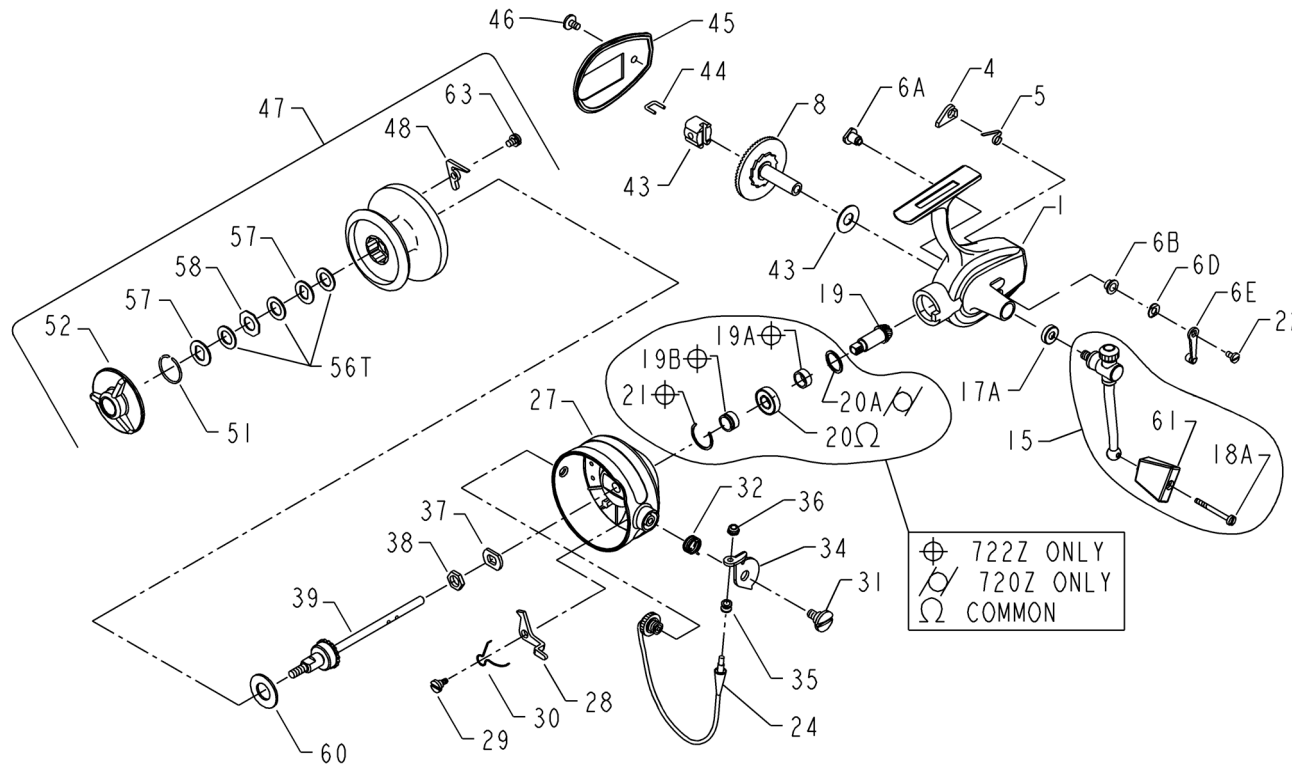

PARTS LIST FOR MODELS 720Z AND 722Z

KEY NO.	DESCRIPTION	PART NO.
1	Housing w/Bushing	001 720Z
*	*Housing w/Bushing	*001 722Z
4	Dog	004 720
5	Dog Spring	005 720
6A	Eccentric	006A720
6B	Eccentric Liner	006B720Z
6D	Eccentric Spring	006D720
6E	Eccentric Lever	006E710
8	Main Gear w/Ratchet	008 720
*	*Main Gear w/Ratchet	*008 722
12	Crosswind Screw	012 722
15	Handle Assembly (Complete)	015 720Z
*	*Handle Assembly (Complete)	*015 722Z
17A	Handle Cover Washer	017A720Z
18A	Handle Screw	018A720Z
19	Pinion Gear	019 720
*	*Pinion Gear	*019 722
19A	Gear End Spacer (722Z only)	019A722
19B	Rotor End Spacer (722Z only)	019B722
20	Pinion Bearing	020 720
*	*Pinion Bearing	*020 722
20A	Pinion Thrust Washer (720Z only)	020A720
21	Bearing Retainer (722Z only)	021 722
22	Eccentric Screw	022 109
24	Bail Wire	024 720
27	Rotor Cup	027 720Z
*	*Rotor Cup	*027 722Z
28	Bail Release Arm	028 720
29	Bail Release Arm	029 720
30	Arm Release Spring	030 720
31	Bail Screw	031 710
32	Bail Spring	032 720
34	Bail Arm	034 720
35	Line Roller	035 720
36	Bail Lock Nut	036 700
37	Rotor Cup Washer	037 720
38	Rotor Cup Nut	038 720
39	Spool Shaft Assembly	039 720
43	Crosswind Block	043 720
44	Crosswind Connector	044 720
45	Housing Plate	045 720Z
*	*Housing Plate	*045 722Z
46	Housing Plate Screw	046 720
47	Spool Assembly (Complete)	047 720Z
*	*Spool Assembly (Complete)	*047 722Z
48	Click Tongue	048 720
51	Retaining Spring	051 710
52	Drag Knob	052 720Z
56T	Drag Washer (Teflon®)	056 710
57	Metal Slot Washer	057 720
58	Metal Washer (Octagon)	058 720
60	Rear Drag Washer	060 712
61	Handle Knob	061 720Z
63	Click Screw	63 349

* Not Shown