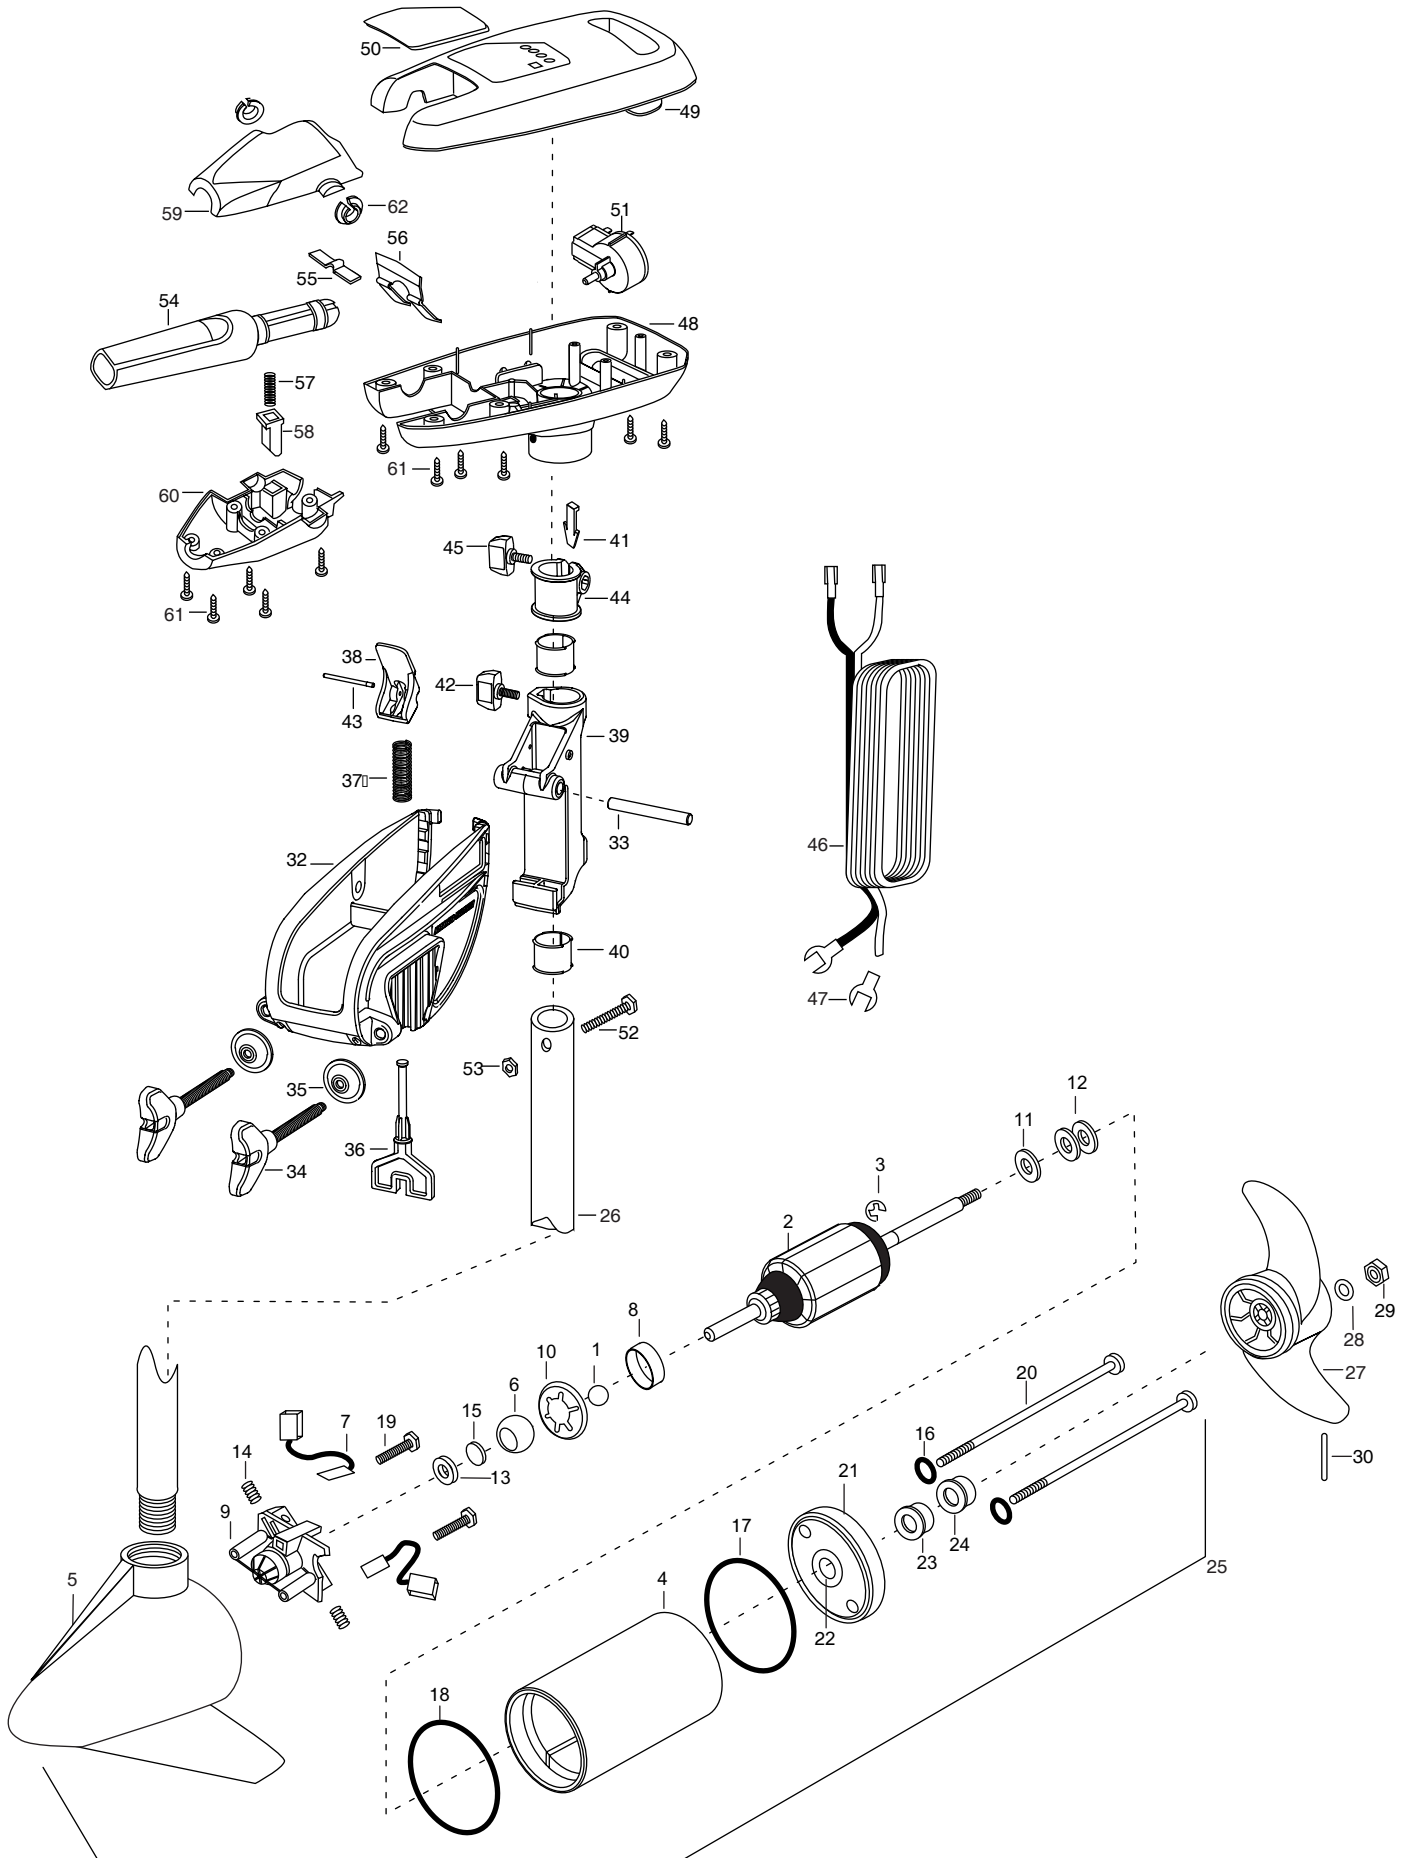

65 TURBO
36 LBS THRUST
12 VOLT
36" SHAFT

For parts and service
call toll free: 1-888-404-1119
www.mikesreelrepair.com

For parts and service
call toll free: 1-888-404-1119
www.mikesreelrepair.com

1	116-020	BALL - STEEL	■	2771818	BRACKET & HINGE ASSEMBLY
2	2-100-178	ARM ASSEMBLY 12V 3.25	■	2771910	BRACKET W/CLAMP SCREW ASSEMBLY (INCL.32,34,35)
3	788-015	RETAINING RING	*32	2061910	BRACKET PLASTIC
4	431-079	HOUSING ASSEMBLY CENTER 3.25 TXT	33	2060510	PIN-HINGE- ENDURA
5	2-300-132	BRUSH END HOUSING ASSEMBLY	*34	2061300	SCREW- CLAMP
6	144-050	BEARING - SPHERICAL	*35	2011710	WASHER- CLAMP SCREW 1.5OD
7	188-052	BRUSH ASSEMBLY [2 EA]	■	2881300	CLAMP SCREW, WASHER, RETAINER KIT
8	725-033	BRUSH RETENTION	36	2063605	T-BAR PLASTIC
9	737-031	BRUSH PLATE W/HOLDER 3.25 ASSEMBLY	37	2062706	SPRING- T-BAR ENDURA
		INCLUDES 6, 9, 10, 13	38	2067201	LEVER- TILT BLACK
10	784-036	BEARING RETAINER	39	2061810	HINGE-PLASTIC
11	990-067	WASHER- STEEL THRUST	40	2037301	BUSHING-HINGE [2.EA]
12	990-070	WASHER- NYLATRON [2 EA]	41	2062800	TENSION BLOCK- SNAP IN
13	991-025	WASHER- FELT	42	2011385	SCREW-TENSION/NEW KNOB
14	975-032	SPRING - COMPRESSION	43	2060515	PIN- TILT LEVER
15	303-039	THRUST DISC- METAL	44	2061520	COLLAR-DEPTH ((ENDURA)
16	701-007	**O-RING [2. EA]	45	2011365	SCREW-COLLAR/NEW KNOB
17	701-041	**O-RING	46	2050609	LEADWIRE (10 GA SPADE TERM)
18	701-039	**O-RING MK406460	47	2020702	SPADE TERMINAL 10GA. [2. EA]
19	830-001	SCREW- SELF-THREAD 8-32X1.7 [2.EA]	48	2062551	CONTROL BOX W/HAND
20	830-078	THRU BOLT 8-32 X 8.96 [2. EA]	49	2060281	CONTROL BOX COVER- (BLACK)
21	2-400-127	PLAIN END HOUSING ASSEMBLY	50	2065684	DECAL COVER-65T
22	144-049	FLANGE BEARING (SERVICE ONLY)	51	2064023	SWITCH-FWD/REV -5 SP
23	880-003	**SEAL	52	2033400	SCREW-10-24 X 1-3/4
24	880-006	**SEAL WITH SHIELD	53	2013110	NUT-HEX 10-24 ZCP
25	2069041	MOTOR ASSEMBLY 12V 3.25 5SPC TXT 47	54	2990912	HANDLE ASSEMBLY W/U-JOINT 5SP
26	2032052	TUBE (COMPOSITE) 36"	55	2302742	SPRING-DETENT (OFF) (SS)
■	1378126	PROP KIT	56	2302743	SPRING-DETENT (HANDLE)
27	2061125	PROP- W.WEDGE	57	2302745	SPRING-RELEASE BUTTON (SS)
28	2151726	WASHER- 5/16 STD SS	58	2303720	RELEASE BUTTON-HANDLE
29	2053101	NUT-PROP NYLOC	59	2060408	HANDLE (TOP HALF)
30	2092600	PIN-DRIVE (SS)	60	2060415	HANDLE (LOWER HALF)
		For parts and service	61	2303412	SCREW-6-20 X 5/8 SELF TAP [11. EA]
		call toll free: 1-888-404-1119	62	2060005	BEARING-HANDLE PIVOT [2. EA]
		www.mikesreelrepair.com			