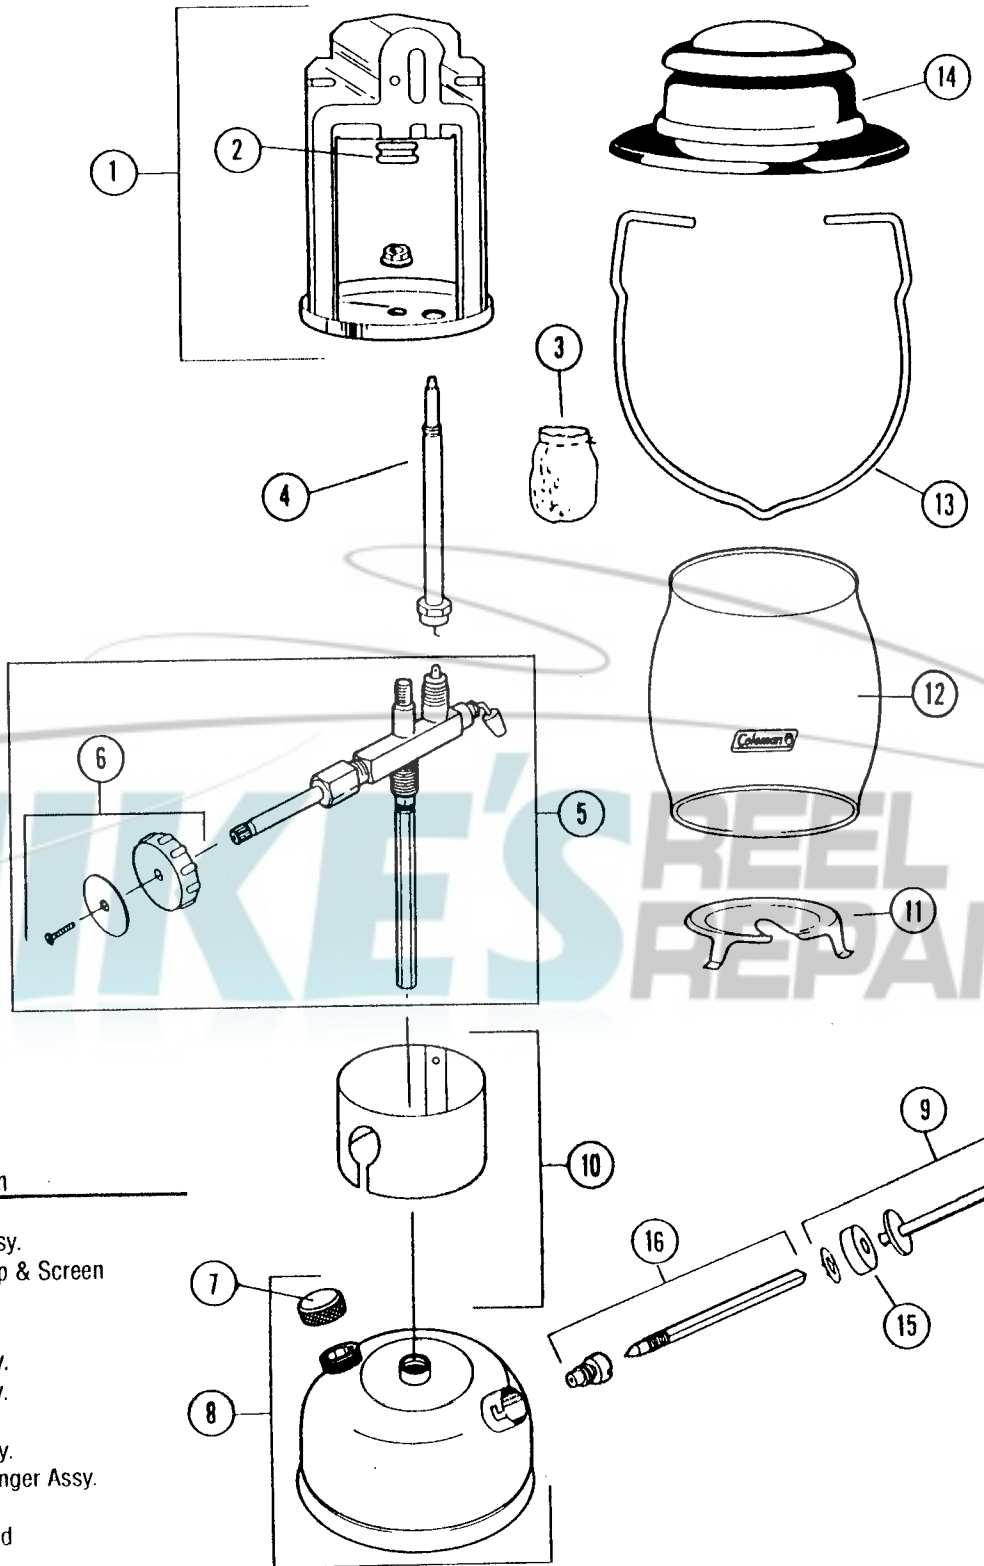

Model 635B721

Parts List

No.	Part No.	Description
1	635-3265	Burner Assy.
2	635-3155	Burner Cap & Screen
3	1111	Mantle
4	635-5891	Generator
5	635A6565	Valve Assy.
6	R407A149J	Knob Assy.
7	220C1401	Fuel Cap
8	635-1595	Fount Assy.
9	242M5305	Pump Plunger Assy.
10	635-5271	Collar
11	635-1151	Heat Shield
12	690-0581	Globe
13	635B4231	Bail Handle
14	639A4851	Ventilator
15	216-5091	Pump Leather
16	200-6381	Check Valve & Stem Assy.