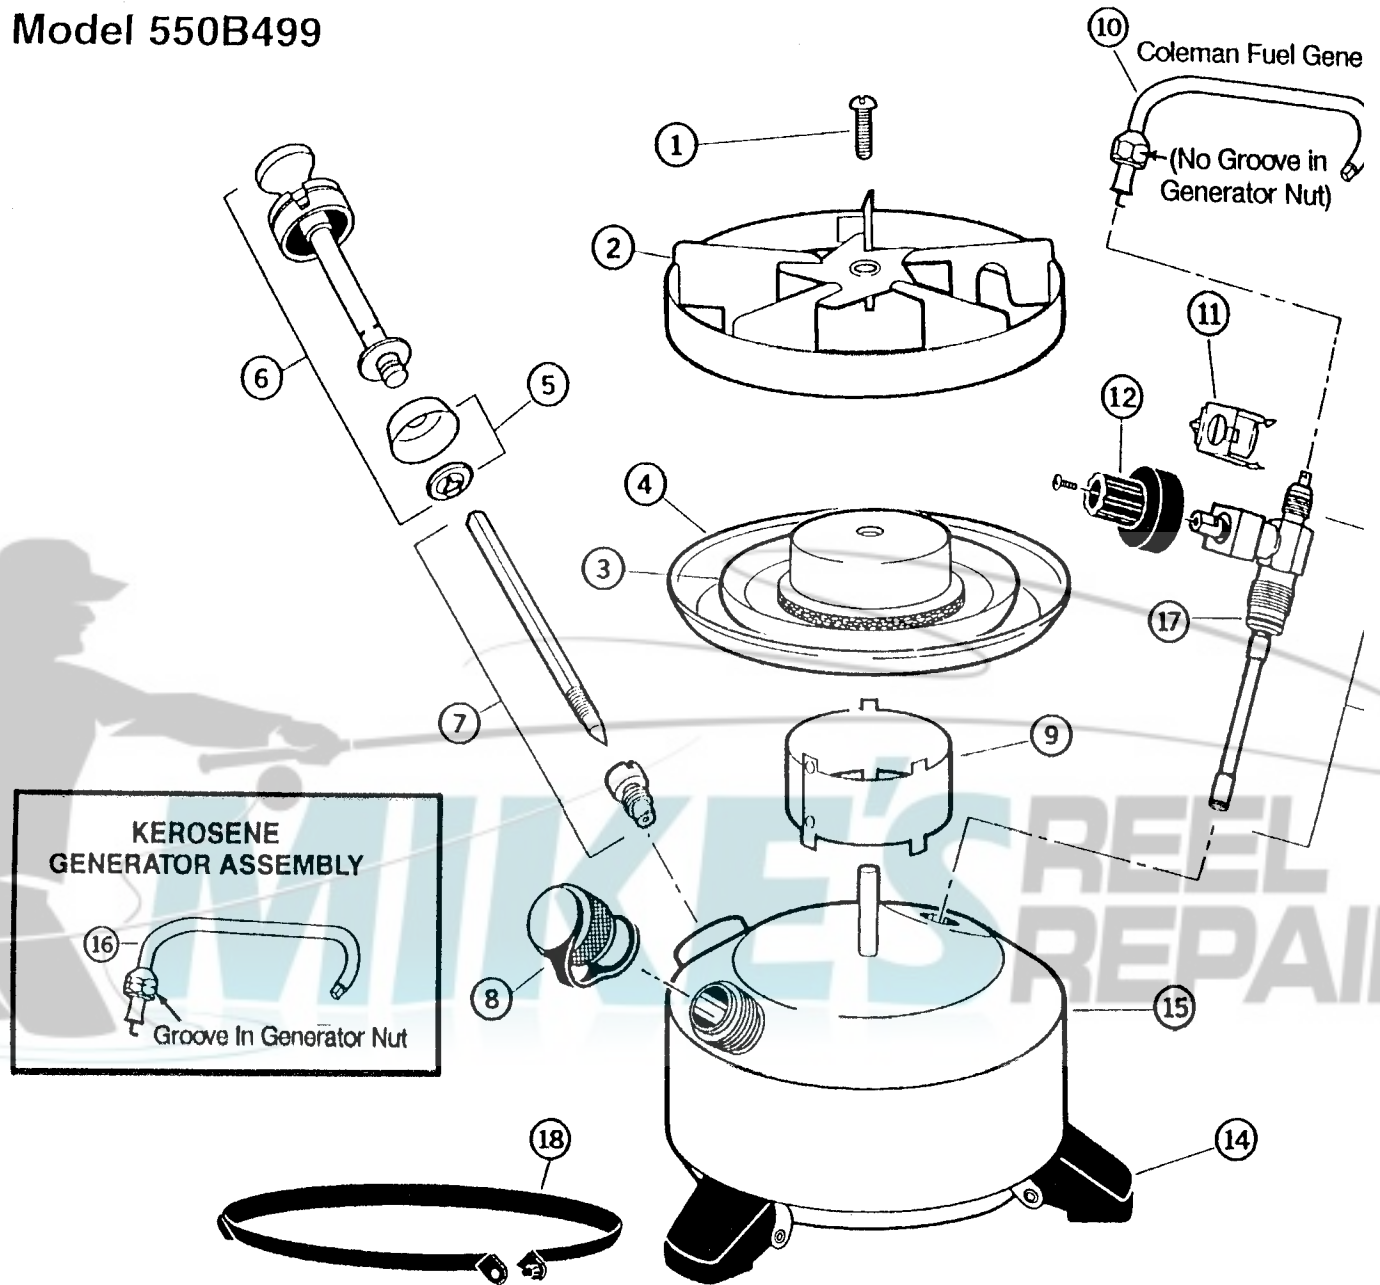

Model 550B499

Parts List

No.	Part No.	Description	No.	Part No.	Description
1	550-8321	Screw	10	550-2891	Generator Complete (Coleman Fuel)
2	550-3655	Grate	11	321C6011	Spring Clip
3	550-3751	Burner Bowl Assembly	12	550A6491	Knob & Screw
4	550A4605	Heat Shield	13	550-6565	Valve Assembly
5	639-1091	Pump Cup & Nut	14	550-3001	Leg, Ring & Rivet
6	400E5203	Pump Plunger Complete	15	550-1595	Tank
7	400-6381	Air Stem & Check Valve	16	550-2901	Generator Complete (Kerosene)
8	222-1401	Filler Cap & Lanyard	17	5410-1341	"O" Ring (set of 2)
9	550-4895	Collar	18	550-2005	Leveling Ring