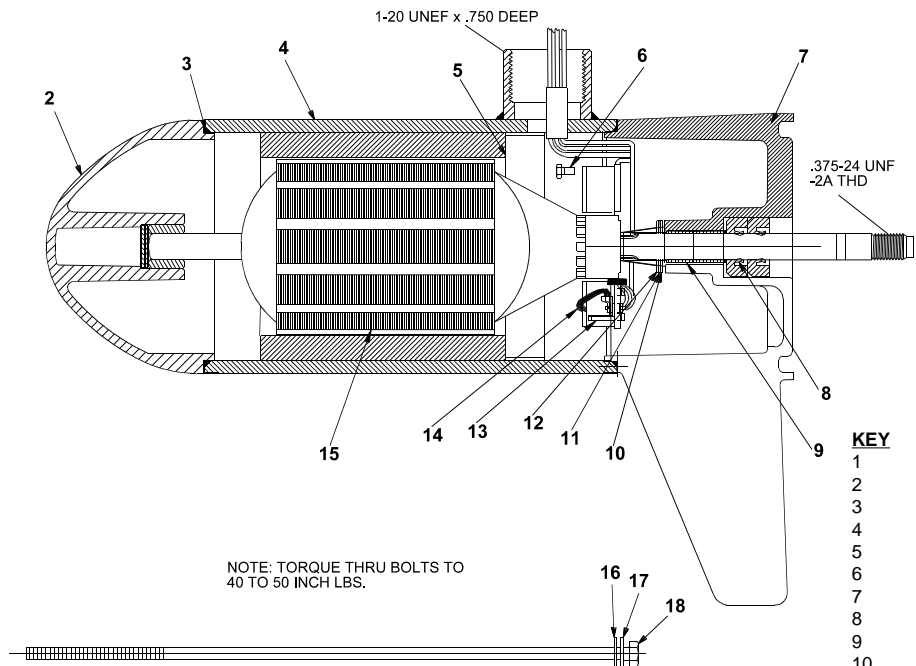

MotorGuide® REPAIR PARTS

Model:
550

BRUTE 550

SPECIFICATIONS:

Year of Intro	1996
Thrust	50 LBS
Volts	12/24VDC
Amp Draw	0 to 34 amps
Mount	20 Bow
Speeds	10 Fwd/Rev

**MIKE'S
REEL
REPAIRS**

- ▶ PARTS AND SERVICE
- ▶ ROD & REEL REPAIRS
- ▶ TROLLING MOTORS
- ▶ MAIL ORDERS
- ▶ WARRANTY CENTRE
FOR MOST MAJOR BRANDS

108 - 31060 Peardomville Rd., Abbotsford, BC V2T 6K5
 PH: 604.855.1119 FAX: 604-855.4090
 TOLL FREE: 1.888.404.1119
 orders@mikesreelrepair.com
 www.mikesreelrepair.com

LOWER UNIT BREAKDOWN

Model:
550

KEY	QTY	DESCRIPTION	PART NO.
1	X	MOTOR	BF397-02
2	1	NOSE CAP	JF3212-01
3	2	O RING SEAL	MR217-01
4	1	HOUSING ASY	JF3210-01
5	1	RETAINER	JF233-01
6	2	BRUSH CARD SCREW	MR228-01
7	1	COMM CAP	BF3205-01
8	2	SHAFT SEAL	MR223-01
9	1	BEARING	MR206-01
10	1	NYLATRON WASHER	MR226-01
11	1	WASHER	MR227-01
12	1	E RING	MR219-01
13	2	BRUSH SPRINGS	MR214-02
14	1	BRUSH ASY LESS SPRING	BF3201-01
15	1	ARMATURE 3.5"	KF3207-01
16	4	STATIC SEAL	MR222-01
17	4	THRU BOLT WASHER	MR216-01
18	2	THRU BOLT	MR218-02