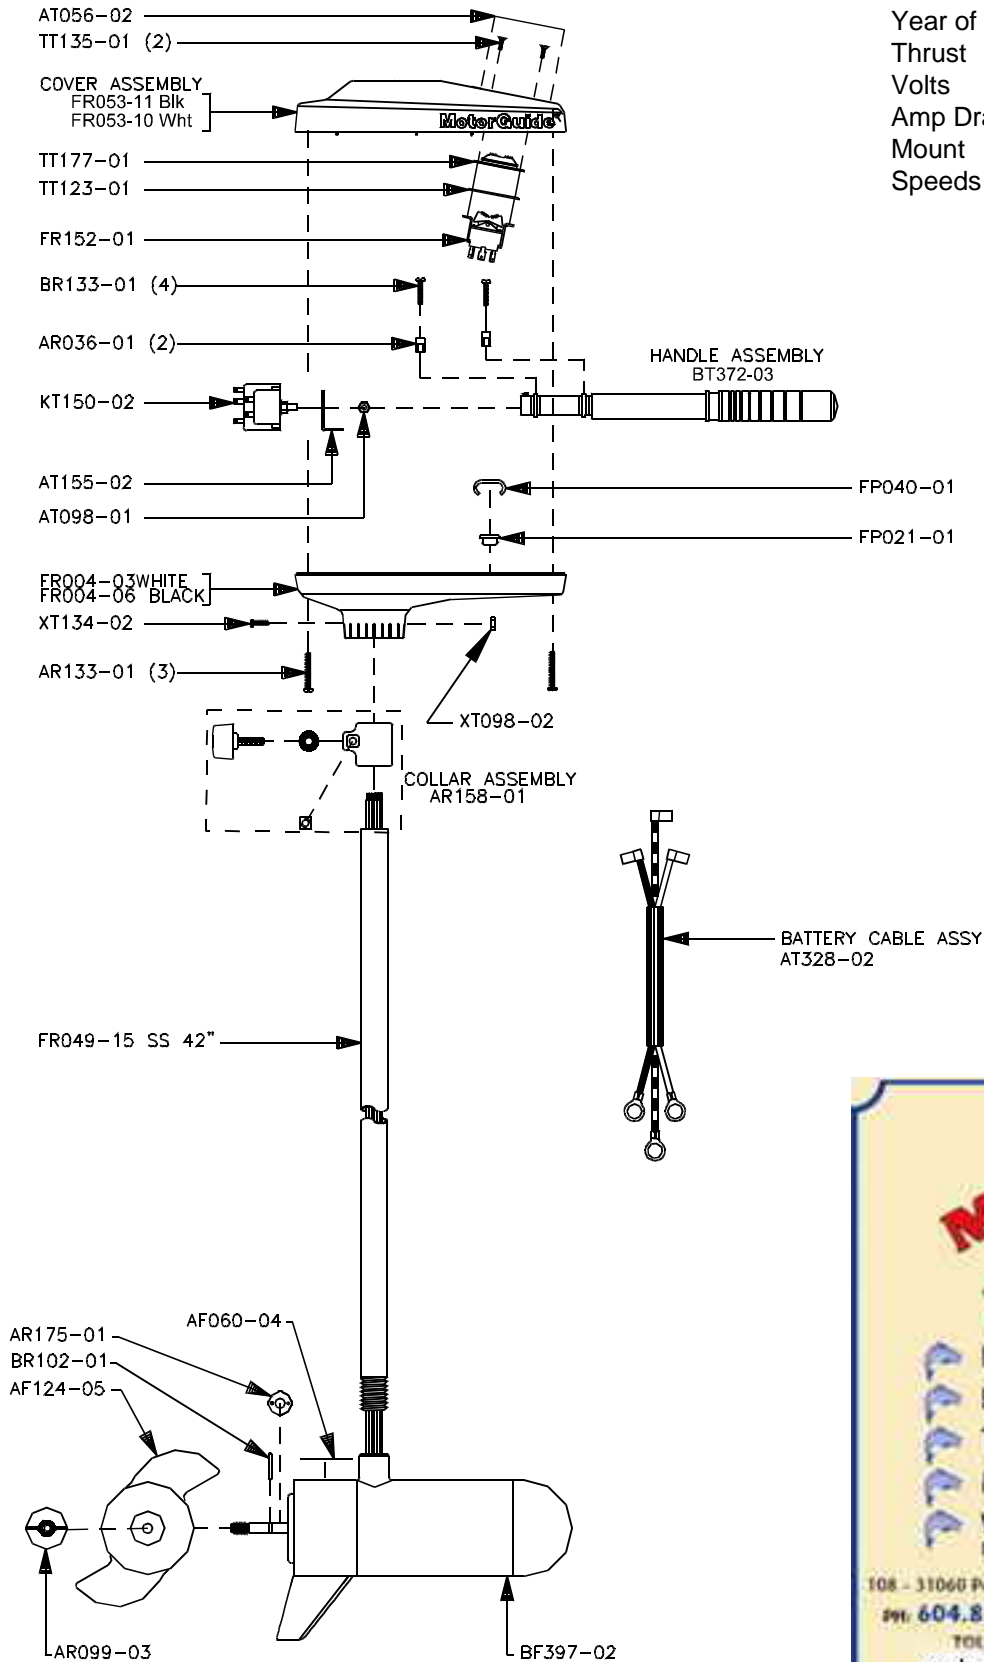

MotorGuide® REPAIR PARTS

Model:
550

BRUTE 550

SPECIFICATIONS:

Year of Intro	1996
Thrust	50 LBS
Volts	12/24VDC
Amp Draw	0 to 34 amps
Mount	20 Bow
Speeds	10 Fwd/Rev

**MIKE'S
REEL
REPAIRS**

- ▶ PARTS AND SERVICE
- ▶ ROD & REEL REPAIRS
- ▶ TROLLING MOTORS
- ▶ MAIL ORDERS
- ▶ WARRANTY CENTRE
FOR MOST MAJOR BRANDS

108 - 31060 Peardomville Rd., Abbotsford, BC V2T 6K5
 PH: 604.855.1119 FAX: 604-855.4090
 TOLL FREE: 1.888.404.1119
 orders@mikesreelrepair.com
 www.mikesreelrepair.com

LOWER UNIT BREAKDOWN

Model:
550

KEY	QTY	DESCRIPTION	PART NO.
1	X	MOTOR	BF397-02
2	1	NOSE CAP	JF3212-01
3	2	O RING SEAL	MR217-01
4	1	HOUSING ASY	JF3210-01
5	1	RETAINER	JF233-01
6	2	BRUSH CARD SCREW	MR228-01
7	1	COMM CAP	BF3205-01
8	2	SHAFT SEAL	MR223-01
9	1	BEARING	MR206-01
10	1	NYLATRON WASHER	MR226-01
11	1	WASHER	MR227-01
12	1	E RING	MR219-01
13	2	BRUSH SPRINGS	MR214-02
14	1	BRUSH ASY LESS SPRING	BF3201-01
15	1	ARMATURE 3.5"	KF3207-01
16	4	STATIC SEAL	MR222-01
17	4	THRU BOLT WASHER	MR216-01
18	2	THRU BOLT	MR218-02