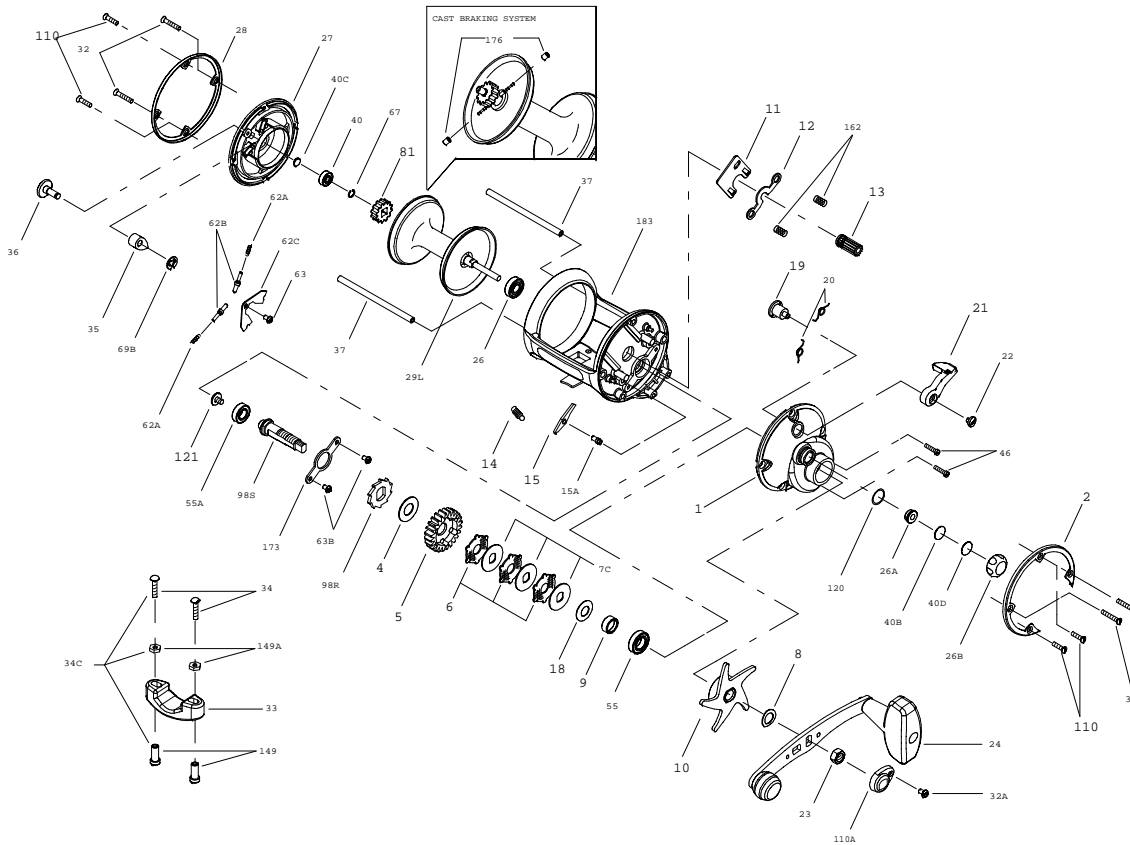

PARTS LIST FOR MODELS 545GS AND 555GS

<u>KEY NO.</u>	<u>DESCRIPTION</u>	<u>PART NO.</u>
1	Right Side Plate	001 555
2	Right Side Ring	002 555
4	Fiber Washer	004 060
5	Main Gear (545 only)	005 525MAG
	Main Gear (555 only)	005N555
6	Friction Drag Washer (3 req.)	006 525MAG
7C	Metal Drag Washer (3 req.)	086 049L
8	Tension Spring Washer	008 060
9	Spacing Sleeve	009 555

<u>KEY NO.</u>	<u>DESCRIPTION</u>	<u>PART NO.</u>
10	Drag Star	010 555
11	Eccentric Jack	011 555
12	Pinion Yoke	012 555
13	Pinion Gear (545 only)	013 545
	Pinion Gear (555 only)	013 555
14	Dog Spring	014 330
15	Dog	015 340
15A	Dog Pin	158N555
18	Tension Spring Washer	018 505