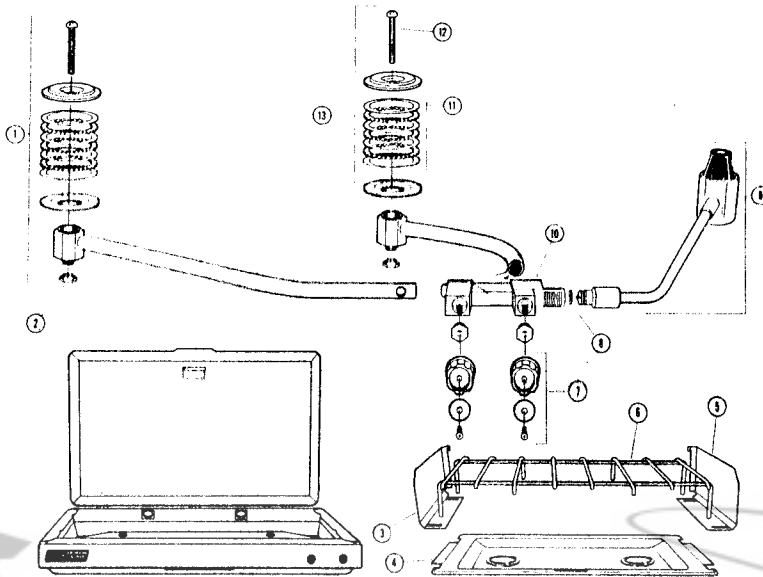

## 5430-700

Coleman Propane Camp Stove  
Specifications:

Model 5430-700

- |   |           |                      |
|---|-----------|----------------------|
| ① | 5430-5271 | Burner Assy. LEFT    |
| ② | 1201-731  | Nut                  |
| ③ | 5430-3411 | Wind Baffle LEFT     |
| ④ | 5430-1501 | Cook Top             |
| ⑤ | 5430-3401 | Wind Baffle RIGHT    |
| ⑥ | 5430-5401 | Grate Assy.          |
| ⑦ | 5410-5291 | Valve Knob Assy.     |
| ⑧ | 5410-1341 | O-Ring               |
| ⑨ | 5430-5541 | Regulator Assy.      |
| ⑩ | 5430-5301 | Valve Assy. Complete |
| ⑪ | 5430-3461 | Burner Ring Set      |
| ⑫ | 1147B1020 | Screw × 2            |
| ⑬ | 5430-5261 | Burner Assy. RIGHT   |