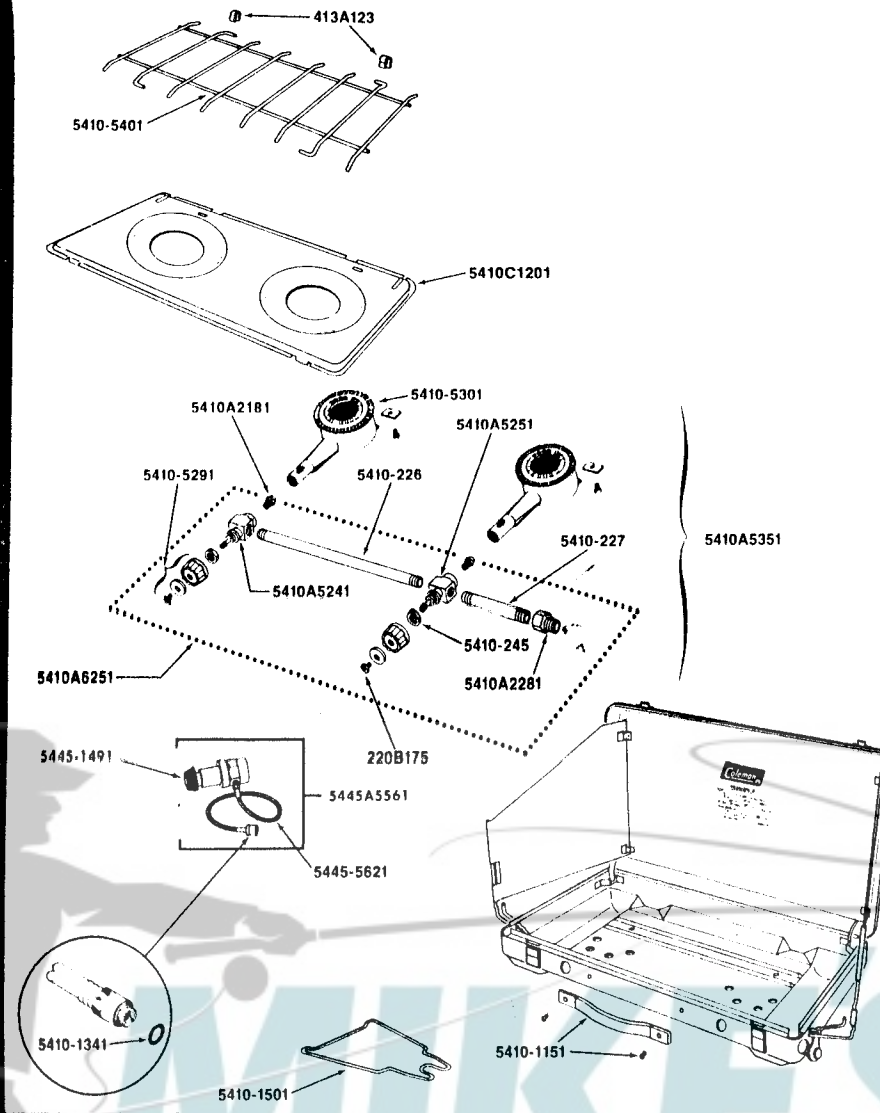

STOVES

5410-700
5410-708

Coleman Propane Camp St
Specifications:

MODEL 5410-708
(Discontinued)

Model	Finish (Enamel)	Distance Between Centers	OVERALL DIMENSIONS		
			Height	Length	Width
5410-700	Light & Dark Green	11"	4"	20½"	12"
5410-708	Dark Green				

Part No.	Description	Part No.	Description
8B207	Enamel, Dark Green	5410A5351	Complete Burner Assembly N/A
220B175	Screw	5410A6251	Manifold Assembly N/A
413A123	Grate Clip	5410C1201	Stove Top (Includes Two 413A123 Grate Clips)
5410-1151	Handle and Screws	5445-1491	Regulator Knob
5410-1341	#6 "O" Ring (Hose Ass'y.)	5445-5621	Hose Assembly
5410-1501	Bottle Support	5445A5561	Regulator Assembly Complete
5410-222	"O" Ring (Valve Stem) Not Shown		
5410-226	Long Pipe		
5410-227	Short Pipe		
5410-245	Nut		
5410-5291	Valve Wheel Package		
5410-5301	Burner N/A		
5410-5401	Grate		
5410A2181	Gas Tip and Screen		
5410A2281	Coupling		
5410A5241	Valve Ass'y., Left		
5410A5251	Valve Ass'y., Right		