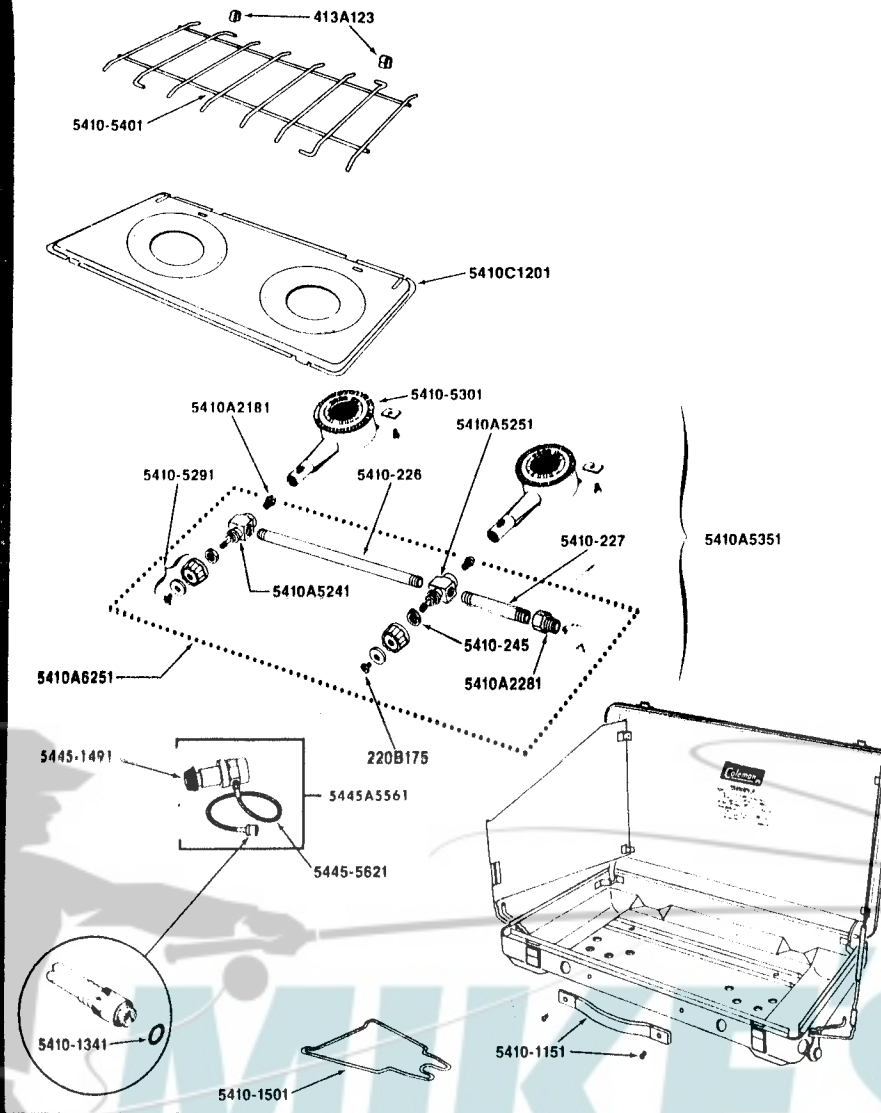

STOVES

5410-700
5410-708

Coleman Propane Camp St
Specifications:

MODEL 5410-708
(Discontinued)

| Model | Finish (Enamel) | Distance Between Centers | OVERALL DIMENSIONS | | |
|----------|--------------------|--------------------------|--------------------|--------|-------|
| | | | Height | Length | Width |
| 5410-700 | Light & Dark Green | 11" | 4" | 20½" | 12" |
| 5410-708 | Dark Green | | | | |

| Part No. | Description | Part No. | Description |
|-----------|---------------------------------|-----------|--|
| 8B207 | Enamel, Dark Green | 5410A5351 | Complete Burner Assembly N/A |
| 220B175 | Screw | 5410A6251 | Manifold Assembly N/A |
| 413A123 | Grate Clip | 5410C1201 | Stove Top (Includes Two 413A123 Grate Clips) |
| 5410-1151 | Handle and Screws | 5445-1491 | Regulator Knob |
| 5410-1341 | #6 "O" Ring (Hose Ass'y.) | 5445-5621 | Hose Assembly |
| 5410-1501 | Bottle Support | 5445A5561 | Regulator Assembly Complete |
| 5410-222 | "O" Ring (Valve Stem) Not Shown | | |
| 5410-226 | Long Pipe | | |
| 5410-227 | Short Pipe | | |
| 5410-245 | Nut | | |
| 5410-5291 | Valve Wheel Package | | |
| 5410-5301 | Burner N/A | | |
| 5410-5401 | Grate | | |
| 5410A2181 | Gas Tip and Screen | | |
| 5410A2281 | Coupling | | |
| 5410A5241 | Valve Ass'y., Left | | |
| 5410A5251 | Valve Ass'y., Right | | |