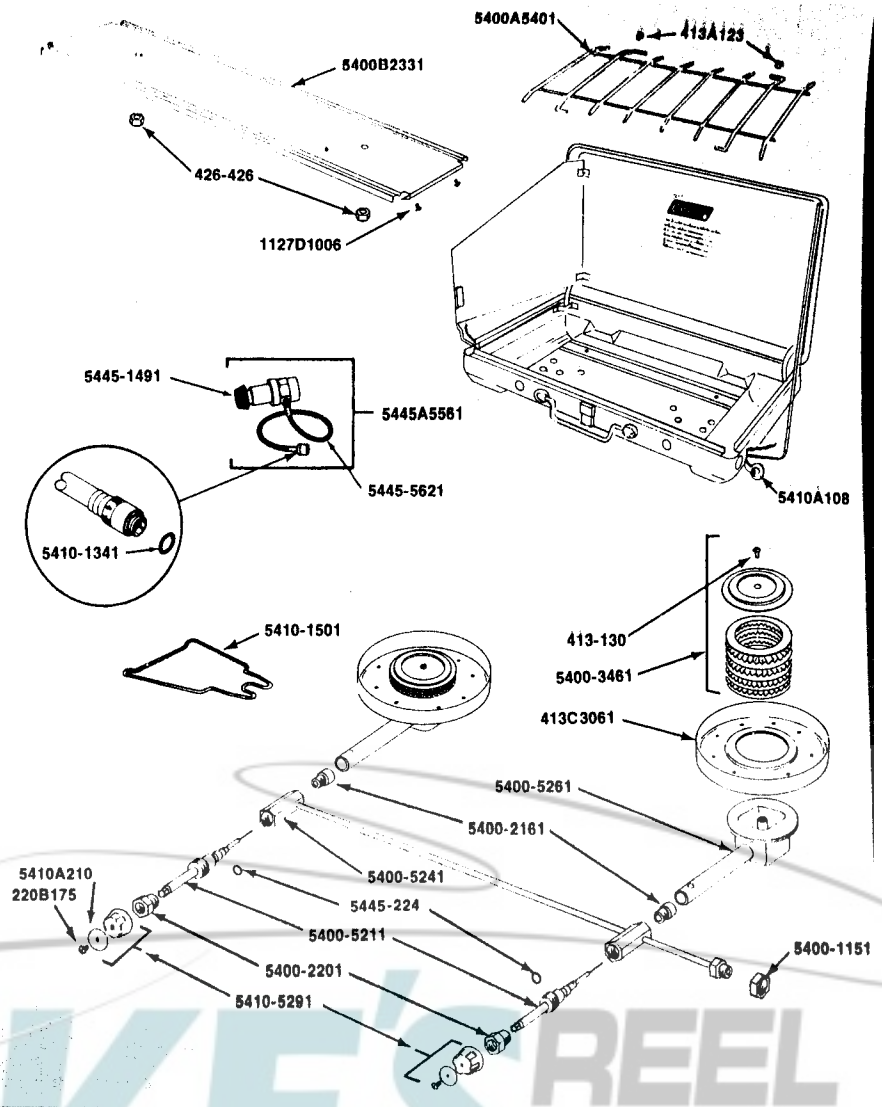

## 5400A708, A700

Coleman Standard Propane  
Camp Stove  
Specifications:

MODEL 5400A700

Model	Finish (Enamel)	Distance Between Centers	OVERALL DIMENSIONS		
			Height	Length	Width
5400A700	Fount Green	11"	4"	20½"	12"
5400A708	Dark Green				

- 88207 Enamel, Dark Green. . . . . A708
- 88242 Lacquer, Fount Green . . . . . A700
- 220B175 Screw, Self Tapping
- 413 - 130 Screw
- 413A123 Grate Clip
- 413C3061 Burner Bowl
- 426 - 426 Pal Nut
- 1127D1006 Screw
- 5400 - 1151 Lock Nut
- 5400 - 2161 Gas Tip
- 5400 - 2201 Valve Nut
- 5400 - 3461 Cap & Fillers
- 5400 - 5211 Valve Stem Assy.

- 5400 - 5241 Valve Body Assy.
- 5400 - 5261 Burner Body Assy.
- 5400A5401 Grate
- 5400B2331 Burner Bracket
- 5410 - 1341 O Ring
- 5410 - 1501 Bottle Support
- 5410 - 5291 Valve Knob Assy.
- 5410A108 Dust Cover
- 5418 - 210 Disc
- 5445 - 1491 Knob, Regulator
- 5445 - 224 Quad Ring, Valve Stem
- 5445 - 5621 Hose Assy. Regulator
- 5445A5561 Regulator