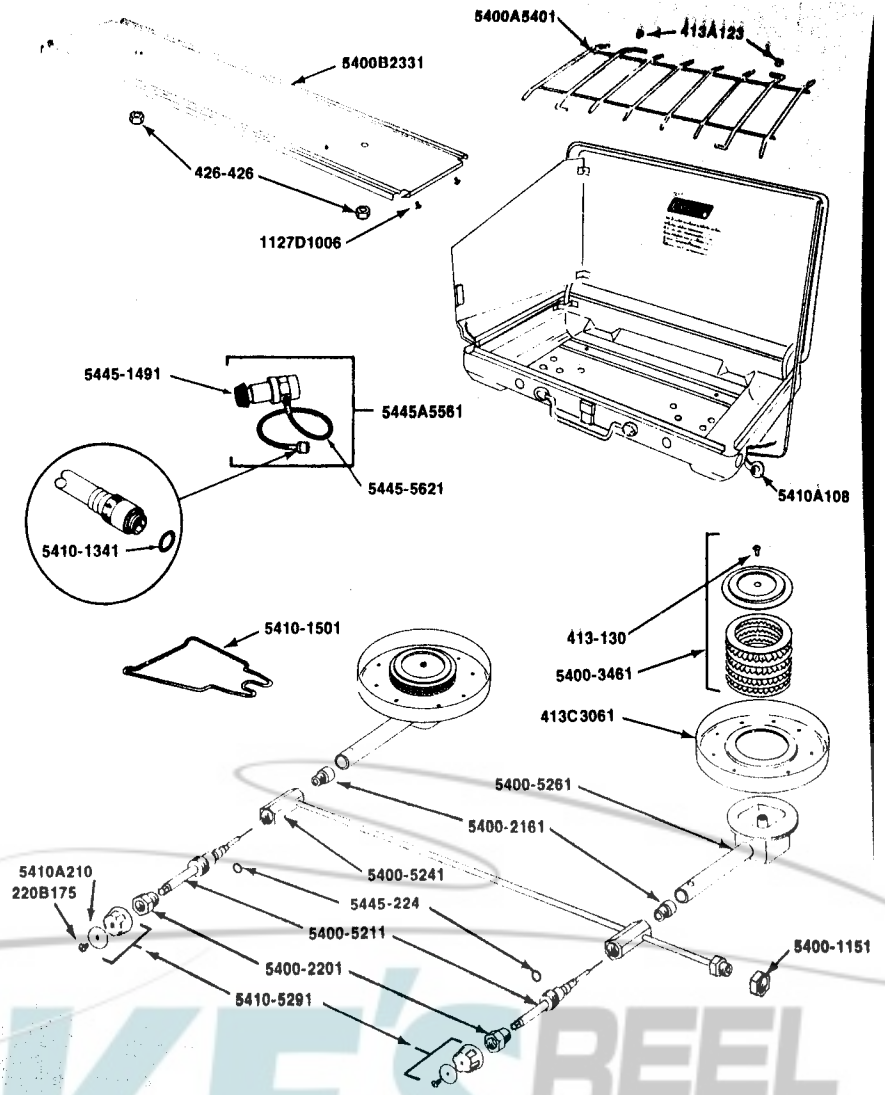

STOVES

5400A708, A700

Coleman Standard Propane
Camp Stove
Specifications:

MODEL 5400A700

Model	Finish (Enamel)	Distance Between Centers	OVERALL DIMENSIONS		
			Height	Length	Width
5400A700	Fount Green	11"	4"	20½"	12"
5400A708	Dark Green				

- 88207 Enamel, Dark Green. A708
- 88242 Lacquer, Fount Green A700
- 220B175 Screw, Self Tapping
- 413 - 130 Screw
- 413A123 Grate Clip
- 413C3061 Burner Bowl
- 426 - 426 Pal Nut
- 1127D1006 Screw
- 5400 - 1151 Lock Nut
- 5400 - 2161 Gas Tip
- 5400 - 2201 Valve Nut
- 5400 - 3461 Cap & Fillers
- 5400 - 5211 Valve Stem Assy.

- 5400 - 5241 Valve Body Assy.
- 5400 - 5261 Burner Body Assy.
- 5400A5401 Grate
- 5400B2331 Burner Bracket
- 5410 - 1341 O Ring
- 5410 - 1501 Bottle Support
- 5410 - 5291 Valve Knob Assy.
- 5410A108 Dust Cover
- 5418 - 210 Disc
- 5445 - 1491 Knob, Regulator
- 5445 - 224 Quad Ring, Valve Stem
- 5445 - 5621 Hose Assy. Regulator
- 5445A5561 Regulator