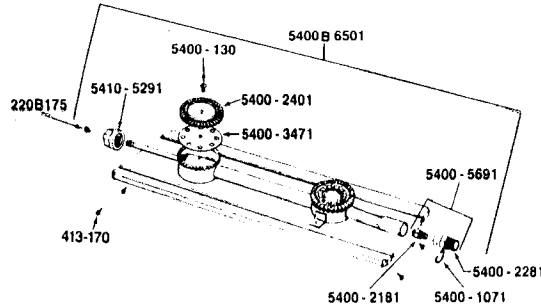

STOVES

5400-708

Coleman Propane Camp Stove
Specifications:

MODEL	FINISH (ENAMEL)	DISTANCE BETWEEN CENTERS	OVERALL DIMENSIONS		
			HEIGHT	LENGTH	WIDTH
5400-708	Dark Green	10 1/4"	4"	21 1/2"	12 3/4"

8B207 Enamel, Dark Green
220B175 Screw, Valve Wheel
413-170 Screw
413A123 Grate Clip
5400-1071 Clip
5400-130 Screw
5400-2181 Gas Tip and Screen
5400-2281 Coupling
5400-2401 Burner Head
5400-3471 Burner Plate
5400-5401 Grate

5400-5691 Gas Tip Assembly
5400B6501 Burner Assembly Complete N/A
5410-1341 "O" Ring
5410-1501 Bottle Support
5410-5291 Valve Wheel Assembly
5445-1491 Knob, Regulator
5445-5621 Hose Assembly
5445A5561 Regulator and Hose Assembly