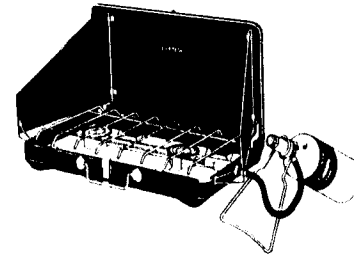

STOVES

5400-708

Coleman Propane Camp Stove
Specifications:

MODEL	FINISH (ENAMEL)	DISTANCE BETWEEN CENTERS	OVERALL DIMENSIONS		
			HEIGHT	LENGTH	WIDTH
5400-708	Dark Green	10 1/4"	4"	21 1/2"	12 3/4"

8B207 Enamel, Dark Green
220B175 Screw, Valve Wheel
413-170 Screw
413A123 Grate Clip
5400-1071 Clip
5400-130 Screw
5400-2181 Gas Tip and Screen
5400-2281 Coupling
5400-2401 Burner Head
5400-3471 Burner Plate
5400-5401 Grate

5400-5691 Gas Tip Assembly
5400B6501 Burner Assembly Complete N/A
5410-1341 "O" Ring
5410-1501 Bottle Support
5410-5291 Valve Wheel Assembly
5445-1491 Knob, Regulator
5445-5621 Hose Assembly
5445A5561 Regulator and Hose Assembly