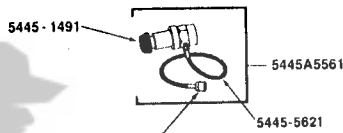

STOVES

5400-708

Coleman Propane Camp Stove
Specifications:

MODEL	FINISH (ENAMEL)	DISTANCE BETWEEN CENTERS	OVERALL DIMENSIONS		
			HEIGHT	LENGTH	WIDTH
5400-708	Dark Green	10 1/4"	4"	21 1/2"	12 3/4"

8B207 Enamel, Dark Green
220B175 Screw, Valve Wheel
413-170 Screw
413A123 Grate Clip
5400-1071 Clip
5400-130 Screw
5400-2181 Gas Tip and Screen
5400-2281 Coupling
5400-2401 Burner Head
5400-3471 Burner Plate
5400-5401 Grate

5400-5691 Gas Tip Assembly
5400B6501 Burner Assembly Complete N/A
5410-1341 "O" Ring
5410-1501 Bottle Support
5410-5291 Valve Wheel Assembly
5445-1491 Knob, Regulator
5445-5621 Hose Assembly
5445A5561 Regulator and Hose Assembly