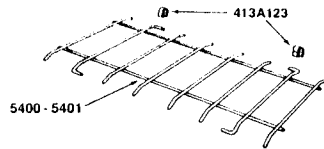

STOVES

5400-708

Coleman Propane Camp Stove
Specifications:

MODEL	FINISH (ENAMEL)	DISTANCE BETWEEN CENTERS	OVERALL DIMENSIONS		
			HEIGHT	LENGTH	WIDTH
5400-708	Dark Green	10 1/4"	4"	21 1/2"	12 3/4"

8B207 Enamel, Dark Green
220B175 Screw, Valve Wheel
413-170 Screw
413A123 Grate Clip
5400-1071 Clip
5400-130 Screw
5400-2181 Gas Tip and Screen
5400-2281 Coupling
5400-2401 Burner Head
5400-3471 Burner Plate
5400-5401 Grate

5400-5691 Gas Tip Assembly
5400B6501 Burner Assembly Complete N/A
5410-1341 "O" Ring
5410-1501 Bottle Support
5410-5291 Valve Wheel Assembly
5445-1491 Knob, Regulator
5445-5621 Hose Assembly
5445A5561 Regulator and Hose Assembly