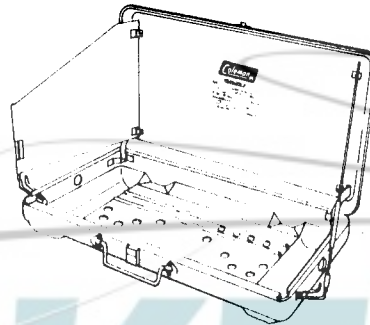

STOVES

5400-708

Coleman Propane Camp Stove
Specifications:

MODEL	FINISH (ENAMEL)	DISTANCE BETWEEN CENTERS	OVERALL DIMENSIONS		
			HEIGHT	LENGTH	WIDTH
5400-708	Dark Green	10 1/4"	4"	21 1/2"	12 3/4"

8B207 Enamel, Dark Green
220B175 Screw, Valve Wheel
413-170 Screw
413A123 Grate Clip
5400-1071 Clip
5400-130 Screw
5400-2181 Gas Tip and Screen
5400-2281 Coupling
5400-2401 Burner Head
5400-3471 Burner Plate
5400-5401 Grate

5400-5691 Gas Tip Assembly
5400B6501 Burner Assembly Complete N/A
5410-1341 "O" Ring
5410-1501 Bottle Support
5410-5291 Valve Wheel Assembly
5445-1491 Knob, Regulator
5445-5621 Hose Assembly
5445A5561 Regulator and Hose Assembly