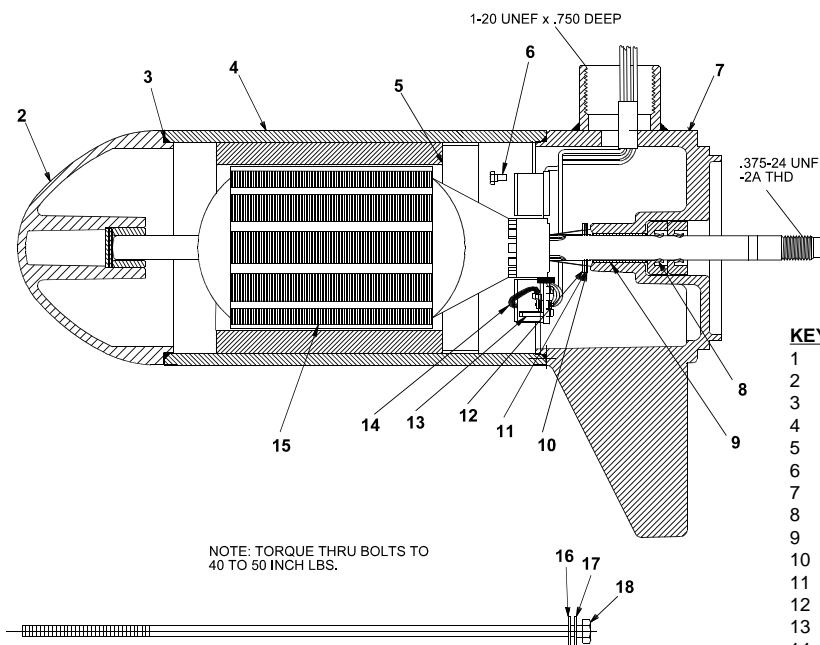

MotorGuide® REPAIR PARTS

Model:

536

SPECIFICATIONS:

Year of Intro	2000
Thrust	36LBS
Volts	12VDC
Amp Draw	0 to 48 amps
Mount	15 Bow
Speeds	5 Fwd/2 Rev

PARTS ORDERING & TECH ASSISTANCE

MIKE'S REEL REPAIRS

- PARTS AND SERVICE
- ROD & REEL REPAIRS
- TROLLING MOTORS
- MAIL ORDERS
- WARRANTY CENTRE FOR MOST MAJOR BRANDS

108 - 31060 Peardonville Rd., Abbotsford, BC V2T 6K5
 PH: 604.855.1119 FAX: 604-855.4090
 TOLL FREE: 1.888.404.1119
 orders@mikesreelrepair.com
 www.mikesreelrepair.com

KEY	DESCRIPTION	PART #	KEY	DESCRIPTION	PART #
1	COVER WHITE	AT053-17	15	PROP	AF124-05
	COVER BLACK	AT053-18	16	PROP NUT	AR099-01
2	ROTARY SWITCH	KT150-02	17	MOTOR	PF397-01
3	BOLT	TT134-01	18	DEPTH ADJUSTMENT COLLAR	AR051-01
4	CURVED WASHER	TT171-04	19	1/2" HOLE PLUG	FP021-03
5	NYLON LOCK NUT	XT098-02	20	GROMMET	GR019-03
6	T/H BASE WHITE	AR004-13	21	WIRE BRACKET	AT155-04
	T/H BASE BLACK	AR004-14	22	RETAINER CLAMP	AR036-01
7	SCREW #8 X 1"	LF141-04	23	5 SPEED HANDLE ASY 96-97	BT372-08
8			24	8 X 1-3/8 SCREW	AR133-01
9			25	NOMENCLATURE	KT056-26
10			26	BATTERY CABLE	BT328-03
11	42" SS H/O COLUMN	FR049-15	27	DEPTH COLLAR ASY	AR158-01
	50" SS H/O COLUMN	FR049-13	28	COLUMN SEAL	AT079-01
12	MARINE LOWER UNIT DECAL	ET060-04			
13	MONOFILAMENT WASHER	AR175-01			
14	PROP DRIVE PIN	BR102-01			

LOWER UNIT BREAKDOWN

Model:
536

KEY	QTY	DESCRIPTION	PART NO.
1	X	MOTOR	PF397-01
2	1	NOSE CAP	JF3212-01
3	2	O RING SEAL	MR217-01
4	1	HOUSING ASY	PF3210-01
5	1	RETAINER	JF233-01
6	2	BRUSH CARD SCREW	MR228-01
7	1	COM	
8	2	SHA	
9	1	BEA	
10	1	NYL	
11	1	WAS	
12	1	E RI	
13	2	BRU	
14	1	BRU	
15	1	ARM	
16	4	STA	
17	4	THR	
18	2	THR	