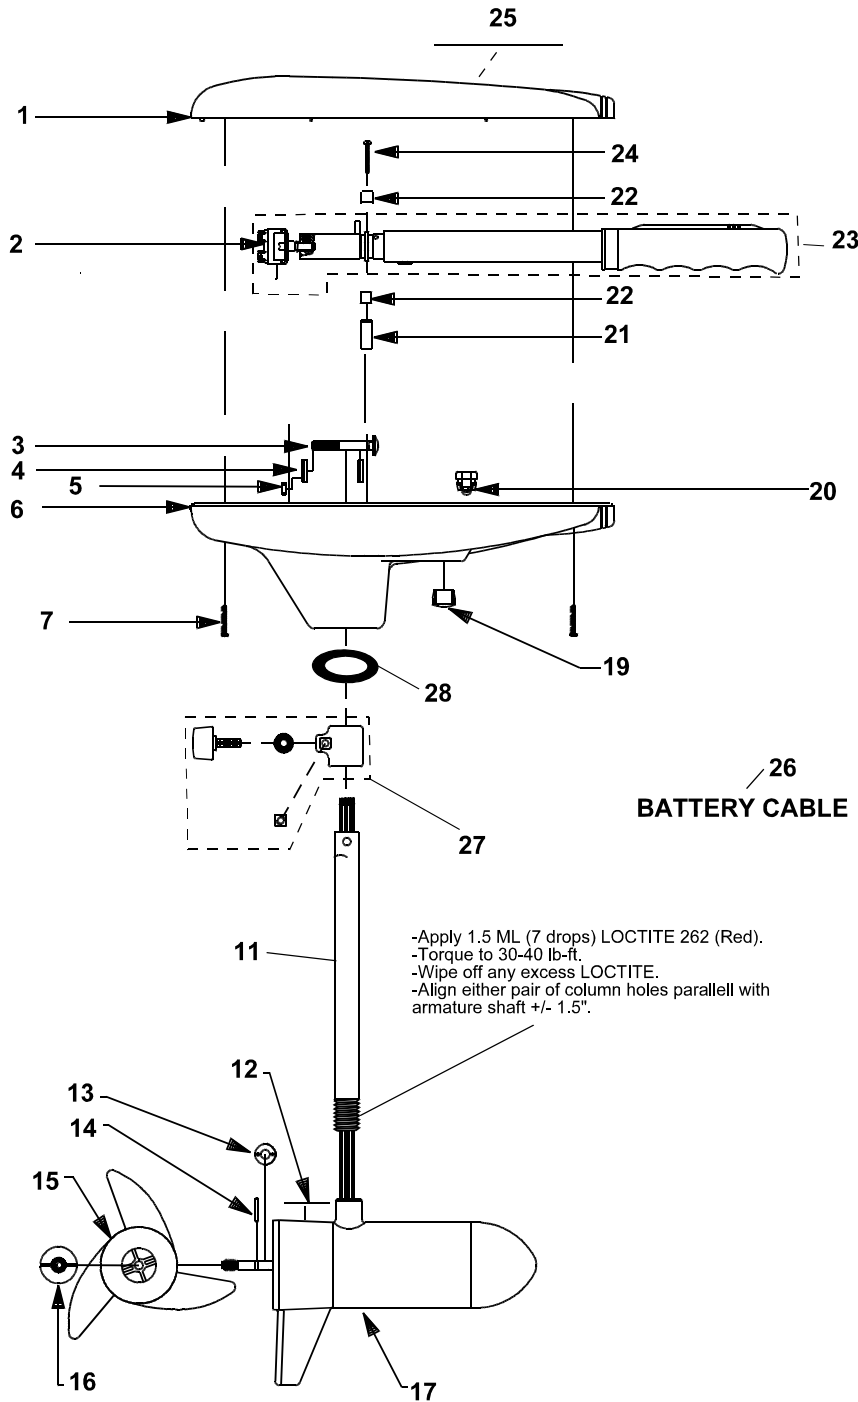

MotorGuide® REPAIR PARTS

Model:

536

SPECIFICATIONS:

Year of Intro	2000
Thrust	36LBS
Volts	12VDC
Amp Draw	0 to 48 amps
Mount	15 Bow
Speeds	5 Fwd/2 Rev

PARTS ORDERING & TECH ASSISTANCE

MIKE'S REEL REPAIRS

- PARTS AND SERVICE
- ROD & REEL REPAIRS
- TROLLING MOTORS
- MAIL ORDERS
- WARRANTY CENTRE FOR MOST MAJOR BRANDS

108 - 31060 Peardonville Rd., Abbotsford, BC V2T 6K5
 PH: 604.855.1119 FAX: 604-855.4090
 TOLL FREE: 1.888.404.1119
 orders@mikesreelrepair.com
 www.mikesreelrepair.com

KEY	DESCRIPTION	PART #	KEY	DESCRIPTION	PART #
1	COVER WHITE	AT053-17	15	PROP	AF124-05
	COVER BLACK	AT053-18	16	PROP NUT	AR099-01
2	ROTARY SWITCH	KT150-02	17	MOTOR	PF397-01
3	BOLT	TT134-01	18	DEPTH ADJUSTMENT COLLAR	AR051-01
4	CURVED WASHER	TT171-04	19	1/2" HOLE PLUG	FP021-03
5	NYLON LOCK NUT	XT098-02	20	GROMMET	GR019-03
6	T/H BASE WHITE	AR004-13	21	WIRE BRACKET	AT155-04
	T/H BASE BLACK	AR004-14	22	RETAINER CLAMP	AR036-01
7	SCREW #8 X 1"	LF141-04	23	5 SPEED HANDLE ASY 96-97	BT372-08
8			24	8 X 1-3/8 SCREW	AR133-01
9			25	NOMENCLATURE	KT056-26
10			26	BATTERY CABLE	BT328-03
11	42" SS H/O COLUMN	FR049-15	27	DEPTH COLLAR ASY	AR158-01
	50" SS H/O COLUMN	FR049-13	28	COLUMN SEAL	AT079-01
12	MARINE LOWER UNIT DECAL	ET060-04			
13	MONOFILAMENT WASHER	AR175-01			
14	PROP DRIVE PIN	BR102-01			

LOWER UNIT BREAKDOWN

Model:
536

KEY	QTY	DESCRIPTION	PART NO.
1	X	MOTOR	PF397-01
2	1	NOSE CAP	JF3212-01
3	2	O RING SEAL	MR217-01
4	1	HOUSING ASY	PF3210-01
5	1	RETAINER	JF233-01
6	2	BRUSH CARD SCREW	MR228-01
7	1	COM	
8	2	SHA	
9	1	BEA	
10	1	NYL	
11	1	WAS	
12	1	E RI	
13	2	BRU	
14	1	BRU	
15	1	ARM	
16	4	STA	
17	4	THR	
18	2	THR	