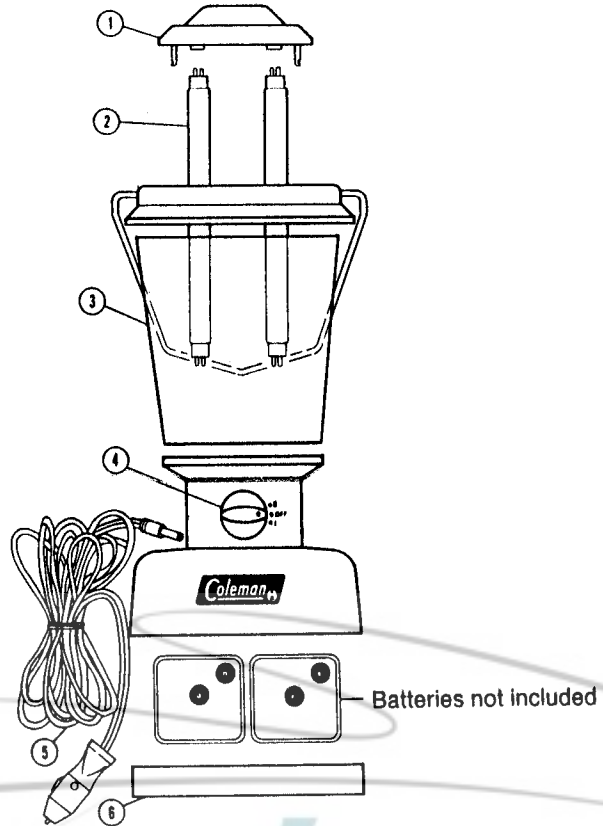

ELECTRIC LIGHTS AND SPOTLIGHTS

5355-700
Fluorescent Lantern

Model 5355-700

- ① 5355-5011 Upper Top Cover
- ② 5355-1131 Fluorescent Tubes
- ③ 5355-1141 Globe
- ④ 5355-1121 Knob
- ⑤ 5355-5201 12 Volt Cord
- ⑥ 5355-1011 Battery Cover