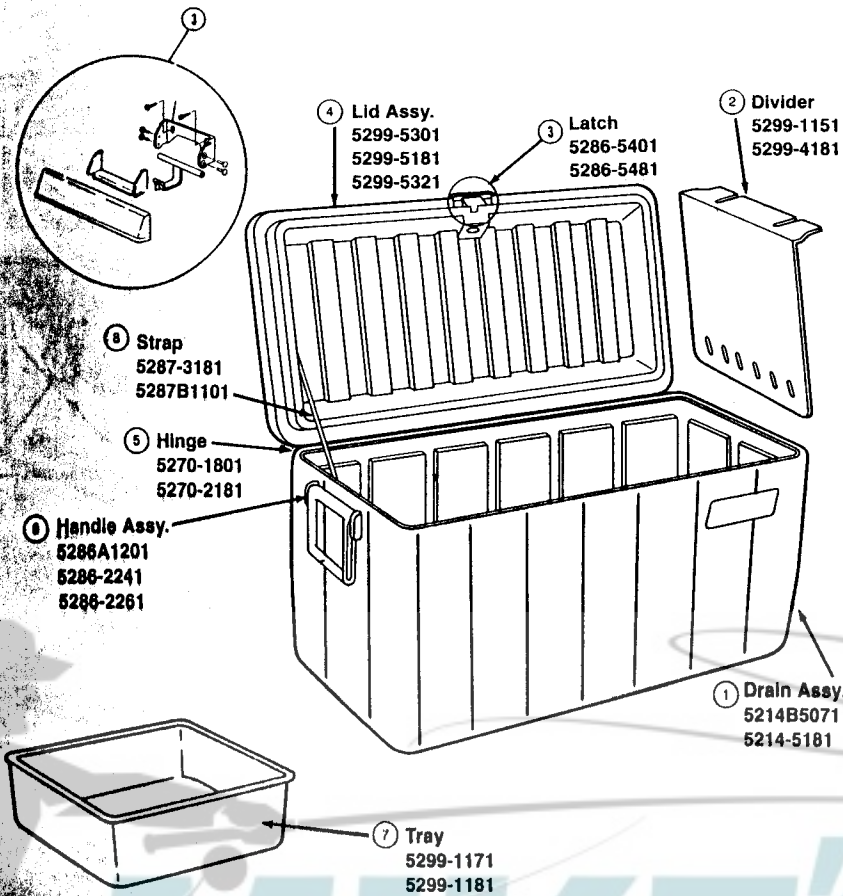

COOLERS

5299
5299A
PolyLite® 100

Model 5299A

Model	Color			Outside Dimensions	Capacity
	706	700	702		
5299	Blue		Cream	35 $\frac{1}{2}$ " x 16 $\frac{1}{2}$ " x 16 $\frac{1}{2}$ "	100 Qts.
5299A	Lt. Blue	Green		35 $\frac{1}{2}$ " x 16 $\frac{1}{2}$ " x 16 $\frac{1}{2}$ "	100 Qts.

① 5214B5071	Drain Assy., White	5299	⑥ 5286A1201	Handle Assy., White	5299
5214-5181	Drain Assy., Grey	5299A	5286-2241	Handle Assy., Green	5299A
② 5299-1151	Divider, White	5299	5286-2261	Handle Assy., Lt. Blue	5299A
5299-4181	Divider, Grey	5299A	⑦ 5299-1171	Tray, White	5299
③ 5286-5401	Latch Pkg., White	5299	5299-1181	Tray, Grey	5299A
5286-5481	Latch, Grey	5299A	⑧ 5287-3181	Strap, Grey	5299A
④ 5299-5301	Lid Assy., White	5299	5287B1101	Strap, White	5299
5299-5181	Lid Assy., Grey	5299A			
5299-5321	Lid Assy., Cream	5299-702			
⑤ 5270-1801	Hinge (Pkg. 2), White	5299			
5270-2181	Hinge (Pkg. 2), Grey	5299A			