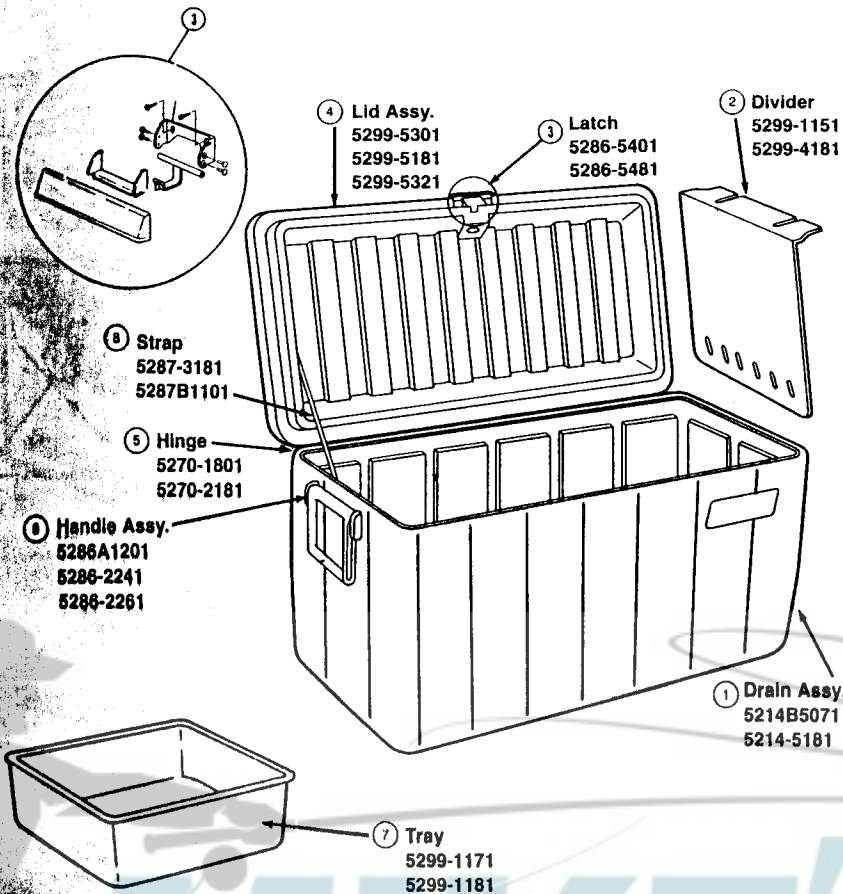

# COOLERS

5299  
5299A  
PolyLite® 100

Model 5299A

Model	Color			Outside Dimensions	Capacity
	706	700	702		
5299	Blue		Cream	35 $\frac{1}{2}$ " x 16 $\frac{1}{2}$ " x 16 $\frac{1}{2}$ "	100 Qts.
5299A	Lt. Blue	Green		35 $\frac{1}{2}$ " x 16 $\frac{1}{2}$ " x 16 $\frac{1}{2}$ "	100 Qts.

① 5214B5071	Drain Assy., White	5299	⑥ 5286A1201	Handle Assy., White	5299
5214-5181	Drain Assy., Grey	5299A	5286-2241	Handle Assy., Green	5299A
② 5299-1151	Divider, White	5299	5286-2261	Handle Assy., Lt. Blue	5299A
5299-4181	Divider, Grey	5299A	⑦ 5299-1171	Tray, White	5299
③ 5286-5401	Latch Pkg., White	5299	5299-1181	Tray, Grey	5299A
5286-5481	Latch, Grey	5299A	⑧ 5287-3181	Strap, Grey	5299A
④ 5299-5301	Lid Assy., White	5299	5287B1101	Strap, White	5299
5299-5181	Lid Assy., Grey	5299A			
5299-5321	Lid Assy., Cream	5299-702			
⑤ 5270-1801	Hinge (Pkg. 2), White	5299			
5270-2181	Hinge (Pkg. 2), Grey	5299A			