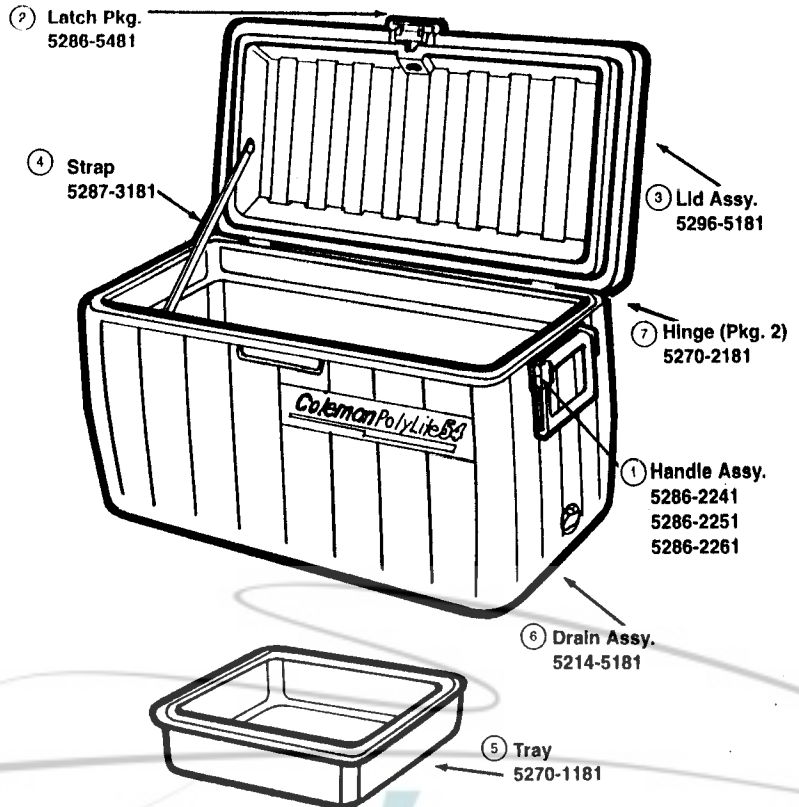

COOLERS

5296

PolyLite® 54

Model 5296

Model	Color			Outside Dimensions	Capacity
	705	706	700		
5296	Burgundy	Lt. Blue	Green	25½" x 13¾" x 16½"	54 Qts.

- ① 5286-2241 Handle Assy., Green
5286-2251 Handle Assy., Burgundy
5286-2261 Handle Assy., Lt. Blue
- ② 5286-5481 Latch Pkg., Grey
- ③ 5296-5181 Lid Assy., Grey
- ④ 5287-3181 Strap, Grey
- ⑤ 5270-1181 Tray, Grey
- ⑥ 5214-5181 Drain Assy., Grey
- ⑦ 5270-2181 Hinge (Pkg. 2), Grey