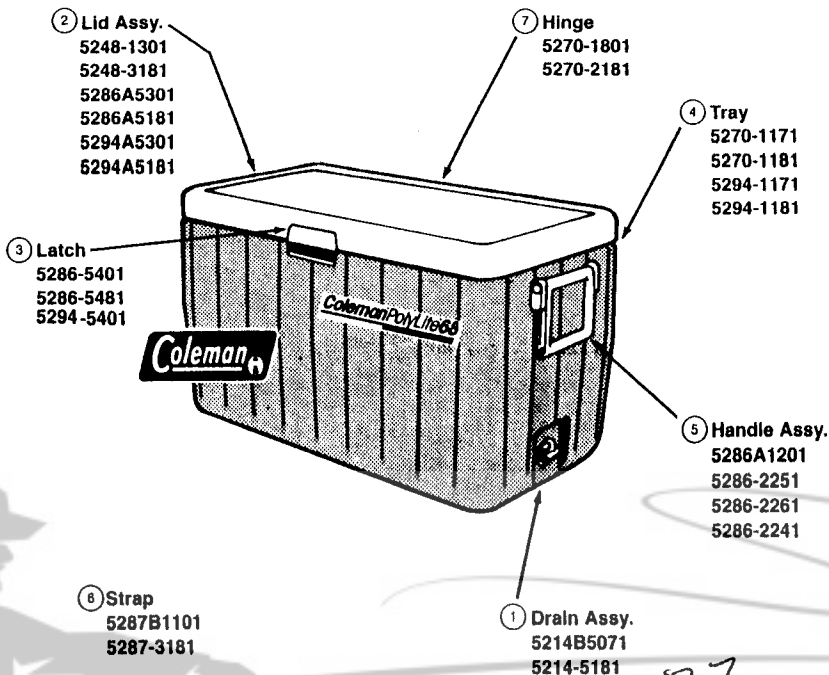

# COOLERS

5248A  
5286A  
5286B  
5286C  
5294A  
5294B

PolyLite® 48 & 68

Model	Color				Outside Dimensions	Capacity
	700	703	705	706		
5248A	Green		Burgundy	Lt. Blue	25½" x 13⅞" x 14¾"	48 Qts.
5286A		Red		Blue	25½" x 13⅞" x 14¾"	48 Qts.
5286B		Red		Blue	25½" x 13⅞" x 14¾"	48 Qts.
5286C			Burgundy	Lt. Blue	25½" x 13⅞" x 14¾"	48 Qts.
5294A		Red		Blue	29⅞" x 15⅞" x 16"	68 Qts.
5294B	Green		Burgundy	Lt. Blue	29⅞" x 15⅞" x 16"	68 Qts.

① 5214B5071 Drain Assy., White	5286A, 5286B, 5294A	④ 5270-1171 Tray, White	5286A, 5286B
5214-5181 Drain Assy., Grey	5248A, 5286C, 5294B	5270-1181 Tray, Grey	5286C
1107E101 Screw	all models	5294-1171 Tray, White	5294A
② 5248-1301 Lid Assy., White	5248A	5294-1181 Tray, Grey	5294B
5248-3181 Lid Assy., Grey	5248A	⑤ 5286A1201 Handle Assy., White	5286A, 5286B, 5294A
5286A5301 Lid Assy., White	5286A, 5286B	5286-2251 Handle Assy., Burgundy	5286A, 5286C, 5294B
5286A5181 Lid Assy., Grey	5286C	5286-2261 Handle Assy., Lt. Blue	5248A, 5286C, 5294B
5294A5301 Lid Assy., White	5294A	5286-2241 Handle Assy., Green	5248A, 5294B
5294A5181 Lid Assy., Grey	5294B	⑥ 5287B1101 Strap, White	5286A, 5286B, 5294A
③ 5286-5401 Latch, White (snap down)	5286B, 5294A	5287-3181 Strap, Grey	5248A, 5286C, 5294B
5286-5481 Latch, Grey (snap down)	5286C, 5294B	⑦ 5270-1801 Hinge, White	5286A, 5286B, 5294A
5294-5401 Latch, White (slide type)	5286A, 5294A	5270-2181 Hinge, Grey	5248A, 5286C, 5294B