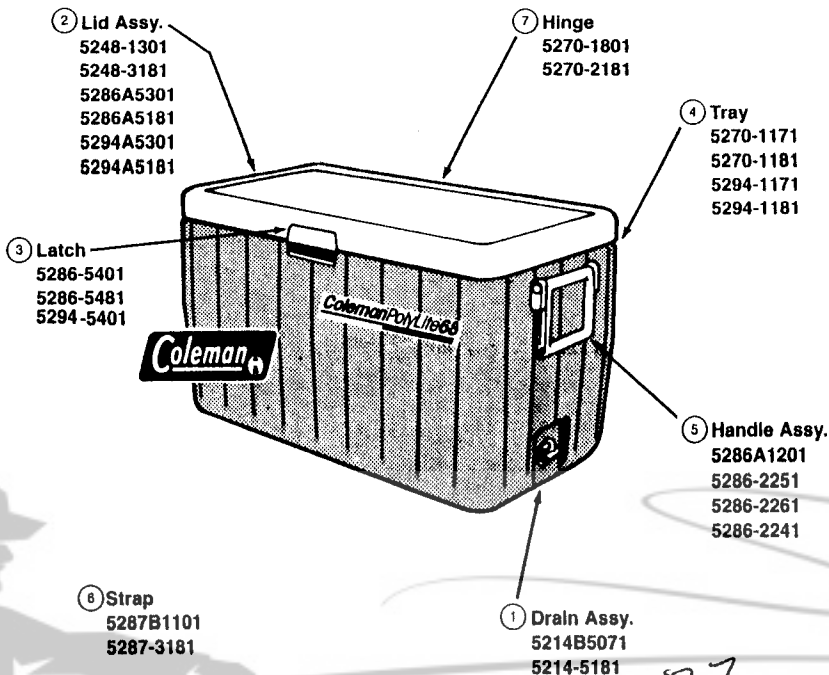

COOLERS

5248A
5286A
5286B
5286C
5294A
5294B

PolyLite® 48 & 68

Model	Color				Outside Dimensions	Capacity
	700	703	705	706		
5248A	Green		Burgundy	Lt. Blue	25½" x 13⅞" x 14¾"	48 Qts.
5286A		Red		Blue	25½" x 13⅞" x 14¾"	48 Qts.
5286B		Red		Blue	25½" x 13⅞" x 14¾"	48 Qts.
5286C			Burgundy	Lt. Blue	25½" x 13⅞" x 14¾"	48 Qts.
5294A		Red		Blue	29⅞" x 15⅞" x 16"	68 Qts.
5294B	Green		Burgundy	Lt. Blue	29⅞" x 15⅞" x 16"	68 Qts.

① 5214B5071 Drain Assy., White	5286A, 5286B, 5294A	④ 5270-1171 Tray, White	5286A, 5286B
5214-5181 Drain Assy., Grey	5248A, 5286C, 5294B	5270-1181 Tray, Grey	5286C
1107E101 Screw	all models	5294-1171 Tray, White	5294A
② 5248-1301 Lid Assy., White	5248A	5294-1181 Tray, Grey	5294B
5248-3181 Lid Assy., Grey	5248A	⑤ 5286A1201 Handle Assy., White	5286A, 5286B, 5294A
5286A5301 Lid Assy., White	5286A, 5286B	5286-2251 Handle Assy., Burgundy	5248A, 5286C, 5294B
5286A5181 Lid Assy., Grey	5286C	5286-2261 Handle Assy., Lt. Blue	5248A, 5286C, 5294B
5294A5301 Lid Assy., White	5294A	5286-2241 Handle Assy., Green	5248A, 5294B
5294A5181 Lid Assy., Grey	5294B	⑥ 5287B1101 Strap, White	5286A, 5286B, 5294A
③ 5286-5401 Latch, White (snap down)	5286B, 5294A	5287-3181 Strap, Grey	5248A, 5286C, 5294B
5286-5481 Latch, Grey (snap down)	5286C, 5294B	⑦ 5270-1801 Hinge, White	5286A, 5286B, 5294A
5294-5401 Latch, White (slide type)	5286A, 5294A	5270-2181 Hinge, Grey	5248A, 5286C, 5294B