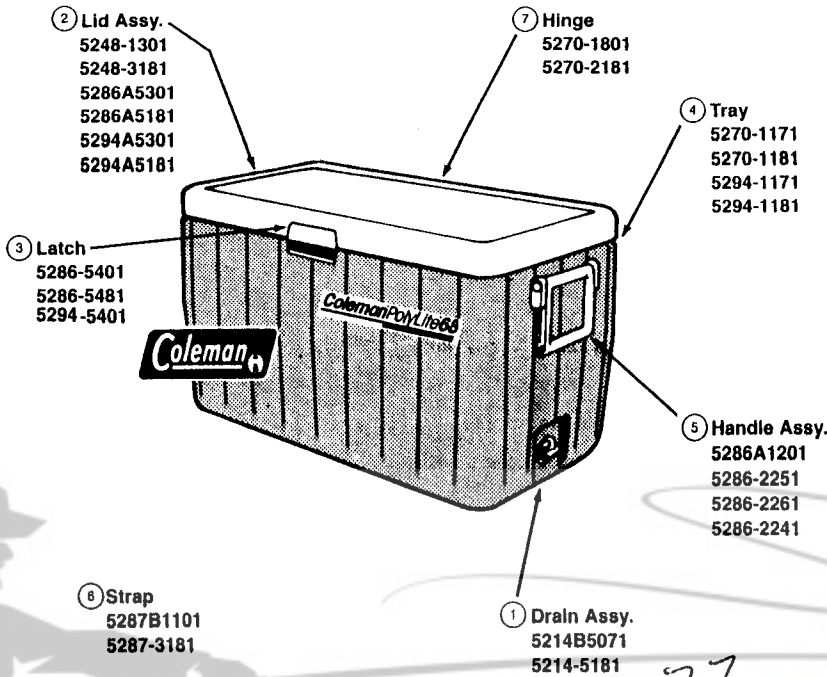

# COOLERS

5248A  
5286A  
5286B  
5286C  
5294A  
5294B

PolyLite® 48 & 68

Model	Color				Outside Dimensions	Capacity
	700	703	705	706		
5248A	Green		Burgundy	Lt. Blue	25½" x 13⅞" x 14¾"	48 Qts.
5286A		Red		Blue	25½" x 13⅞" x 14¾"	48 Qts.
5286B		Red		Blue	25½" x 13⅞" x 14¾"	48 Qts.
5286C			Burgundy	Lt. Blue	25½" x 13⅞" x 14¾"	48 Qts.
5294A		Red		Blue	29⅞" x 15⅞" x 16"	68 Qts.
5294B	Green		Burgundy	Lt. Blue	29⅞" x 15⅞" x 16"	68 Qts.

① 5214B5071 Drain Assy., White	5286A, 5286B, 5294A	④ 5270-1171 Tray, White	5286A, 5286B
5214-5181 Drain Assy., Grey	5248A, 5286C, 5294B	5270-1181 Tray, Grey	5286C
1107E101 Screw	all models	5294-1171 Tray, White	5294A
② 5248-1301 Lid Assy., White	5248A	5294-1181 Tray, Grey	5294B
5248-3181 Lid Assy., Grey	5248A	⑤ 5286A1201 Handle Assy., White	5286A, 5286B, 5294A
5286A5301 Lid Assy., White	5286A, 5286B	5286-2251 Handle Assy., Burgundy	5248A, 5286C, 5294B
5286A5181 Lid Assy., Grey	5286C	5286-2261 Handle Assy., Lt. Blue	5248A, 5286C, 5294B
5294A5301 Lid Assy., White	5294A	5286-2241 Handle Assy., Green	5248A, 5294B
5294A5181 Lid Assy., Grey	5294B	⑥ 5287B1101 Strap, White	5286A, 5286B, 5294A
③ 5286-5401 Latch, White (snap down)	5286B, 5294A	5287-3181 Strap, Grey	5248A, 5286C, 5294B
5286-5481 Latch, Grey (snap down)	5286C, 5294B	⑦ 5270-1801 Hinge, White	5286A, 5286B, 5294A
5294-5401 Latch, White (slide type)	5286A, 5294A	5270-2181 Hinge, Grey	5248A, 5286C, 5294B