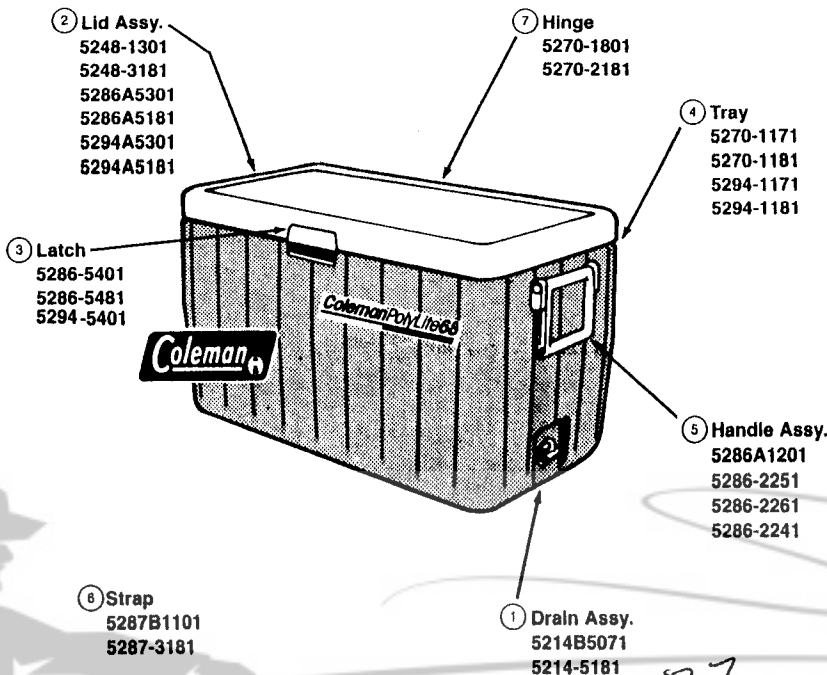

# COOLERS

5248A  
5286A  
5286B  
5286C  
5294A  
5294B

PolyLite® 48 & 68

Model	Color				Outside Dimensions	Capacity
	700	703	705	706		
5248A	Green		Burgundy	Lt. Blue	25½" x 13⅞" x 14¾"	48 Qts.
5286A		Red		Blue	25½" x 13⅞" x 14¾"	48 Qts.
5286B		Red		Blue	25½" x 13⅞" x 14¾"	48 Qts.
5286C			Burgundy	Lt. Blue	25½" x 13⅞" x 14¾"	48 Qts.
5294A		Red		Blue	29⅞" x 15⅞" x 16"	68 Qts.
5294B	Green		Burgundy	Lt. Blue	29⅞" x 15⅞" x 16"	68 Qts.

① 5214B5071 Drain Assy., White	5286A, 5286B, 5294A	④ 5270-1171 Tray, White	5286A, 5286B
5214-5181 Drain Assy., Grey	5248A, 5286C, 5294B	5270-1181 Tray, Grey	5286C
1107E101 Screw	all models	5294-1171 Tray, White	5294A
② 5248-1301 Lid Assy., White	5248A	5294-1181 Tray, Grey	5294B
5248-3181 Lid Assy., Grey	5248A	⑤ 5286A1201 Handle Assy., White	5286A, 5286B, 5294A
5286A5301 Lid Assy., White	5286A, 5286B	5286-2251 Handle Assy., Burgundy	5248A, 5286C, 5294B
5286A5181 Lid Assy., Grey	5286C	5286-2261 Handle Assy., Lt. Blue	5248A, 5286C, 5294B
5294A5301 Lid Assy., White	5294A	5286-2241 Handle Assy., Green	5248A, 5294B
5294A5181 Lid Assy., Grey	5294B	⑥ 5287B1101 Strap, White	5286A, 5286B, 5294A
③ 5286-5401 Latch, White (snap down)	5286B, 5294A	5287-3181 Strap, Grey	5248A, 5286C, 5294B
5286-5481 Latch, Grey (snap down)	5286C, 5294B	⑦ 5270-1801 Hinge, White	5286A, 5286B, 5294A
5294-5401 Latch, White (slide type)	5286A, 5294A	5270-2181 Hinge, Grey	5248A, 5286C, 5294B