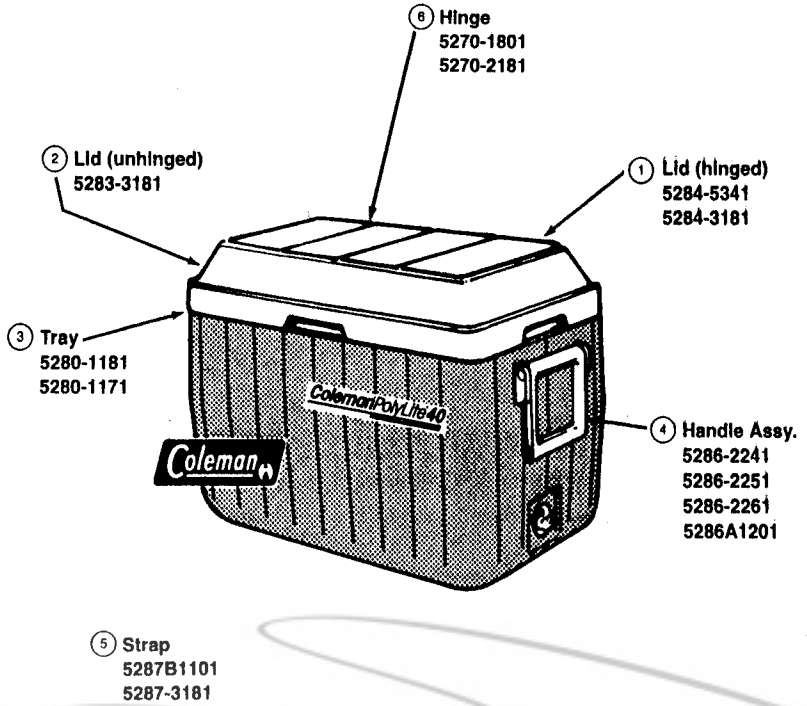

COOLERS

5284
5284A
5284B

PolyLite® 40

Model 5284B

Model	Color				Outside Dimensions	Capacity
	705	706	700	703		
5284		Blue		Red	22" x 13½" x 14¾"	40 Qts.
5284A	Burgundy	Lt. Blue	Green		22" x 13½" x 14¾"	40 Qts.
5284B	Burgundy	Lt. Blue	Green		22" x 13½" x 14¾"	40 Qts.

- ① 5284-5341 Lid (hinged), White 5284
5284-3181 Lid (hinged), Grey 5284A
- ② 5283-3181 Lid (unhinged), Grey 5284B
- ③ 5280-1181 Tray, Grey 5284A, 5284B
5280-1171 Tray, White 5284
- ④ 5286-2241 Handle Assy., Green 5284B
5286-2251 Handle Assy., Burgundy 5284A, 5284B
5286-2261 Handle Assy., Lt. Blue 5284A, 5284B
5286A1201 Handle Assy., White 5284
- ⑤ 5287B1101 Strap, White 5284
5287-3181 Strap, Grey 5284A
- ⑥ 5270-1801 Hinge, White 5284
5270-2181 Hinge, Grey 5284A