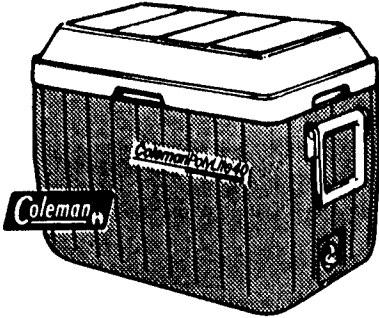

COOLERS

5284
5284A
5284B

PolyLite® 40

Model 5284B

Model	Color				Outside Dimensions	Capacity
	705	706	700	703		
5284		Blue		Red	22" x 13½" x 14¾"	40 Qts.
5284A	Burgundy	Lt. Blue	Green		22" x 13½" x 14¾"	40 Qts.
5284B	Burgundy	Lt. Blue	Green		22" x 13½" x 14¾"	40 Qts.

- ① 5284-5341 Lid (hinged), White 5284
5284-3181 Lid (hinged), Grey 5284A
- ② 5283-3181 Lid (unhinged), Grey 5284B
- ③ 5280-1181 Tray, Grey 5284A, 5284B
5280-1171 Tray, White 5284
- ④ 5286-2241 Handle Assy., Green 5284B
5286-2251 Handle Assy., Burgundy 5284A, 5284B
5286-2261 Handle Assy., Lt. Blue 5284A, 5284B
5286A1201 Handle Assy., White 5284
- ⑤ 5287B1101 Strap, White 5284
5287-3181 Strap, Grey 5284A
- ⑥ 5270-1801 Hinge, White 5284
5270-2181 Hinge, Grey 5284A