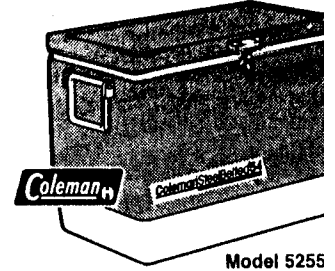

COOLERS

5254D
 5255D
 5256D
 SteelBelted® Coolers

Model	Color					Dimensions	Capacity
	700	703	705	706	707		
5254D	Green	Red	Burgundy	Blue	Platinum	24" x 15" x 12½"	40 Qts.
5255D	Green	Red	Burgundy	Blue	Platinum	24" x 15" x 15½"	54 Qts.
5256D	Green	Red	Burgundy	Blue	Platinum	29½" x 17" x 15½"	80 Qts.