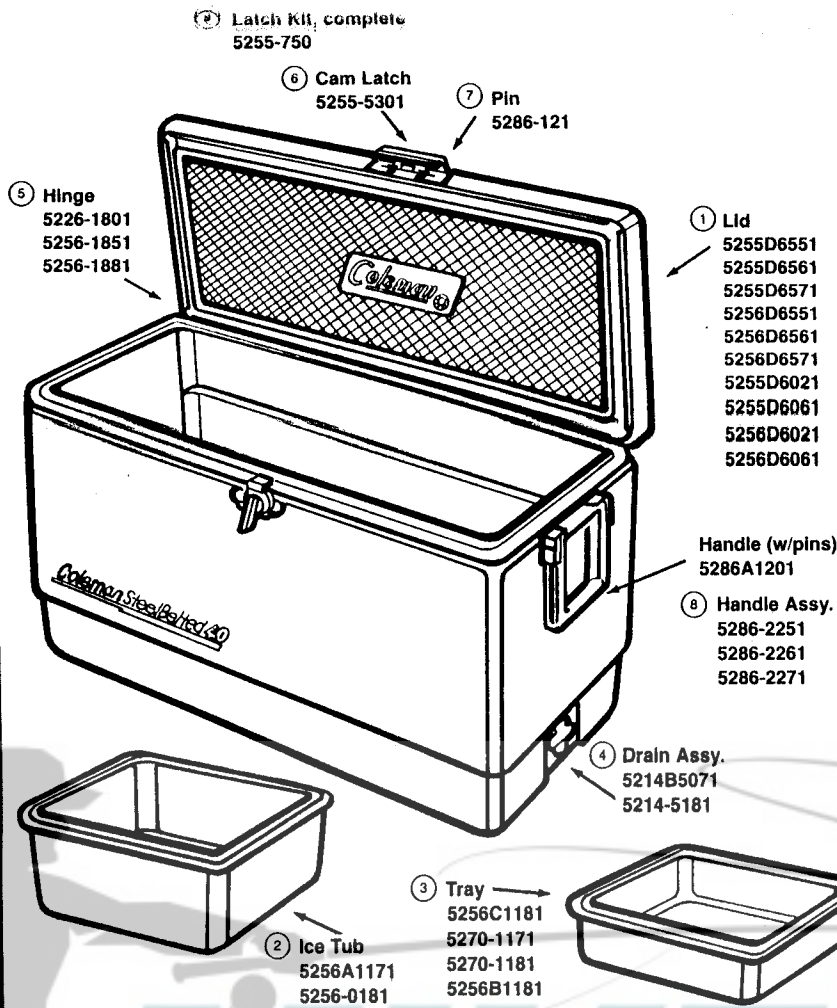

COOLERS

5254D
 5255D
 5256D
 SteelBelted® Coolers

Model	Color					Dimensions	Capacity
	700	703	705	706	707		
5254D	Green	Red	Burgundy	Blue	Platinum	24" x 15" x 12½"	40 Qts.
5255D	Green	Red	Burgundy	Blue	Platinum	24" x 15" x 15½"	54 Qts.
5256D	Green	Red	Burgundy	Blue	Platinum	29½" x 17" x 15½"	80 Qts.

- | | | | | | | |
|---|-----------|------------------------|---------------------|--|--|--|
| ① | 5255D6551 | Lid, Burgundy | 5254D, 5255D | | | |
| | 5255D6561 | Lid, Blue | 5254D, 5255D | | | |
| | 5255D6571 | Lid, Platinum | 5254D, 5255D | | | |
| | 5256D6551 | Lid, Burgundy | 5256D | | | |
| | 5256D6561 | Lid, Blue | 5256D | | | |
| | 5256D6571 | Lid, Platinum | 5256D | | | |
| | 5255D6021 | Lid, Green | 5254D, 5255D | | | |
| | 5255D6061 | Lid, Red | 5254D, 5255D | | | |
| | 5256D6021 | Lid, Green | 5256D | | | |
| | 5256D6061 | Lid, Red | 5256D | | | |
| ② | 5256A1171 | Ice Tub, White | 5256D | | | |
| | 5256-0181 | Ice Tub, Grey | 5256D | | | |
| ③ | 5256C1181 | Ice Tray, Grey | 5256D | | | |
| | 5256B1181 | Ice Tray, White | 5256D | | | |
| | 5270-1171 | Ice Tray, White | 5254D, 5255D | | | |
| | 5270-1181 | Ice Tray, Grey | 5254D, 5255D | | | |
| ④ | 5214B5071 | Drain Assy., White | 5254D, 5255D, 5256D | | | |
| | 5214-5181 | Drain Assy., Grey | 5254D, 5255D, 5256D | | | |
| ⑤ | 5226-180 | Hinge | 5254D, 5255D, 5256D | | | |
| | 5256-1851 | Hinge, White | 5256D | | | |
| | 5256-1881 | Hinge, Grey | 5256D | | | |
| ⑥ | 5255-5301 | Cam Latch | 5254D, 5255D, 5256D | | | |
| ⑦ | 5286-121 | Pin | 5254D, 5255D, 5256D | | | |
| ⑧ | 5286A1201 | Handle, White (w/pins) | 5254D, 5255D, 5256D | | | |
| | 5286-2251 | Handle Assy., Burgundy | 5254D, 5255D, 5256D | | | |
| | 5286-2261 | Handle Assy., Lt. Blue | 5254D, 5255D, 5256D | | | |
| | 5286-2271 | Handle Assy., Charcoal | 5254D, 5255D, 5256D | | | |
| ⑨ | 5255-750 | Latch Kit, complete | 5254D, 5255D, 5256D | | | |