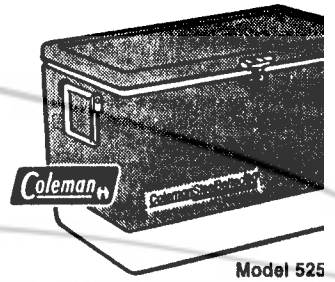

COOLERS

5254D
 5255D
 5256D
 SteelBelted® Coolers

Model	Color					Dimensions	Capacity
	700	703	705	706	707		
5254D	Green	Red	Burgundy	Blue	Platinum	24" x 15" x 12½"	40 Qts.
5255D	Green	Red	Burgundy	Blue	Platinum	24" x 15" x 15½"	54 Qts.
5256D	Green	Red	Burgundy	Blue	Platinum	29½" x 17" x 15½"	80 Qts.