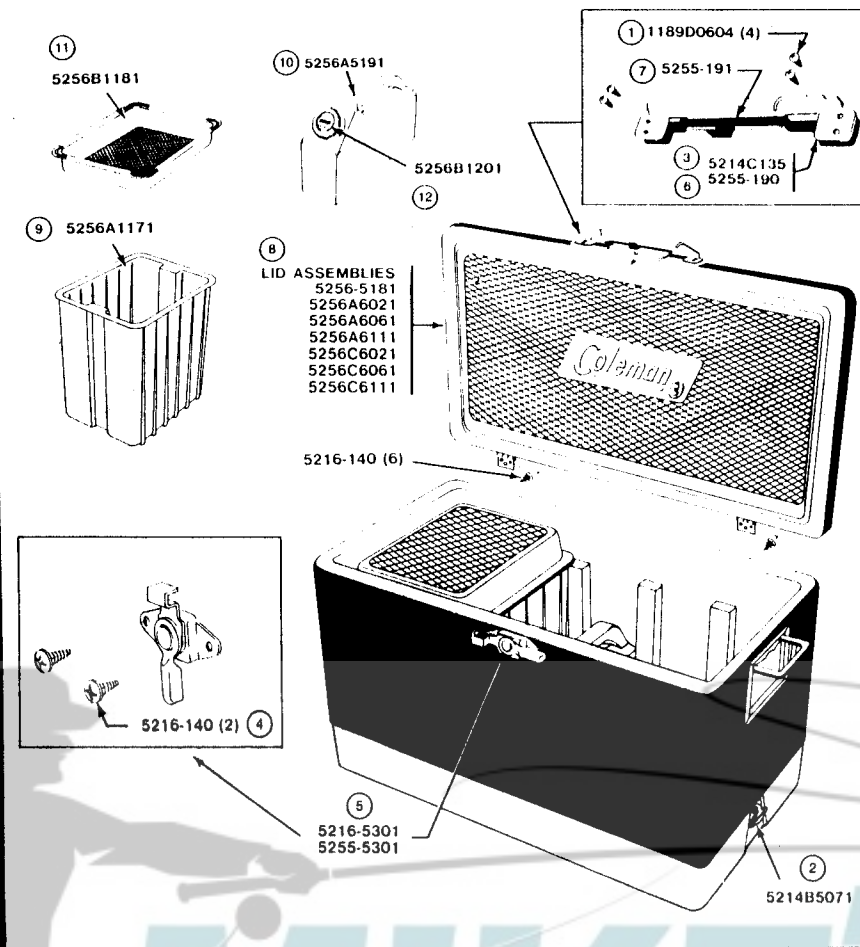

COOLERS

5256B 5256C

Snow-Lite Coolers
Discontinued Models

Model 5256

MODEL NO.	COLOR				OUTSIDE DIMENSIONS	CAPACITY
	700	703	706	710		
5256B 5256C	Green	Red	Blue	Brown	27-7/8"x14-1/4"x15-3/4"	80 qts.

- | | | | |
|--------------------|----------------------------|---------------------|-------|
| 8B178 | Enamel, Red | | |
| 8B213 | Enamel, Cooler & Jug Blue | | |
| 8B214 | Enamel, Cooler & Jug Green | | |
| ① 1189D0604 | Screw, Latch Cover | | |
| | 1212-0351 | Grommet | |
| | 5214-850 | Wrench, Drain Nut | |
| ② 5214B5071 | Drain Assembly, Complete | | |
| ③ 5214C135 | Latch Cover | 5256B | |
| ④ 5216-140 | Screw, Hinge | | |
| ⑤ 5216-5301 | Cam Latch | 5256B | |
| | 5255-5301 | Cam Latch | 5256C |
| ⑥ 5255-190 | Latch Cover | 5256C | |
| ⑦ 5255-191 | Spring | 5256C | |
| ⑧ 5256-5181 | Lid Assembly, Brown | 5256C | |
| | 5256A6021 | Lid Assembly, Green | 5256B |
| | 5256A6061 | Lid Assembly, Red | 5256B |
| | 5256A6111 | Lid Assembly, Blue | 5256B |
| | 5256C6021 | Lid Assembly, Green | 5256C |
| | 5256C6061 | Lid Assembly, Red | 5256C |
| | 5256C6111 | Lid Assembly, Blue | 5256C |
| ⑨ 5256A1171 | Ice Tub | | |
| ⑩ 5256A5191 | Bottle & Cap | | |
| ⑪ 5256B1181 | Tray | | |
| ⑫ 5256B1201 | Bottle Cap 2-3/4" Dia. | | |
| | 5256D1201 | Cap 2-1/2" Dia. | |