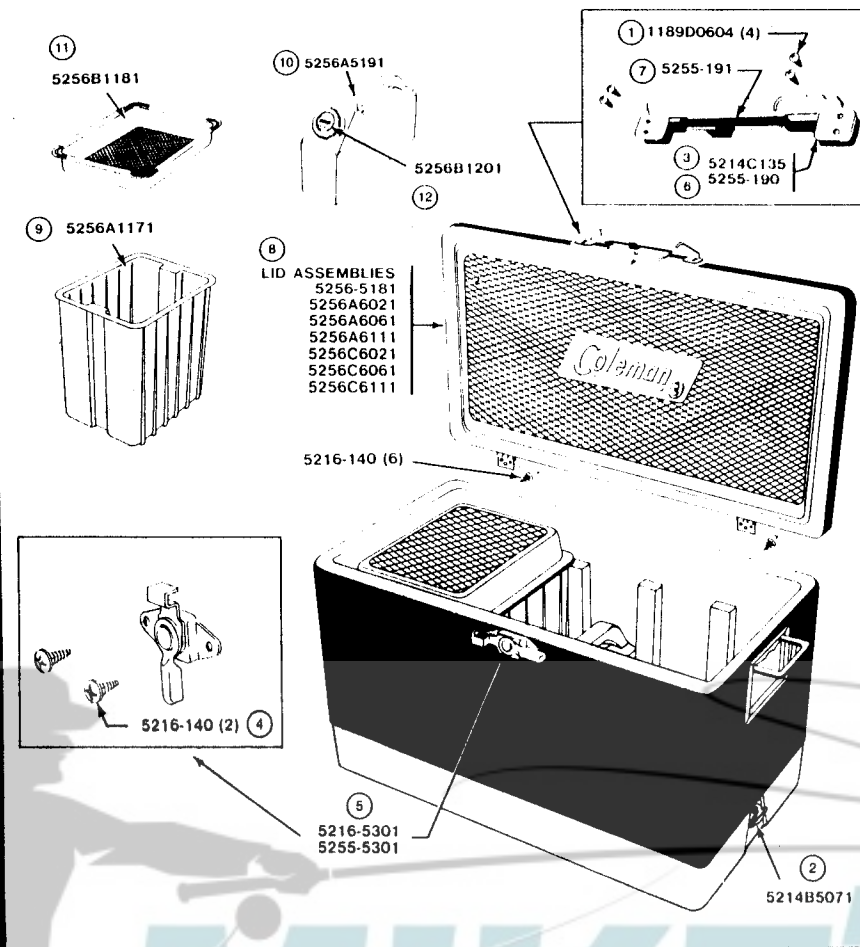

COOLERS

5256B 5256C

Snow-Lite Coolers
Discontinued Models

Model 5256

MODEL NO.	COLOR				OUTSIDE DIMENSIONS	CAPACITY
	700	703	706	710		
5256B 5256C	Green	Red	Blue	Brown	27-7/8"x14-1/4"x15-3/4"	80 qts.

- | | | | |
|--------------------|----------------------------|-------|--|
| 8B178 | Enamel, Red | | |
| 8B213 | Enamel, Cooler & Jug Blue | | |
| 8B214 | Enamel, Cooler & Jug Green | | |
| ① 1189D0604 | Screw, Latch Cover | | |
| 1212-0351 | Grommet | | |
| 5214-850 | Wrench, Drain Nut | | |
| ② 5214B5071 | Drain Assembly, Complete | | |
| ③ 5214C135 | Latch Cover | 5256B | |
| ④ 5216-140 | Screw, Hinge | | |
| ⑤ 5216-5301 | Cam Latch | 5256B | |
| 5255-5301 | Cam Latch | 5256C | |
| ⑥ 5255-190 | Latch Cover | 5256C | |
| ⑦ 5255-191 | Spring | 5256C | |
| ⑧ 5256-5181 | Lid Assembly, Brown | 5256C | |
| 5256A6021 | Lid Assembly, Green | 5256B | |
| 5256A6061 | Lid Assembly, Red | 5256B | |
| 5256A6111 | Lid Assembly, Blue | 5256B | |
| 5256C6021 | Lid Assembly, Green | 5256C | |
| 5256C6061 | Lid Assembly, Red | 5256C | |
| 5256C6111 | Lid Assembly, Blue | 5256C | |
| ⑨ 5256A1171 | Ice Tub | | |
| ⑩ 5256A5191 | Bottle & Cap | | |
| ⑪ 5256B1181 | Tray | | |
| ⑫ 5256B1201 | Bottle Cap 2-3/4" Dia. | | |
| 5256D1201 | Cap 2-1/2" Dia. | | |