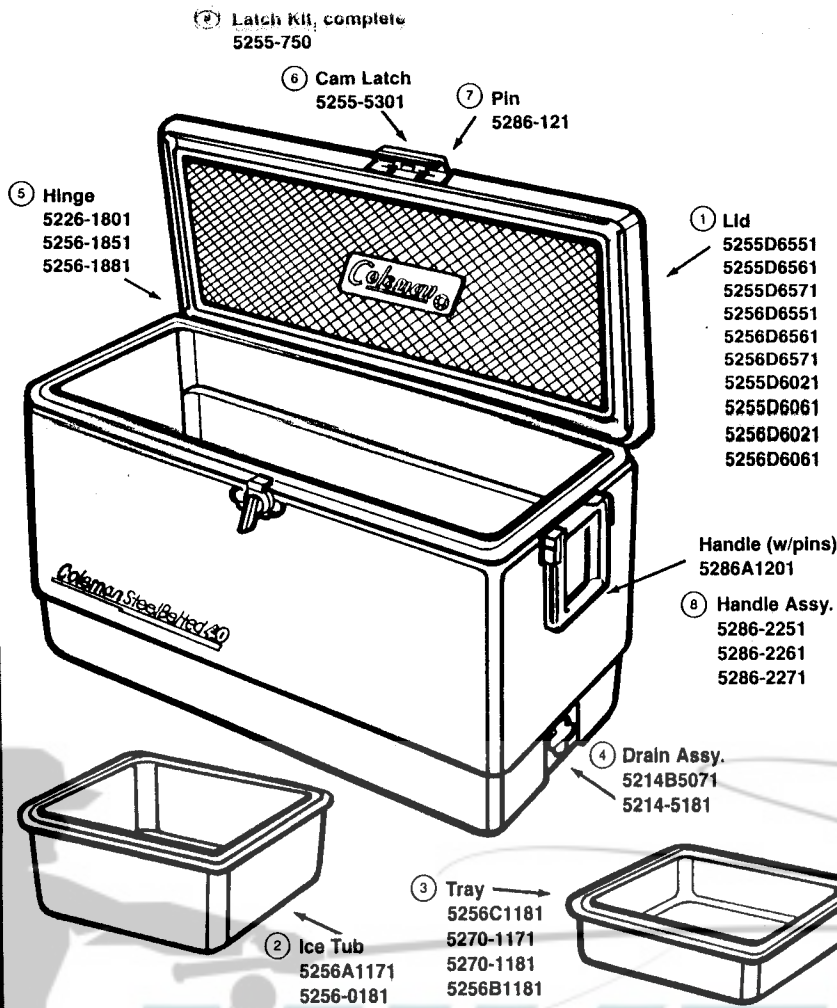

COOLERS

5254D
 5255D
 5256D
 SteelBelted® Coolers

Model	Color					Dimensions	Capacity
	700	703	705	706	707		
5254D	Green	Red	Burgundy	Blue	Platinum	24" x 15" x 12½"	40 Qts.
5255D	Green	Red	Burgundy	Blue	Platinum	24" x 15" x 15½"	54 Qts.
5256D	Green	Red	Burgundy	Blue	Platinum	29½" x 17" x 15½"	80 Qts.

- | | | | | | | | |
|---|-----------|--------------------|---------------------|---|-----------|------------------------|---------------------|
| ① | 5255D6551 | Lid, Burgundy | 5254D, 5255D | ⑤ | 5226-180 | Hinge | 5254D, 5255D, 5256D |
| | 5255D6561 | Lid, Blue | 5254D, 5255D | | 5256-1851 | Hinge, White | 5256D |
| | 5255D6571 | Lid, Platinum | 5254D, 5255D | | 5256-1881 | Hinge, Grey | 5256D |
| | 5256D6551 | Lid, Burgundy | 5256D | ⑥ | 5255-5301 | Cam Latch | 5254D, 5255D, 5256D |
| | 5256D6561 | Lid, Blue | 5256D | | | | 5256D |
| | 5256D6571 | Lid, Platinum | 5256D | ⑦ | 5286-121 | Pin | 5254D, 5255D, 5256D |
| | 5255D6021 | Lid, Green | 5254D, 5255D | ⑧ | 5286A1201 | Handle, White (w/pins) | 5254D, 5255D, 5256D |
| | 5255D6061 | Lid, Red | 5254D, 5255D | | 5286-2251 | Handle Assy., Burgundy | 5254D, 5255D, 5256D |
| | 5256D6021 | Lid, Green | 5256D | | 5286-2261 | Handle Assy., Lt. Blue | 5254D, 5255D, 5256D |
| | 5256D6061 | Lid, Red | 5256D | | 5286-2271 | Handle Assy., Charcoal | 5254D, 5255D, 5256D |
| ② | 5256A1171 | Ice Tub, White | 5256D | ⑨ | 5255-750 | Latch Kit, complete | 5254D, 5255D, 5256D |
| | 5256-0181 | Ice Tub, Grey | 5256D | | | | |
| ③ | 5256C1181 | Ice Tray, Grey | 5256D | | | | |
| | 5256B1181 | Ice Tray, White | 5256D | | | | |
| | 5270-1171 | Ice Tray, White | 5254D, 5255D | | | | |
| | 5270-1181 | Ice Tray, Grey | 5254D, 5255D | | | | |
| ④ | 5214B5071 | Drain Assy., White | 5254D, 5255D, 5256D | | | | |
| | 5214-5181 | Drain Assy., Grey | 5254D, 5255D, 5256D | | | | |