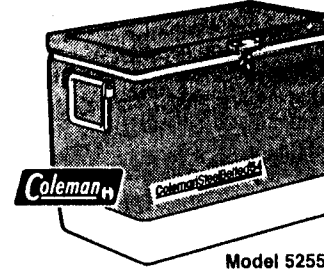

COOLERS

5254D
 5255D
 5256D
 SteelBelted® Coolers

Model	Color					Dimensions	Capacity
	700	703	705	706	707		
5254D	Green	Red	Burgundy	Blue	Platinum	24" x 15" x 12½"	40 Qts.
5255D	Green	Red	Burgundy	Blue	Platinum	24" x 15" x 15½"	54 Qts.
5256D	Green	Red	Burgundy	Blue	Platinum	29½" x 17" x 15½"	80 Qts.

- | | | | | | | | |
|---|-----------|--------------------|---------------------|---|-----------|------------------------|---------------------|
| ① | 5255D6551 | Lid, Burgundy | 5254D, 5255D | ⑤ | 5226-180 | Hinge | 5254D, 5255D, 5256D |
| | 5255D6561 | Lid, Blue | 5254D, 5255D | | 5256-1851 | Hinge, White | 5256D |
| | 5255D6571 | Lid, Platinum | 5254D, 5255D | | 5256-1881 | Hinge, Grey | 5256D |
| | 5256D6551 | Lid, Burgundy | 5256D | ⑥ | 5255-5301 | Cam Latch | 5254D, 5255D, 5256D |
| | 5256D6561 | Lid, Blue | 5256D | | | | 5256D |
| | 5256D6571 | Lid, Platinum | 5256D | ⑦ | 5286-121 | Pin | 5254D, 5255D, 5256D |
| | 5255D6021 | Lid, Green | 5254D, 5255D | ⑧ | 5286A1201 | Handle, White (w/pins) | 5254D, 5255D, 5256D |
| | 5255D6061 | Lid, Red | 5254D, 5255D | | 5286-2251 | Handle Assy., Burgundy | 5254D, 5255D, 5256D |
| | 5256D6021 | Lid, Green | 5256D | | 5286-2261 | Handle Assy., Lt. Blue | 5254D, 5255D, 5256D |
| | 5256D6061 | Lid, Red | 5256D | | 5286-2271 | Handle Assy., Charcoal | 5254D, 5255D, 5256D |
| ② | 5256A1171 | Ice Tub, White | 5256D | ⑨ | 5255-750 | Latch Kit, complete | 5254D, 5255D, 5256D |
| | 5256-0181 | Ice Tub, Grey | 5256D | | | | |
| ③ | 5256C1181 | Ice Tray, Grey | 5256D | | | | |
| | 5256B1181 | Ice Tray, White | 5256D | | | | |
| | 5270-1171 | Ice Tray, White | 5254D, 5255D | | | | |
| | 5270-1181 | Ice Tray, Grey | 5254D, 5255D | | | | |
| ④ | 5214B5071 | Drain Assy., White | 5254D, 5255D, 5256D | | | | |
| | 5214-5181 | Drain Assy., Grey | 5254D, 5255D, 5256D | | | | |