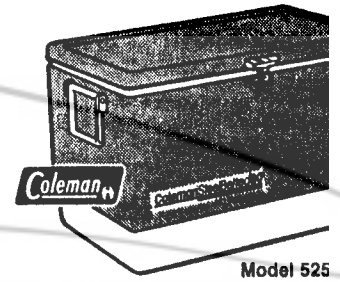

COOLERS

5254D
 5255D
 5256D
 SteelBelted® Coolers

Model	Color					Dimensions	Capacity
	700	703	705	706	707		
5254D	Green	Red	Burgundy	Blue	Platinum	24" x 15" x 12½"	40 Qts.
5255D	Green	Red	Burgundy	Blue	Platinum	24" x 15" x 15½"	54 Qts.
5256D	Green	Red	Burgundy	Blue	Platinum	29½" x 17" x 15½"	80 Qts.