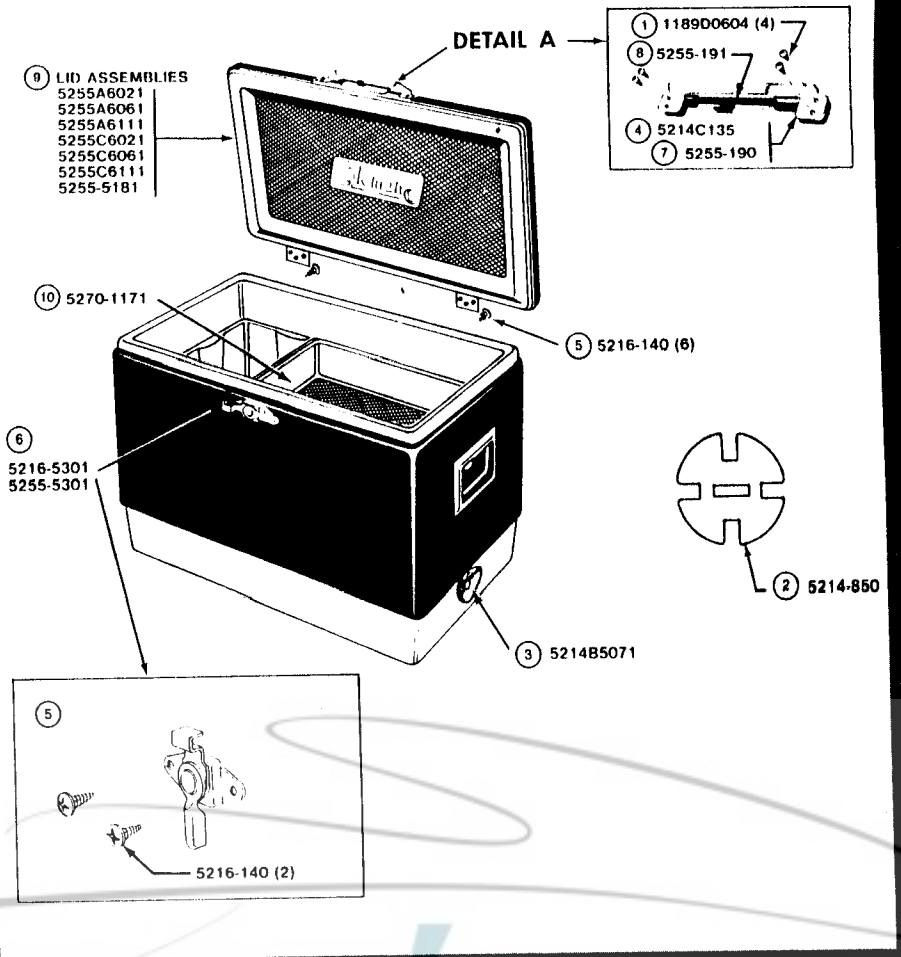

COOLERS

5254B
5254C
5255B
5255C

Snow-Lite Coolers
Discontinued Models

Model 5254

Model 5255

MODEL NO.	COLOR				OUTSIDE DIMENSIONS	CAPAC
	700	703	706	710		
5254B 5254C	Green	Red	Blue	Brown	22-1/2"x13-1/2"x12-1/2"	44 qt
5255B 5255C	Green	Red	Blue	Brown	22-1/2"x13-1/2"x15-3/4"	56 qt

- 8B178 Enamel, Red
- 8B213 Enamel, Cooler & Jug Blue
- 8B214 Enamel, Cooler & Jug Green
- ① 1189D0604 Screw, Latch Cover
- 1212-0351 Grommet
- ② 5214-850 Wrench, Drain Nut
- ③ 5214B5071 Drain Assembly, Complete
- ④ 5214C135 Latch Cover 5254B,5255B
- ⑤ 5216-140 Screw, Hinge
- ⑥ 5216-5301 Cam Latch 5254B,5255B
- ⑦ 5255-190 Latch Cover 5254C,5255C
- ⑧ 5255-191 Spring 5254C,5255C
- ⑧ 5255-5301 Cam Latch 5254C,5255C
- ⑨ 5255-5181 Lid Assy., Brown 5254C,5255C
- 5255A6021 Lid Assy. Green 5254B,5255B
- 5255A6061 Lid Assy. Red 5254B,5255B
- 5255A6111 Lid Assy. Blue 5254B,5255B
- 5255C6021 Lid Assy. Green 5254C,5255C
- 5255C6061 Lid Assy. Red 5254C,5255C
- 5255C6111 Lid Assy. Blue 5254C,5255C
- ⑩ 5270-1171 Tray