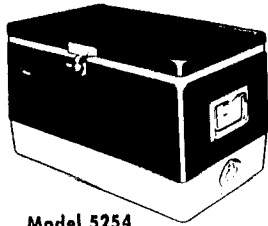

COOLERS

5254B
5254C
5255B
5255C

Snow-Lite Coolers
Discontinued Models

Model 5254

Model 5255

MODEL NO.	COLOR				OUTSIDE DIMENSIONS	CAPAC
	700	703	706	710		
5254B 5254C	Green	Red	Blue	Brown	22-1/2"x13-1/2"x12-1/2"	44 qt
5255B 5255C	Green	Red	Blue	Brown	22-1/2"x13-1/2"x15-3/4"	56 qt