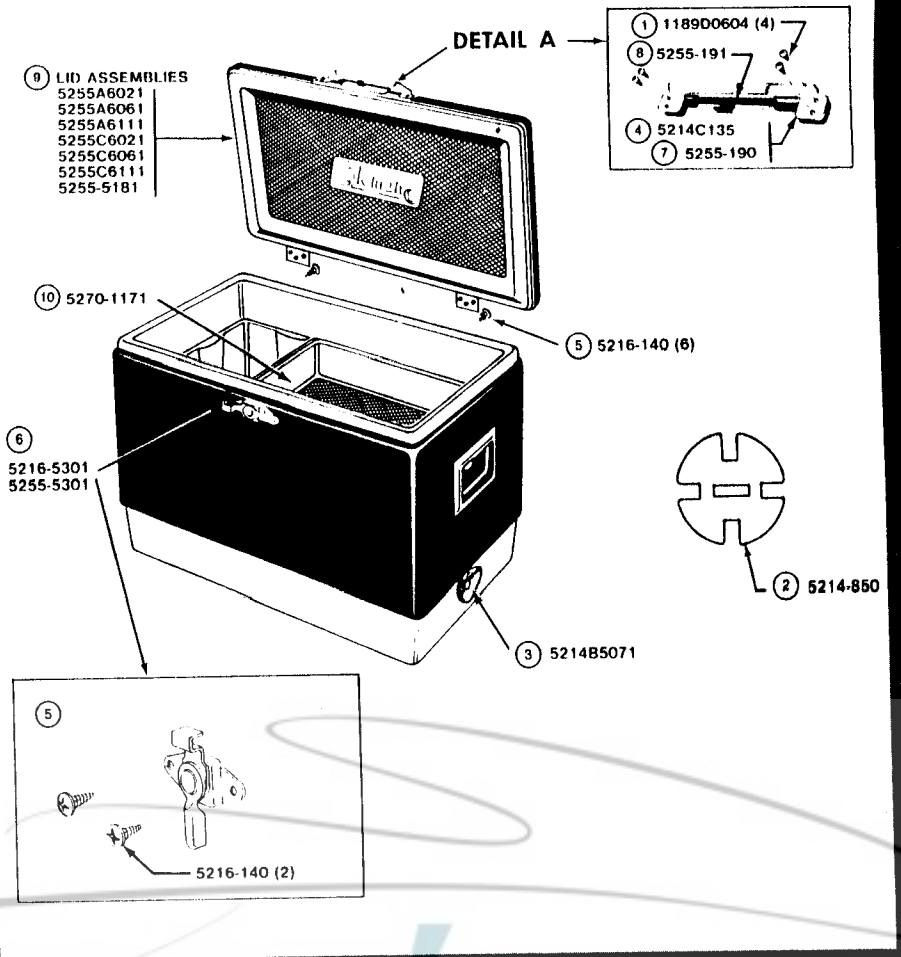

# COOLERS

5254B  
5254C  
5255B  
5255C

Snow-Lite Coolers  
Discontinued Models

Model 5254

Model 5255

MODEL NO.	COLOR				OUTSIDE DIMENSIONS	CAPAC
	700	703	706	710		
5254B 5254C	Green	Red	Blue	Brown	22-1/2"x13-1/2"x12-1/2"	44 qt
5255B 5255C	Green	Red	Blue	Brown	22-1/2"x13-1/2"x15-3/4"	56 qt

- 8B178 Enamel, Red
- 8B213 Enamel, Cooler & Jug Blue
- 8B214 Enamel, Cooler & Jug Green
- ① 1189D0604 Screw, Latch Cover
- 1212-0351 Grommet
- ② 5214-850 Wrench, Drain Nut
- ③ 5214B5071 Drain Assembly, Complete
- ④ 5214C135 Latch Cover 5254B,5255B
- ⑤ 5216-140 Screw, Hinge
- ⑥ 5216-5301 Cam Latch 5254B,5255B
- ⑦ 5255-190 Latch Cover 5254C,5255C
- ⑧ 5255-191 Spring 5254C,5255C
- ⑧ 5255-5301 Cam Latch 5254C,5255C
- ⑨ 5255-5181 Lid Assy., Brown 5254C,5255C
- 5255A6021 Lid Assy. Green 5254B,5255B
- 5255A6061 Lid Assy. Red 5254B,5255B
- 5255A6111 Lid Assy. Blue 5254B,5255B
- 5255C6021 Lid Assy. Green 5254C,5255C
- 5255C6061 Lid Assy. Red 5254C,5255C
- 5255C6111 Lid Assy. Blue 5254C,5255C
- ⑩ 5270-1171 Tray