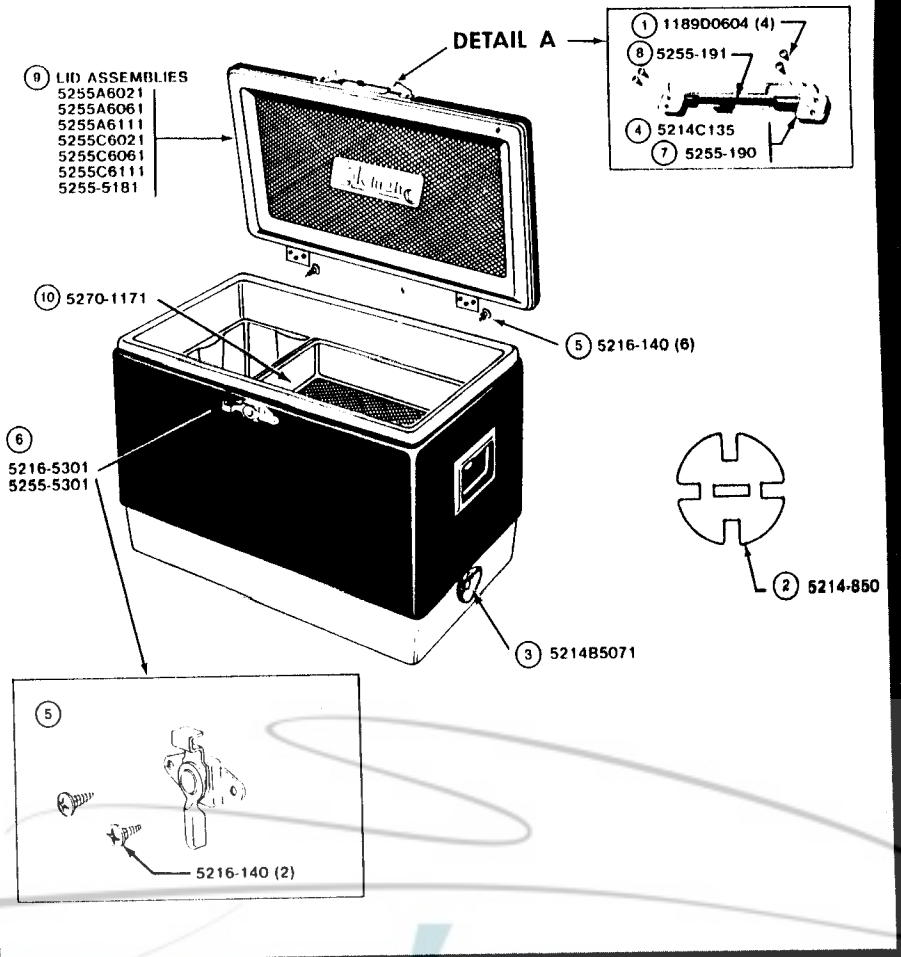

# COOLERS

5254B  
5254C  
5255B  
5255C

Snow-Lite Coolers  
Discontinued Models

Model 5254

Model 5255

MODEL NO.	COLOR				OUTSIDE DIMENSIONS	CAPAC
	700	703	706	710		
5254B 5254C	Green	Red	Blue	Brown	22-1/2"x13-1/2"x12-1/2"	44 qt
5255B 5255C	Green	Red	Blue	Brown	22-1/2"x13-1/2"x15-3/4"	56 qt

- 8B178 Enamel, Red
- 8B213 Enamel, Cooler & Jug Blue
- 8B214 Enamel, Cooler & Jug Green
- ① 1189D0604 Screw, Latch Cover
- 1212-0351 Grommet
- ② 5214-850 Wrench, Drain Nut
- ③ 5214B5071 Drain Assembly, Complete
- ④ 5214C135 Latch Cover 5254B,5255B
- ⑤ 5216-140 Screw, Hinge
- ⑥ 5216-5301 Cam Latch 5254B,5255B
- ⑦ 5255-190 Latch Cover 5254C,5255C
- ⑧ 5255-191 Spring 5254C,5255C
- ⑥ 5255-5301 Cam Latch 5254C,5255C
- ⑨ 5255-5181 Lid Assy., Brown 5254C,5255C
- 5255A6021 Lid Assy. Green 5254B,5255B
- 5255A6061 Lid Assy. Red 5254B,5255B
- 5255A6111 Lid Assy. Blue 5254B,5255B
- 5255C6021 Lid Assy. Green 5254C,5255C
- 5255C6061 Lid Assy. Red 5254C,5255C
- 5255C6111 Lid Assy. Blue 5254C,5255C
- ⑩ 5270-1171 Tray