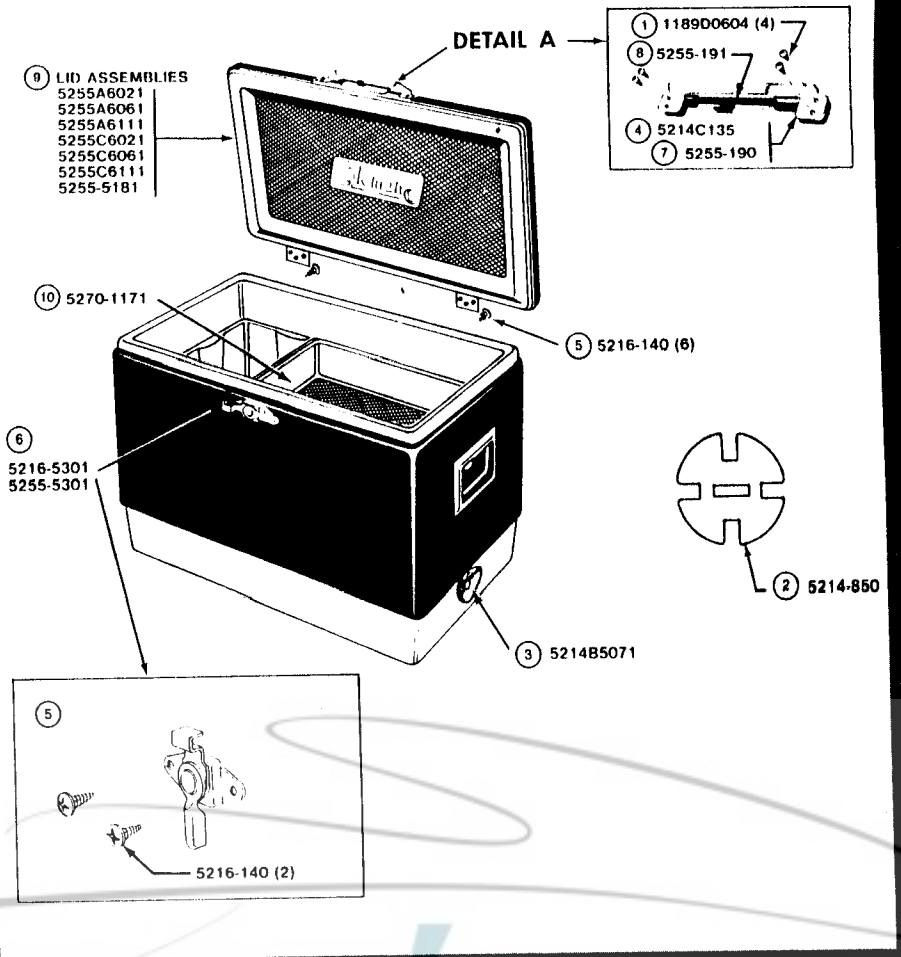

# COOLERS

5254B  
5254C  
5255B  
5255C

Snow-Lite Coolers  
Discontinued Models

Model 5254

Model 5255

MODEL NO.	COLOR				OUTSIDE DIMENSIONS	CAPAC
	700	703	706	710		
5254B 5254C	Green	Red	Blue	Brown	22-1/2"x13-1/2"x12-1/2"	44 qt
5255B 5255C	Green	Red	Blue	Brown	22-1/2"x13-1/2"x15-3/4"	56 qt

- 8B178 Enamel, Red
- 8B213 Enamel, Cooler & Jug Blue
- 8B214 Enamel, Cooler & Jug Green
- ① 1189D0604 Screw, Latch Cover
- 1212-0351 Grommet
- ② 5214-850 Wrench, Drain Nut
- ③ 5214B5071 Drain Assembly, Complete
- ④ 5214C135 Latch Cover 5254B,5255B
- ⑤ 5216-140 Screw, Hinge
- ⑥ 5216-5301 Cam Latch 5254B,5255B
- ⑦ 5255-190 Latch Cover 5254C,5255C
- ⑧ 5255-191 Spring 5254C,5255C
- ⑨ 5255-5301 Cam Latch 5254C,5255C
- ⑩ 5255-5181 Lid Assy., Brown 5254C,5255C
- 5255A6021 Lid Assy. Green 5254B,5255B
- 5255A6061 Lid Assy. Red 5254B,5255B
- 5255A6111 Lid Assy. Blue 5254B,5255B
- 5255C6021 Lid Assy. Green 5254C,5255C
- 5255C6061 Lid Assy. Red 5254C,5255C
- 5255C6111 Lid Assy. Blue 5254C,5255C
- ⑪ 5270-1171 Tray