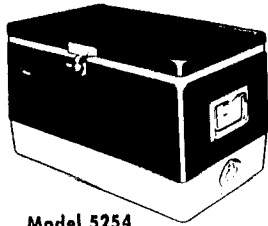

# COOLERS

5254B  
5254C  
5255B  
5255C

Snow-Lite Coolers  
Discontinued Models

Model 5254

Model 5255

MODEL NO.	COLOR				OUTSIDE DIMENSIONS	CAPAC
	700	703	706	710		
5254B 5254C	Green	Red	Blue	Brown	22-1/2"x13-1/2"x12-1/2"	44 qt
5255B 5255C	Green	Red	Blue	Brown	22-1/2"x13-1/2"x15-3/4"	56 qt