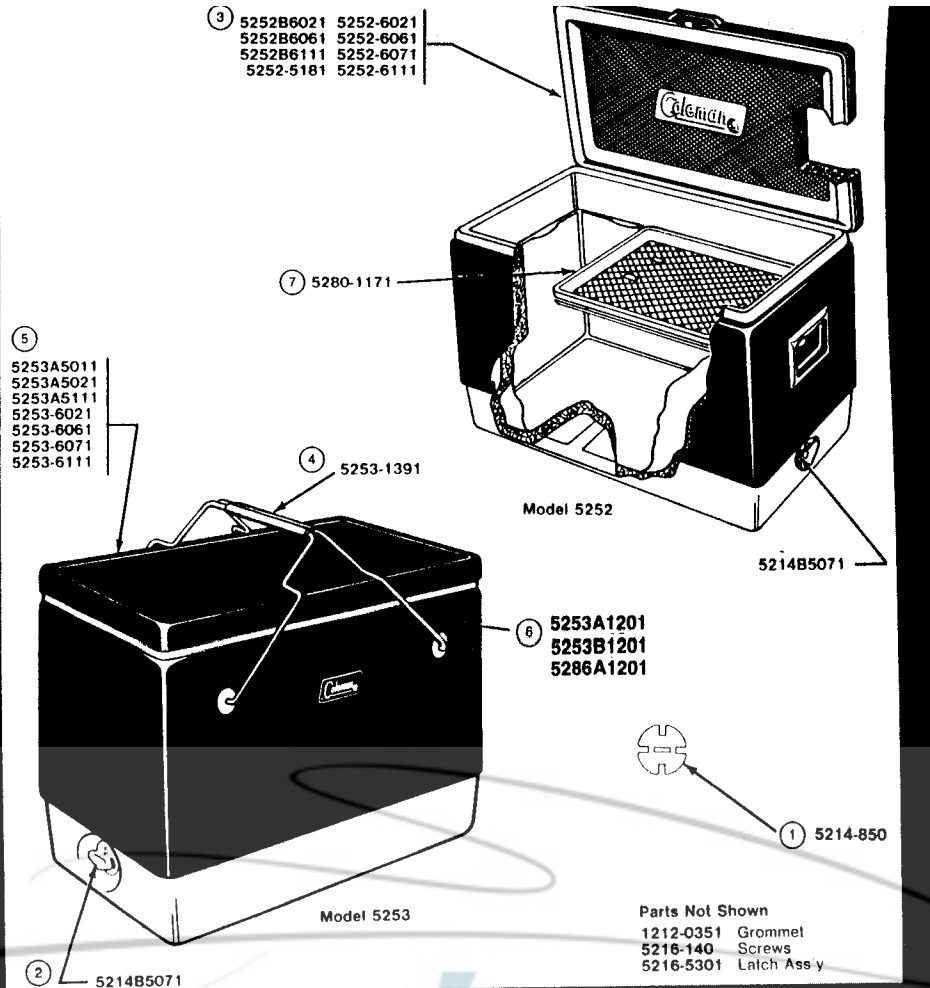

# COOLERS

5252  
5252B  
5252C  
5253  
5253A

Snow-Lite Coolers  
Discontinued Models

Model 5252  
Regular Sized Cooler

Model 5253  
Hamper-Handled  
Cooler

MODEL NO.	COLOR				OUTSIDE DIMENSIONS	CAPACITY
	700	703	706	710		
5252 5252B 5252C	Green	Red	Blue	Brown	18-1/2"x11"x13-1/4"	28 qts
5253 5253A	Green	Red	Blue		18-1/2"x11"x13-1/4"	28 qts

8B178	Hunter Red Enamel					
8B191	Beige Enamel					
8B192	Butternut Enamel					
8B213	Enamel, Cooler & Jug Blue					
8B214	Enamel, Cooler & Jug Green					
1212-0351	Grommet (1-1/4" O.D.)	5252,5253				
① 5214-850	Wrench (for removing Cooler Drain)	5252,5253				
② 5214B5071	Drain Assembly, Complete (Cap not sold separately)	5252,5253				
5216-140	Screw — Need 2 for Latch, 6 for Hinge	5252				
5216-5301	Latch Ass'y. w/Screws — box section only	5252				
③ 5252-5181	Lid, Brown		5252B,C			
5252-6021	Lid Assembly, Green		5252			
5252-6061	Lid Assembly, Red		5252			
5252-6071	Lid Assembly, Butternut		5252			
5252-6111	Lid Assembly, Blue		5252			
5252B6021	Lid, Green		5252B			
5252B6061	Lid, Red		5252B			
5252B6111	Lid, Blue		5252B			
5252C6021	Lid, Green		5252C			
5252C6061	Lid, Red		5252C			
④ 5253-1391	Handle Lock		5253			
⑤ 5253-6021	Lid Assembly, Green		5253			
5253-6061	Lid Assembly, Red		5253			
5253-6071	Lid Assembly, Butternut		5253			
5253-6111	Lid Assembly, Blue		5253			
5253A5011	Lid, Green		5253A			
5253A5021	Lid, Red		5253A			
5253A5111	Lid, Blue		5253A			
⑥ 5253A1201	Plastic Coated Handle		5253			
5286A1201	Handle		5252C			
5253B1201	Handle		5253A			
⑦ 5280-1171	Tray					

Replacement Tub Liners are Not Available as they are formed in place.