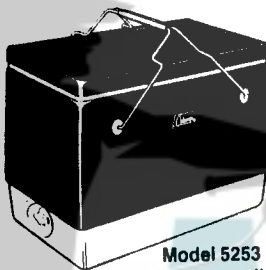

# COOLERS

5252  
5252B  
5252C  
5253  
5253A

Snow-Lite Coolers  
Discontinued Models

Model 5252  
Regular Sized Cooler

Model 5253  
Hamper-Handled  
Cooler

MODEL NO.	COLOR				OUTSIDE DIMENSIONS	CAPACITY
	700	703	706	710		
5252 5252B 5252C	Green	Red	Blue	Brown	18-1/2"x11"x13-1/4"	28 qts
5253 5253A	Green	Red	Blue		18-1/2"x11"x13-1/4"	28 qts