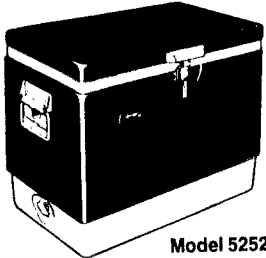

# COOLERS

5252  
5252B  
5252C  
5253  
5253A

Snow-Lite Coolers  
Discontinued Models

Model 5252  
Regular Sized Cooler

Model 5253  
Hamper-Handled  
Cooler

MODEL NO.	COLOR				OUTSIDE DIMENSIONS	CAPACITY
	700	703	706	710		
5252 5252B 5252C	Green	Red	Blue	Brown	18-1/2"x11"x13-1/4"	28 qts
5253 5253A	Green	Red	Blue		18-1/2"x11"x13-1/4"	28 qts