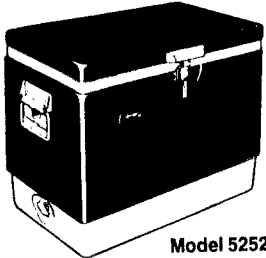

COOLERS

5252
5252B
5252C
5253
5253A

Snow-Lite Coolers
Discontinued Models

Model 5252
Regular Sized Cooler

Model 5253
Hamper-Handled
Cooler

MODEL NO.	COLOR				OUTSIDE DIMENSIONS	CAPACITY
	700	703	706	710		
5252 5252B 5252C	Green	Red	Blue	Brown	18-1/2"x11"x13-1/4"	28 qts
5253 5253A	Green	Red	Blue		18-1/2"x11"x13-1/4"	28 qts