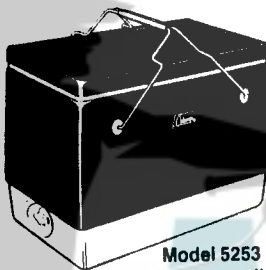

COOLERS

5252
5252B
5252C
5253
5253A

Snow-Lite Coolers
Discontinued Models

Model 5252
Regular Sized Cooler

Model 5253
Hamper-Handled
Cooler

MODEL NO.	COLOR				OUTSIDE DIMENSIONS	CAPACITY
	700	703	706	710		
5252 5252B 5252C	Green	Red	Blue	Brown	18-1/2"x11"x13-1/4"	28 qts
5253 5253A	Green	Red	Blue		18-1/2"x11"x13-1/4"	28 qts