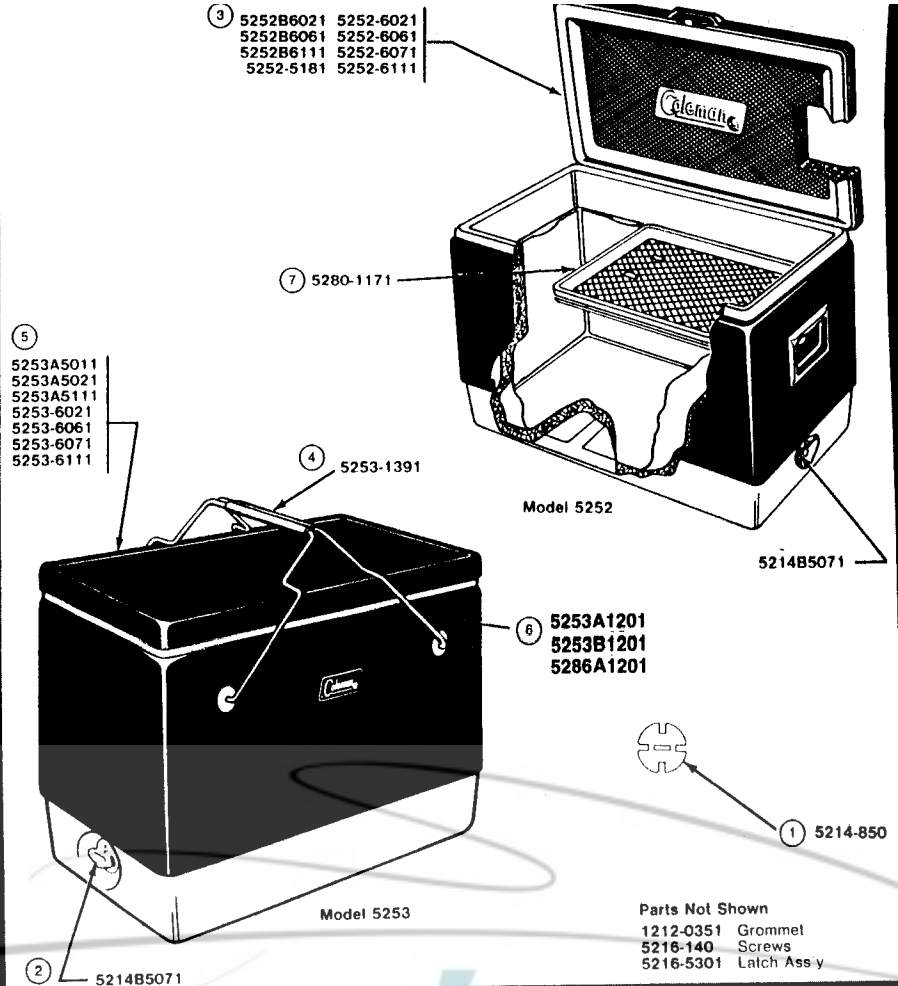

COOLERS

5252
5252B
5252C
5253
5253A

Snow-Lite Coolers
Discontinued Models

Model 5252
Regular Sized Cooler

Model 5253
Hamper-Handled
Cooler

MODEL NO.	COLOR				OUTSIDE DIMENSIONS	CAPACITY
	700	703	706	710		
5252 5252B 5252C	Green	Red	Blue	Brown	18-1/2"x11"x13-1/4"	28 qts
5253 5253A	Green	Red	Blue		18-1/2"x11"x13-1/4"	28 qts

8B178	Hunter Red Enamel					
8B191	Beige Enamel					
8B192	Butternut Enamel					
8B213	Enamel, Cooler & Jug Blue					
8B214	Enamel, Cooler & Jug Green					
1212-0351	Grommet (1-1/4" O.D.)	5252,5253				
① 5214-850	Wrench (for removing Cooler Drain)	5252,5253				
② 5214B5071	Drain Assembly, Complete (Cap not sold separately)	5252,5253				
5216-140	Screw — Need 2 for Latch, 6 for Hinge	5252				
5216-5301	Latch Ass'y. w/Screws — box section only	5252				
③ 5252-5181	Lid, Brown		5252B,C			
5252-6021	Lid Assembly, Green		5252			
5252-6061	Lid Assembly, Red		5252			
5252-6071	Lid Assembly, Butternut		5252			
5252-6111	Lid Assembly, Blue		5252			
5252B6021	Lid, Green		5252B			
5252B6061	Lid, Red		5252B			
5252B6111	Lid, Blue		5252B			
5252C6021	Lid, Green		5252C			
5252C6061	Lid, Red		5252C			
④ 5253-1391	Handle Lock		5253			
⑤ 5253-6021	Lid Assembly, Green		5253			
5253-6061	Lid Assembly, Red		5253			
5253-6071	Lid Assembly, Butternut		5253			
5253-6111	Lid Assembly, Blue		5253			
5253A5011	Lid, Green		5253A			
5253A5021	Lid, Red		5253A			
5253A5111	Lid, Blue		5253A			
⑥ 5253A1201	Plastic Coated Handle		5253			
5286A1201	Handle		5252C			
5253B1201	Handle		5253A			
⑦ 5280-1171	Tray					

Replacement Tub Liners are Not Available as they are formed in place.