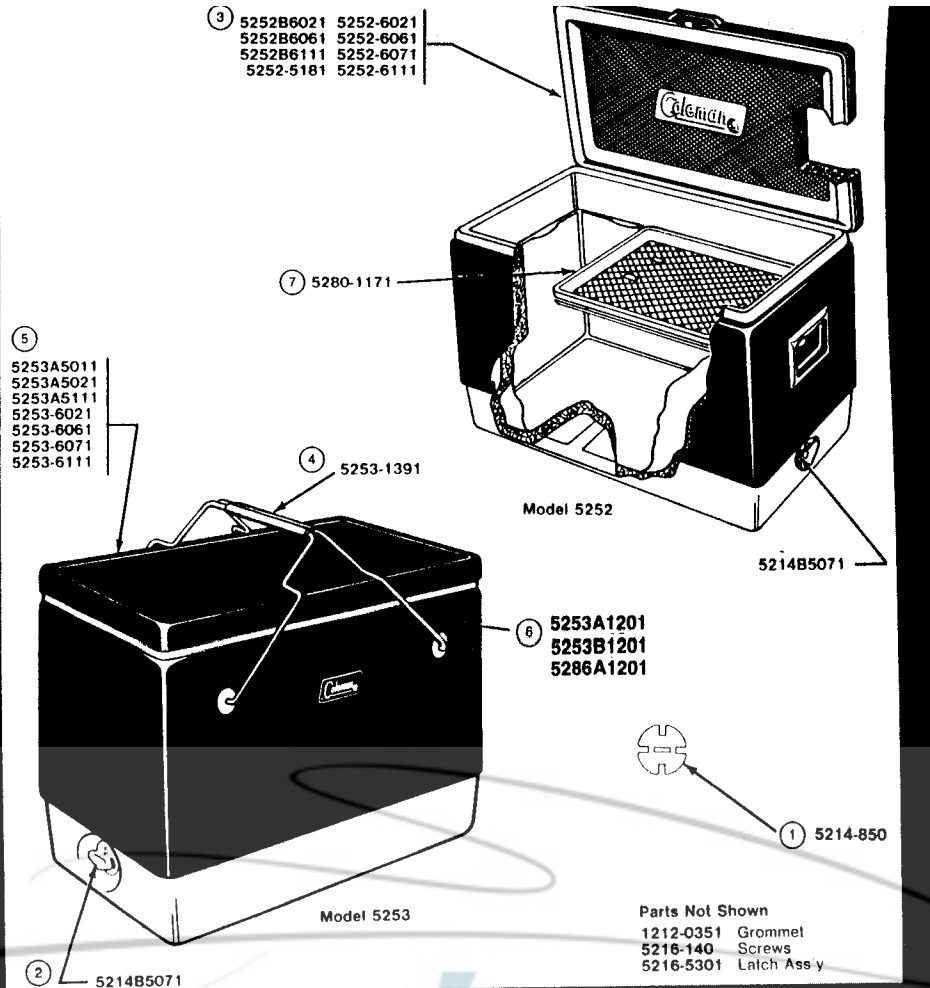

COOLERS

5252
5252B
5252C
5253
5253A

Snow-Lite Coolers
Discontinued Models

Model 5252
Regular Sized Cooler

Model 5253
Hamper-Handled
Cooler

| MODEL NO. | COLOR | | | | OUTSIDE DIMENSIONS | CAPACITY |
|------------------------|-------|-----|------|-------|---------------------|----------|
| | 700 | 703 | 706 | 710 | | |
| 5252 5252B 5252C | Green | Red | Blue | Brown | 18-1/2"x11"x13-1/4" | 28 qts |
| 5253 5253A | Green | Red | Blue | | 18-1/2"x11"x13-1/4" | 28 qts |

Replacement Tub Liners are Not Available as they are formed in place.