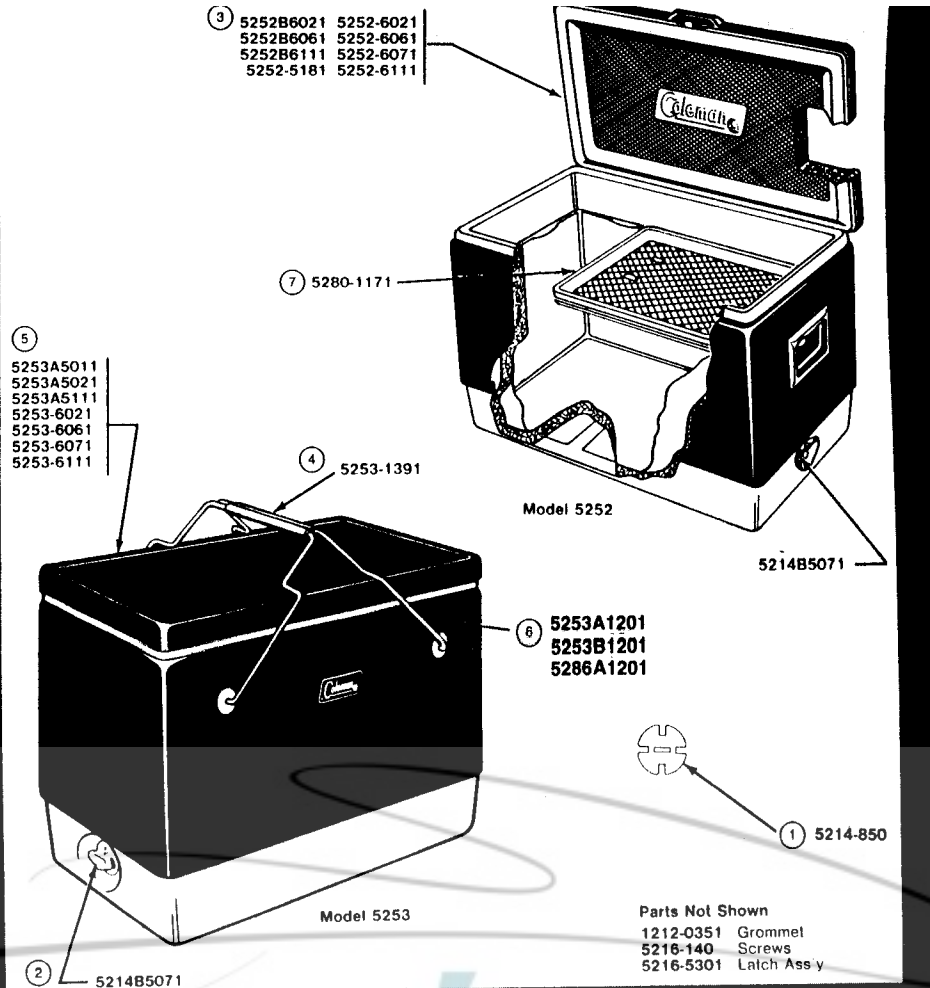

COOLERS

5252
5252B
5252C
5253
5253A

Snow-Lite Coolers
Discontinued Models

Model 5252
Regular Sized Cooler

Model 5253
Hamper-Handled
Cooler

MODEL NO.	COLOR				OUTSIDE DIMENSIONS	CAPACITY
	700	703	706	710		
5252 5252B 5252C	Green	Red	Blue	Brown	18-1/2"x11"x13-1/4"	28 qts
5253 5253A	Green	Red	Blue		18-1/2"x11"x13-1/4"	28 qts

8B178	Hunter Red Enamel					
8B191	Beige Enamel					
8B192	Butternut Enamel					
8B213	Enamel, Cooler & Jug Blue					
8B214	Enamel, Cooler & Jug Green					
1212-0351	Grommet (1-1/4" O.D.)	5252,5253				
① 5214-850	Wrench (for removing Cooler Drain)	5252,5253				
② 5214B5071	Drain Assembly, Complete (Cap not sold separately)	5252,5253				
5216-140	Screw — Need 2 for Latch, 6 for Hinge	5252				
5216-5301	Latch Ass'y. w/Screws — box section only	5252				
③ 5252-5181	Lid, Brown		5252B,C			
5252-6021	Lid Assembly, Green		5252			
5252-6061	Lid Assembly, Red		5252			
5252-6071	Lid Assembly, Butternut		5252			
5252-6111	Lid Assembly, Blue		5252			
5252B6021	Lid, Green		5252B			
5252B6061	Lid, Red		5252B			
5252B6111	Lid, Blue		5252B			
5252C6021	Lid, Green		5252C			
5252C6061	Lid, Red		5252C			
④ 5253-1391	Handle Lock		5253			
⑤ 5253-6021	Lid Assembly, Green			5253		
5253-6061	Lid Assembly, Red			5253		
5253-6071	Lid Assembly, Butternut			5253		
5253-6111	Lid Assembly, Blue			5253		
5253A5011	Lid, Green			5253A		
5253A5021	Lid, Red			5253A		
5253A5111	Lid, Blue			5253A		
⑥ 5253A1201	Plastic Coated Handle			5253		
5286A1201	Handle			5252C		
5253B1201	Handle			5253A		
⑦ 5280-1171	Tray					

Replacement Tub Liners are Not Available as they are formed in place.