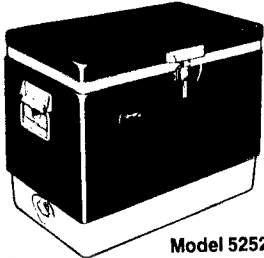

COOLERS

5252
5252B
5252C
5253
5253A

Snow-Lite Coolers
Discontinued Models

Model 5252
Regular Sized Cooler

Model 5253
Hamper-Handled
Cooler

MODEL NO.	COLOR				OUTSIDE DIMENSIONS	CAPACITY
	700	703	706	710		
5252 5252B 5252C	Green	Red	Blue	Brown	18-1/2"x11"x13-1/4"	28 qts
5253 5253A	Green	Red	Blue		18-1/2"x11"x13-1/4"	28 qts