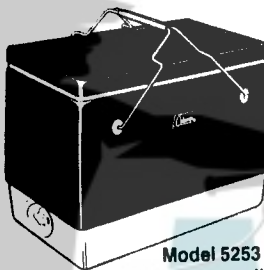

COOLERS

5252
5252B
5252C
5253
5253A

Snow-Lite Coolers
Discontinued Models

Model 5252
Regular Sized Cooler

Model 5253
Hamper-Handled
Cooler

MODEL NO.	COLOR				OUTSIDE DIMENSIONS	CAPACITY
	700	703	706	710		
5252 5252B 5252C	Green	Red	Blue	Brown	18-1/2"x11"x13-1/4"	28 qts
5253 5253A	Green	Red	Blue		18-1/2"x11"x13-1/4"	28 qts