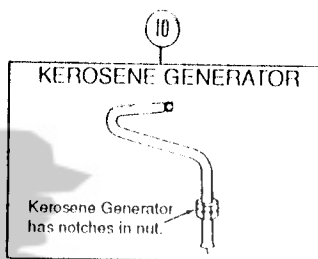

## Model 445A700, 445A720

The Kerosene Generator is optional. It does not come with the stove.

### Parts List

No.	Part No.	Description
1.	450-3801	Burner, grate and collar assembly
2.	445-5251	Generator assembly
3.	450C5171	Plunger assembly
4.	445-5321	Base/leg kit*
5.	450A5611	Service parts kit
6.	450B5551	Pump assembly
7.	450A5651	Valve assembly (Less Gen.)
8.	450-422	Fuel bottle assembly (22 fl. oz. bottle capacity) (16 fl. oz. operating capacity)
9.	445-5801	Stove maintenance kit (optional); includes 2, 12, 13 and 14
10.	445-5261	Kerosene generator
11.	450-417	Fuel bottle assembly (17 fl. oz. bottle capacity) (11 fl. oz. operating capacity) (optional/not shown)