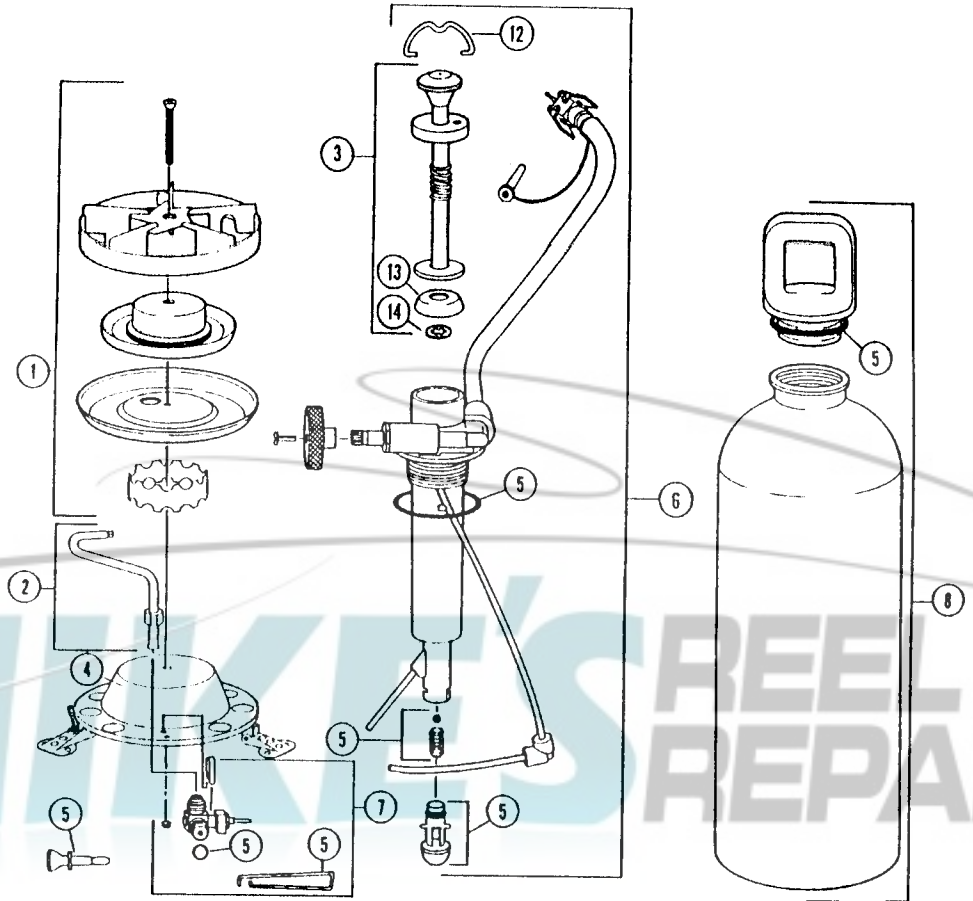

## Model 445A700, 445A720

The Kerosene Generator is optional. It does not come with the stove.

### Parts List

No.	Part No.	Description
1.	450-3801	Burner, grate and collar assembly
2.	445-5251	Generator assembly
3.	450C5171	Plunger assembly
4.	445-5321	Base/leg kit*
5.	450A5611	Service parts kit
6.	450B5551	Pump assembly
7.	450A5651	Valve assembly (Less Gen.)
8.	450-422	Fuel bottle assembly (22 fl. oz. bottle capacity) (16 fl. oz. operating capacity)
9.	445-5801	Stove maintenance kit (optional); includes 2, 12, 13 and 14
10.	445-5261	Kerosene generator
11.	450-417	Fuel bottle assembly (17 fl. oz. bottle capacity) (11 fl. oz. operating capacity) (optional/not shown)

\*One leg has a leveling screw which can be used to level the stove on uneven surfaces.