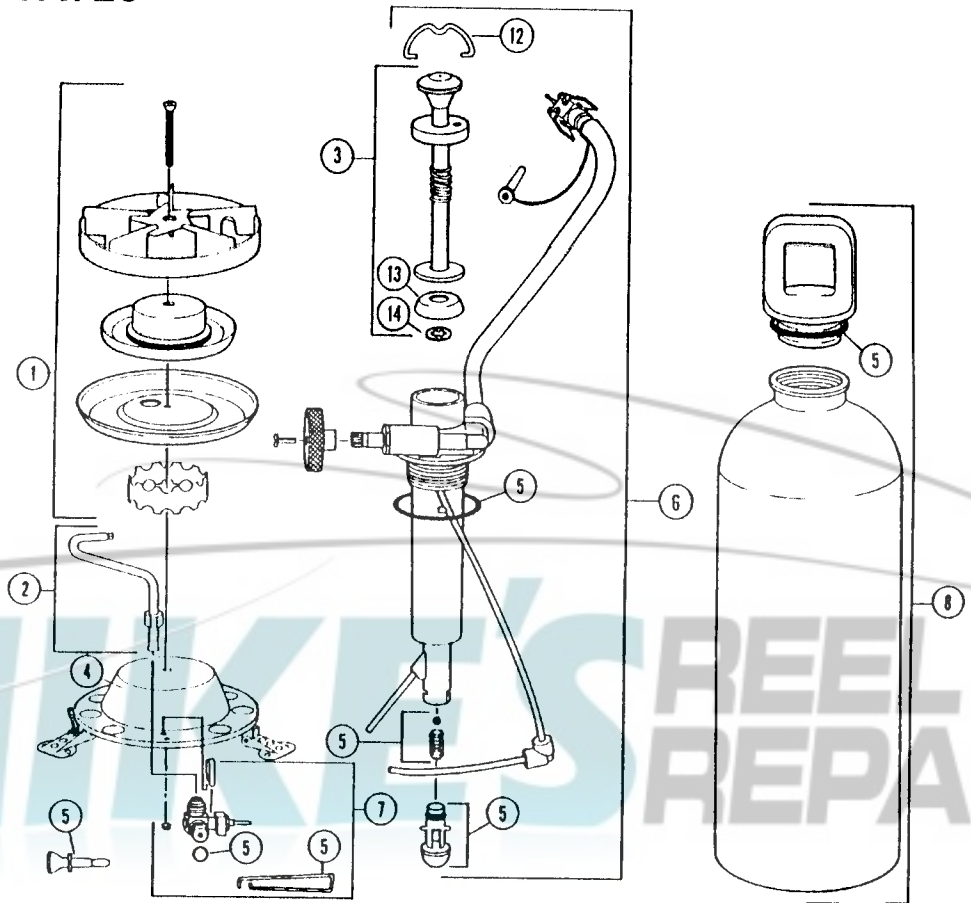

Model 445A700, 445A720

The Kerosene Generator is optional. It does not come with the stove.

Parts List

No.	Part No.	Description
1.	450-3801	Burner, grate and collar assembly
2.	445-5251	Generator assembly
3.	450C5171	Plunger assembly
4.	445-5321	Base/leg kit*
5.	450A5611	Service parts kit
6.	450B5551	Pump assembly
7.	450A5651	Valve assembly (Less Gen.)
8.	450-422	Fuel bottle assembly (22 fl. oz. bottle capacity) (16 fl. oz. operating capacity)
9.	445-5801	Stove maintenance kit (optional); includes 2, 12, 13 and 14
10.	445-5261	Kerosene generator
11.	450-417	Fuel bottle assembly (17 fl. oz. bottle capacity) (11 fl. oz. operating capacity) (optional/not shown)

*One leg has a leveling screw which can be used to level the stove on uneven surfaces.