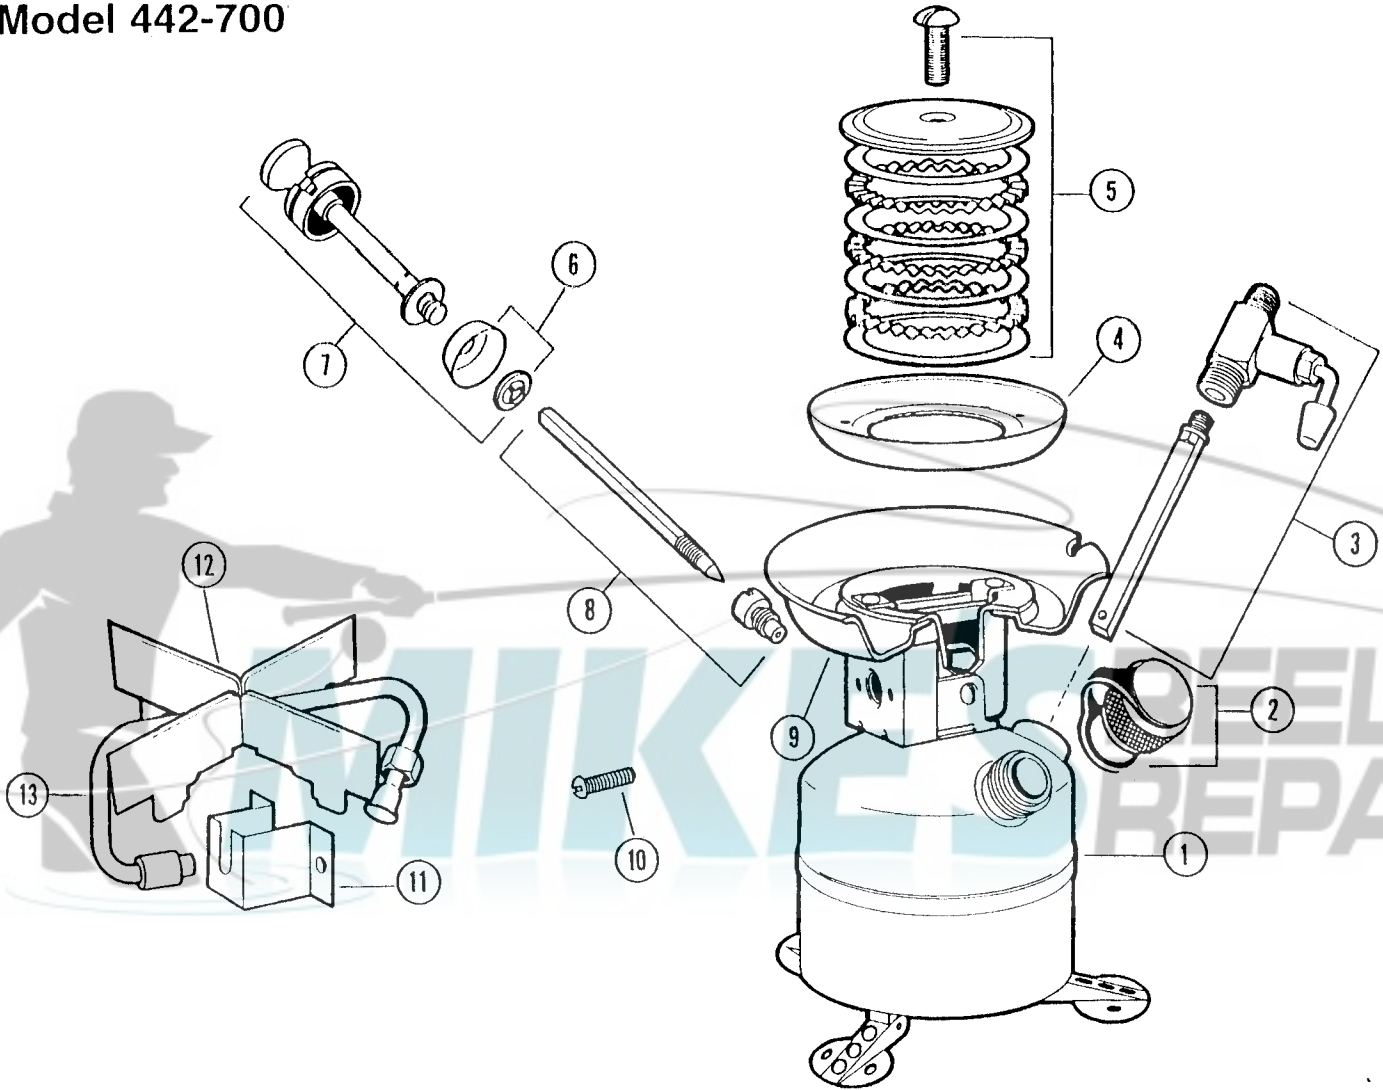

Model 442-700

Parts List

No.	Part No.	Description
1	442-5651	Tank
2	222-1401	Filler Cap w/Lanyard
3	400-5551	Valve Assembly
4	413C3021	Burner Bowl
5	400-3451	Burner Ring Set
6	639-1091	Pump Cup & Nut
7	400E5203	Pump Plunger Assembly
8	400-6381	Air Stem & Check Valve
9	400-5261	Burner Box Assembly
10	400-0601	Screw (Pkg. of 6)
11	400A1261	Generator Bracket
12	400-5401	Grate
13	442-5801	Generator Assembly